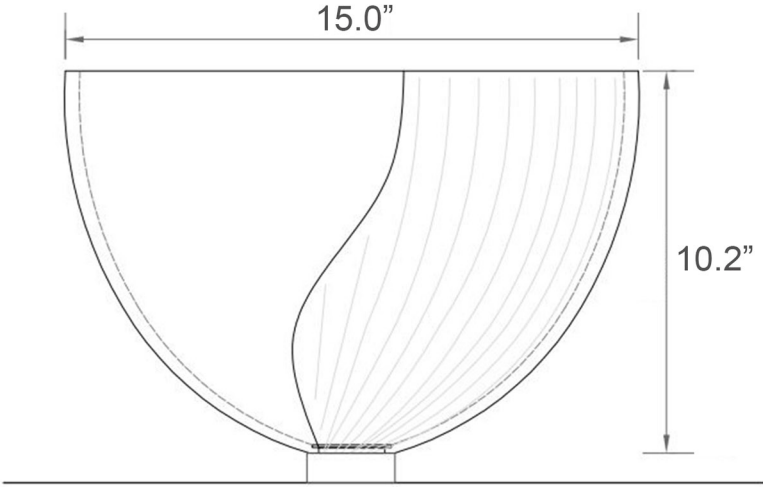

Related Items:

- WSBC 53995 | Push Waste Drain
- WSBC 53922 | Decorative Trap
- WSBC 5398.29 | Separation Ring (Optional)

Finishes:

- Clear

SKU# | Options:

- Bordeaux 680 CL | Clear

* WS Bath Collections reserves the right to revise dimensions or information on this sheet without notice

<p>Collection Glamorous</p>	<p>Model Bordeaux 680</p>	<p>Dimensions Metric <i>1 inch = 2.54 cm</i> <i>1 inch = 25.4 mm</i></p>	 <p>1051 Lea Drive - Collegeville, PA 19426 Tel. 215 513 9400 - Fax 610 831 0215 www.ws bathcollections.com - info@ws bathcollectins.com</p>
--	--	--	---

Product Specs Sheets

Collection
Glamorous

Model |
Bordeaux 680

Dimensions Metric
1 inch = 2.54 cm
1 inch = 25.4 mm

WS®
BATH
COLLECTIONS

1051 Lea Drive - Collegeville, PA 19426
Tel. 215 513 9400 - Fax 610 831 0215
www.ws bathcollections.com - info@ws bathcollectins.com

Dimensions Metric
1 inch = 2.54 cm
1 inch = 25.4 mm

WS[®]
BATH
COLLECTIONS

1051 Lea Drive - Collegeville, PA 19426
Tel. 215 513 9400 - Fax 610 831 0215
www.ws bathcollections.com - info@ws bathcollections.com