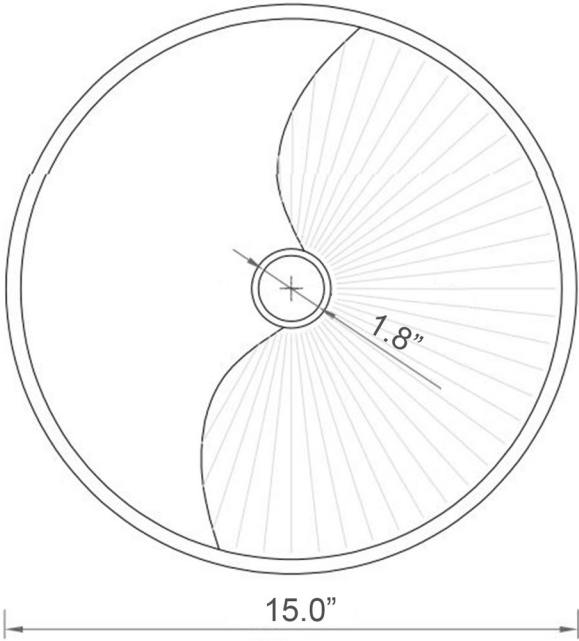

Related Items:

- WSBC 53995 | Push Waste Drain
- WSBC 53922 | Decorative Trap
- WSBC 5398.29 | Separation Ring (Optional)

Finishes:

- Clear

SKU# | Options:

- Bordeaux 680 CL | Clear

* WS Bath Collections reserves the right to revise dimensions or information on this sheet without notice

<p>Collection Glamorous</p>	<p>Model Bordeaux 680</p>	<p>Dimensions Metric <i>1 inch = 2.54 cm</i> <i>1 inch = 25.4 mm</i></p>	 <p>1051 Lea Drive - Collegeville, PA 19426 Tel. 215 513 9400 - Fax 610 831 0215 www.ws bathcollections.com - info@ws bathcollectins.com</p>
--	--	--	---

Product Specs Sheets

Collection
Glamorous

Model |
Bordeaux 680

Dimensions Metric
1 inch = 2.54 cm
1 inch = 25.4 mm

WS®
BATH
COLLECTIONS

1051 Lea Drive - Collegeville, PA 19426
Tel. 215 513 9400 - Fax 610 831 0215
www.ws bathcollections.com - info@ws bathcollectins.com

Dimensions Metric
1 inch = 2.54 cm
1 inch = 25.4 mm

WS[®]
BATH
COLLECTIONS

1051 Lea Drive - Collegeville, PA 19426
Tel. 215 513 9400 - Fax 610 831 0215
www.ws bathcollections.com - info@ws bathcollections.com