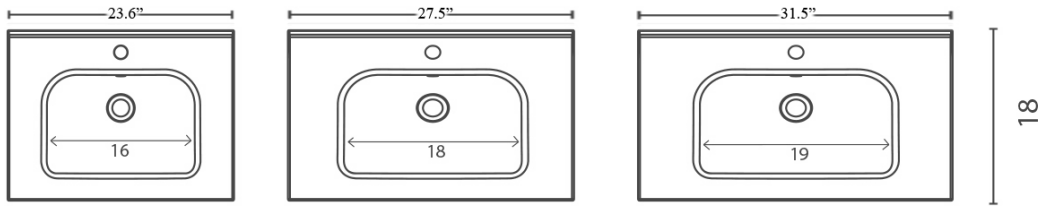

Product Specs Sheets

Cover Page

Slim 100

Features

- Bathroom Sink With Integrated Sink and Top
- Made of Ceramic
- Glossy White
- With Overflow
- Drop-In Installation or as Vanity Top and Sink
- With One Faucet Hole
- Made in Spain

Related Items:

- WSBC 53991 | Push Waste Drain
- WSBC 53922 | Decorative Trap

Finishes:

 Glossy White

SKU# | Options:

- Slim 100 | Glossy White

* WS Bath Collections reserves the right to revise dimensions or information on this sheet without notice

Collection Slim	Model Slim 100	Dimensions Metric <i>1 inch = 2.54 cm</i> <i>1 inch = 25.4 mm</i>	 1051 Lea Drive - Collegeville, PA 19426 Tel. 215 513 9400 - Fax 610 831 0215 www.ws bathcollections.com - info@ws bathcollections.com
-----------------------------	----------------------------	-------------------------------------------------------------------------	---------------------------------------------------------------------------------------------------------------------------------------------------------------------------------------------------------------------------------------------------------------------------------------------------------------------------------------

Notes

- Faucet hole 1.4"
- Back edge to center faucet hole 2.5"
- Back edge to center of drain hole 8.0"

Collection
Slim

Model |
Slim60 - Slim 70
Slim 80 - Slim 90
Slim 120 - Slim 120 L
Slim 120 DBL

Dimensions Metric
1 inch = 2.54 cm
1 inch = 25.4 mm