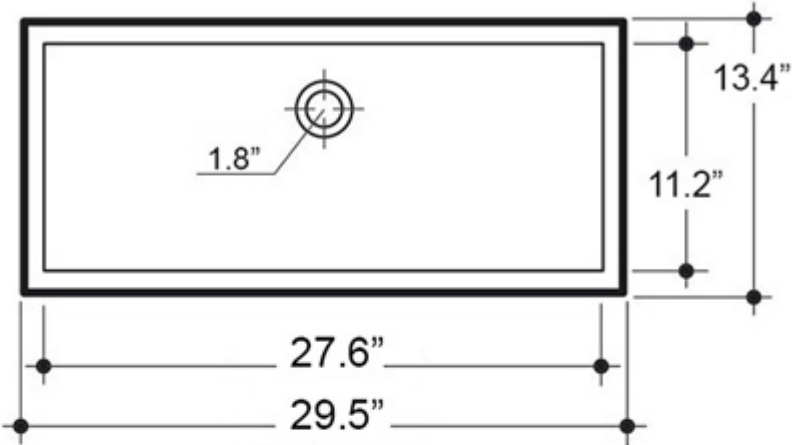

### Codes & Standards:

- ADA Compliant When Installed to ADA Guidelines

\* WS Bath Collections reserves the right to revise dimensions or information on this sheet without notice

<b>Collection  </b> Slim	<b>Model  </b> Slim 0225	Dimensions Metric <i>1 inch = 2.54 cm</i> <i>1 inch = 25.4 mm</i>	 1051 Lea Drive - Collegeville, PA 19426 Tel. 215 513 9400 - Fax 610 831 0215 <a href="http://www.ws bathcollections.com">www.ws bathcollections.com</a> - <a href="mailto:info@ws bathcollectins.com">info@ws bathcollectins.com</a>
-----------------------------	-----------------------------	---	---

**Collection**  
Slim

**Model** |  
Slim 0225

Dimensions Metric  
*1 inch = 2.54 cm*  
*1 inch = 25.4 mm*

1051 Lea Drive - Collegeville, PA 19426  
Tel. 215 513 9400 - Fax 610 831 0215  
[www.ws bathcollections.com](http://www.ws bathcollections.com) - [info@ws bathcollectins.com](mailto:info@ws bathcollectins.com)