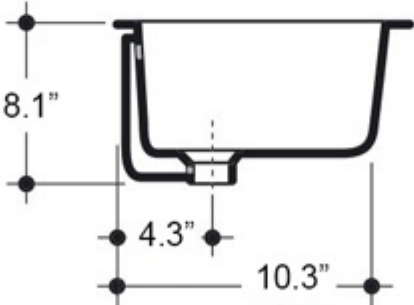

### Codes & Standards:

- ADA Compliant When Installed to ADA Guidelines

\* WS Bath Collections reserves the right to revise dimensions or information on this sheet without notice

<b>Collection  </b> Slim	<b>Model  </b> Slim 0225	Dimensions Metric <i>1 inch = 2.54 cm</i> <i>1 inch = 25.4 mm</i>	 1051 Lea Drive - Collegeville, PA 19426 Tel. 215 513 9400 - Fax 610 831 0215 <a href="http://www.ws bathcollections.com">www.ws bathcollections.com</a> - <a href="mailto:info@ws bathcollectins.com">info@ws bathcollectins.com</a>
-----------------------------	-----------------------------	---	---

**Collection**  
Slim

**Model** |  
Slim 0225

Dimensions Metric  
*1 inch = 2.54 cm*  
*1 inch = 25.4 mm*

1051 Lea Drive - Collegeville, PA 19426  
Tel. 215 513 9400 - Fax 610 831 0215  
[www.ws bathcollections.com](http://www.ws bathcollections.com) - [info@ws bathcollectins.com](mailto:info@ws bathcollectins.com)