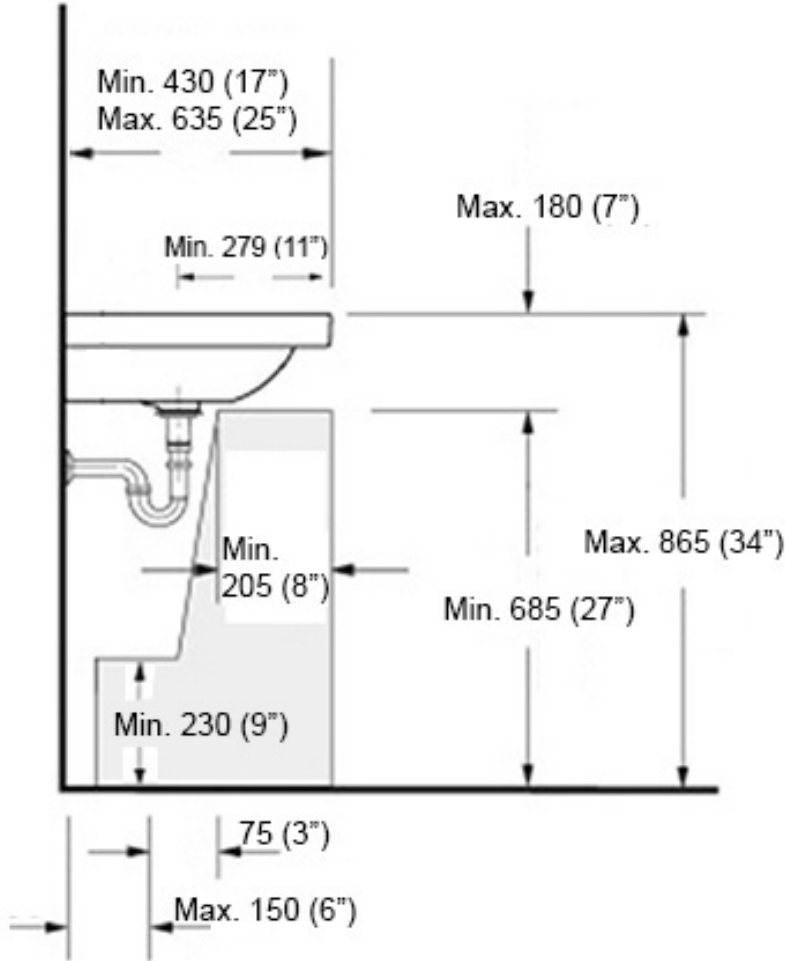

## MOUNTING HARDWARE

### Wall-mount installation

### Vessel/ countertop installation

Bolts

Silicone (optional)

Collection  
Slim

Model |  
Slim 0225

Dimensions Metric  
*1 inch = 2.54 cm*  
*1 inch = 25.4 mm*

WS<sup>®</sup>  
BATH  
COLLECTIONS

1051 Lea Drive - Collegeville, PA 19426  
Tel. 215 513 9400 - Fax 610 831 0215  
[www.ws bathcollections.com](http://www.ws bathcollections.com) - [info@ws bathcollections.com](mailto:info@ws bathcollections.com)

**Recommended ADA Installation**

Note: ADA Compliant when installed in accordance with ADA guidelines

<p><b>Collection</b> Slim</p>	<p><b>Model</b>   Slim 0225</p>	<p>Dimensions Metric 1 inch = 2.54 cm 1 inch = 25.4 mm</p>	<p><b>WS<sup>®</sup></b> <b>BATH</b> <b>COLLECTIONS</b> 1051 Lea Drive - Collegeville, PA 19426 Tel. 215 513 9400 - Fax 610 831 0215 <a href="http://www.ws bathcollections.com">www.ws bathcollections.com</a> - <a href="mailto:info@ws bathcollectins.com">info@ws bathcollectins.com</a></p>
-----------------------------------	-------------------------------------	--	--