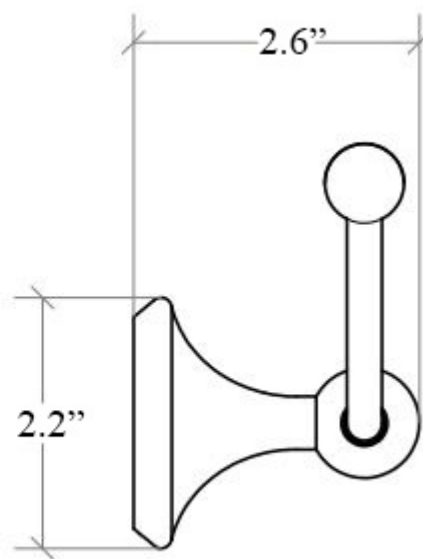

Features

- Double Bathroom Hook
- Classic Design
- Available in 3 Finishes: Polished Chrome, Gold, and Bronze
- Solid Brass Base
- Available in Screw or Glue Installation (No Drilling Required)
- Venessia 52939: Screw Installation
- Venessia 52939G: Glue Installation (List Price: \$180.00)
- Made in Italy

Venessia 52939

SKU# | Option:

- Venessia 52939.29 | Polished Chrome
- Venessia 52939.30 | Gold
- Venessia 52939.35 | Bronze

Finishes

-  Polished Chrome
-  Gold
-  Bronze

<p>Collection Venessia</p>	<p>Model Venessia 52939</p>	<p>Dimensions Metric <i>1 inch = 2.54 cm</i> <i>1 inch = 25.4 mm</i></p>	 <p>1051 Lea Drive - Collegeville, PA 19426 Tel. 215 513 9400 - Fax 610 831 0215 www.wsbatchcollections.com - info@wsbatchcollectins.com</p>
---------------------------------------	--	--	---

Collection
Venessia

Model |
Venessia 52939

Dimensions Metric
1 inch = 2.54 cm
1 inch = 25.4 mm

WS[®]
BATH
COLLECTIONS

1051 Lea Drive - Collegeville, PA 19426
Tel. 215 513 9400 - Fax 610 831 0215
www.ws bathcollections.com - info@ws bathcollections.com