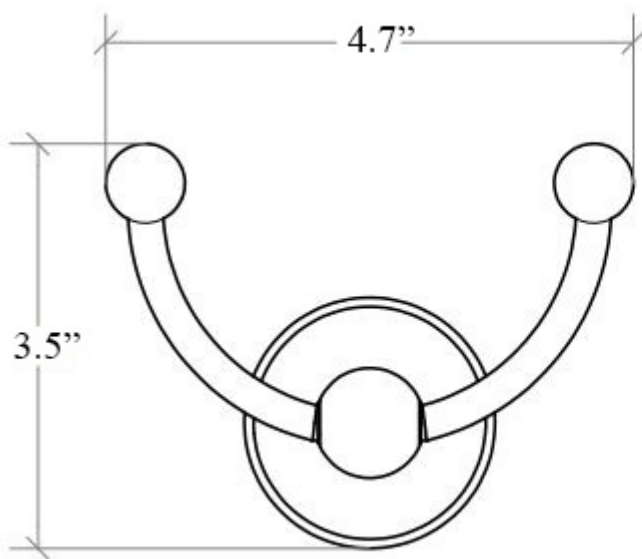

Features

- Double Bathroom Hook
- Classic Design
- Available in 3 Finishes: Polished Chrome, Gold, and Bronze
- Solid Brass Base
- Available in Screw or Glue Installation (No Drilling Required)
- Venessia 52939: Screw Installation
- Venessia 52939G: Glue Installation (List Price: \$180.00)
- Made in Italy

Venessia 52939

SKU# | Option:

- Venessia 52939.29 | Polished Chrome
- Venessia 52939.30 | Gold
- Venessia 52939.35 | Bronze

Finishes

-  Polished Chrome
-  Gold
-  Bronze

<p>Collection Venessia</p>	<p>Model Venessia 52939</p>	<p>Dimensions Metric <i>1 inch = 2.54 cm</i> <i>1 inch = 25.4 mm</i></p>	 <p>1051 Lea Drive - Collegeville, PA 19426 Tel. 215 513 9400 - Fax 610 831 0215 www.wsbatchcollections.com - info@wsbatchcollectins.com</p>
---------------------------------------	--	--	---

Collection
Venessia

Model |
Venessia 52939

Dimensions Metric
1 inch = 2.54 cm
1 inch = 25.4 mm

WS[®]
BATH
COLLECTIONS

1051 Lea Drive - Collegeville, PA 19426
Tel. 215 513 9400 - Fax 610 831 0215
www.ws bathcollections.com - info@ws bathcollections.com