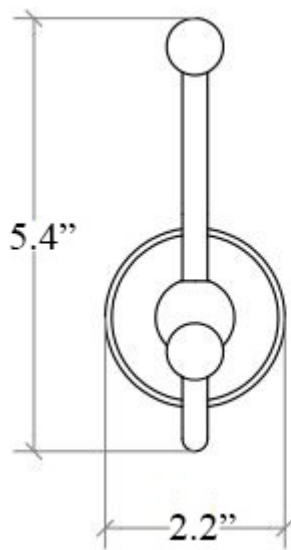

Features

- Bathroom Hook
- Classic Design
- Available in 3 Finishes: Polished Chrome, Gold, and Bronze
- Solid Brass Base
- Available in Screw or Glue Installation (No Drilling Required)
- Venessia 52938: Screw Installation
- Venessia 52938G: Glue Installation (List Price: \$200.00)
- Made in Italy

Venessia 52938

SKU# | Option:

- Venessia 52938.29 | Polished Chrome
- Venessia 52938.30 | Gold
- Venessia 52938.35 | Bronze

Finishes

-  Polished Chrome
-  Gold
-  Bronze

<p>Collection Venessia</p>	<p>Model Venessia 52938</p>	<p>Dimensions Metric <i>1 inch = 2.54 cm</i> <i>1 inch = 25.4 mm</i></p>	 <p>1051 Lea Drive - Collegeville, PA 19426 Tel. 215 513 9400 - Fax 610 831 0215 www.wsbatchcollections.com - info@wsbatchcollectins.com</p>
---------------------------------------	--	--	---

Collection
Venessia

Model |
Venessia 52938

Dimensions Metric

1 inch = 2.54 cm
1 inch = 25.4 mm

WS[®]
BATH
COLLECTIONS

1051 Lea Drive - Collegeville, PA 19426
Tel. 215 513 9400 - Fax 610 831 0215

www.ws bathcollections.com - info@ws bathcollections.com