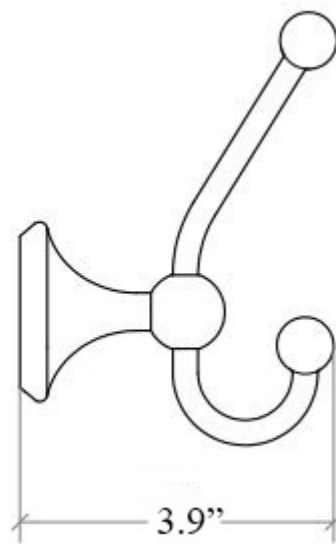

Features

- Bathroom Hook
- Classic Design
- Available in 3 Finishes: Polished Chrome, Gold, and Bronze
- Solid Brass Base
- Available in Screw or Glue Installation (No Drilling Required)
- Venessia 52938: Screw Installation
- Venessia 52938G: Glue Installation (List Price: \$200.00)
- Made in Italy

Venessia 52938

SKU# | Option:

- Venessia 52938.29 | Polished Chrome
- Venessia 52938.30 | Gold
- Venessia 52938.35 | Bronze

Finishes

-  Polished Chrome
-  Gold
-  Bronze

<p>Collection Venessia</p>	<p>Model Venessia 52938</p>	<p>Dimensions Metric <i>1 inch = 2.54 cm</i> <i>1 inch = 25.4 mm</i></p>	 <p>1051 Lea Drive - Collegeville, PA 19426 Tel. 215 513 9400 - Fax 610 831 0215 www.wsbatchcollections.com - info@wsbatchcollectins.com</p>
---------------------------------------	--	--	---

Collection
Venessia

Model |
Venessia 52938

Dimensions Metric

1 inch = 2.54 cm
1 inch = 25.4 mm

WS[®]
BATH
COLLECTIONS

1051 Lea Drive - Collegeville, PA 19426
Tel. 215 513 9400 - Fax 610 831 0215

www.ws bathcollections.com - info@ws bathcollections.com