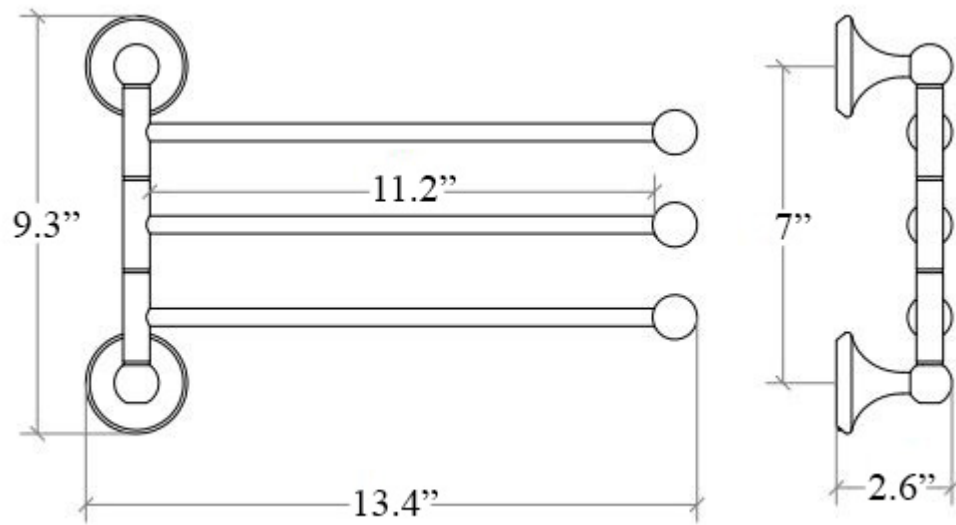

Features

- Flexible Towel Bar
- Classic Design
- Available in 3 Finishes: Polished Chrome, Gold, and Bronze
- Solid Brass Base
- Wall Mounted (Screw-In) Installation
- Made in Italy

Venessia 52920

SKU# | Option:

- Venessia 52920.29 | Polished Chrome
- Venessia 52920.30 | Gold
- Venessia 52920.35 | Bronze

Finishes

Polished Chrome

Gold

Bronze

Collection
Venessia

Model |
Venessia 52920

Dimensions Metric

1 inch = 2.54 cm

1 inch = 25.4 mm

WS[®]
BATH
COLLECTIONS

1051 Lea Drive - Collegeville, PA 19426
Tel. 215 513 9400 - Fax 610 831 0215

www.ws bathcollections.com - info@ws bathcollectins.com

Collection
Venessia

Model |
Venessia 52920

Dimensions Metric
1 inch = 2.54 cm
1 inch = 25.4 mm

WS[®]
BATH
COLLECTIONS

1051 Lea Drive - Collegeville, PA 19426
Tel. 215 513 9400 - Fax 610 831 0215
www.ws bathcollections.com - info@ws bathcollections.com