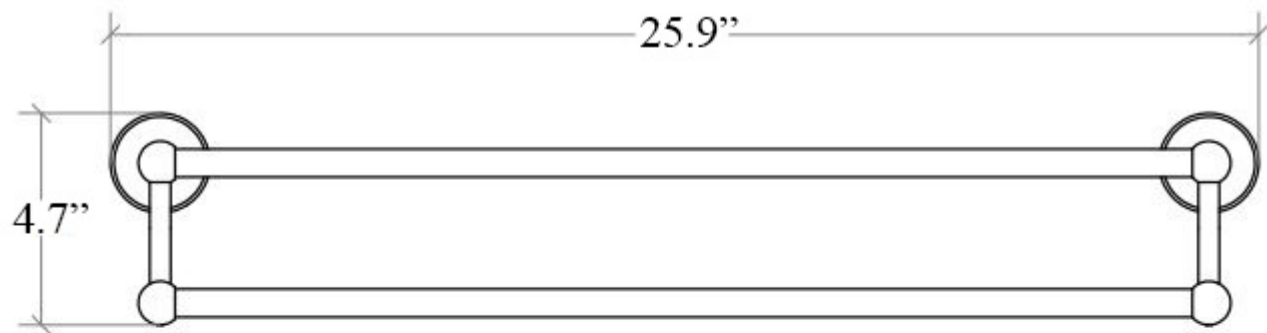

Features

- Towel Bar
- Classic Design
- Available in 3 Finishes: Polished Chrome, Gold, and Bronze
- Solid Brass Base
- Wall Mounted (Screw-In) Installation
- Made in Italy

Venessia 52917

SKU# | Option:

- Venessia 52917.29 | Polished Chrome
- Venessia 52917.30 | Gold
- Venessia 52917.35 | Bronze

Finishes

Polished Chrome

Gold

Bronze

Collection
Venessia

Model |
Venessia 52917

Dimensions Metric

1 inch = 2.54 cm

1 inch = 25.4 mm

WS[®]
BATH
COLLECTIONS

1051 Lea Drive - Collegeville, PA 19426
Tel. 215 513 9400 - Fax 610 831 0215

www.ws bathcollections.com - info@ws bathcollectins.com

Product Specs Sheets

Collection
Venessia

Model |
Venessia 52917

Dimensions Metric

1 inch = 2.54 cm
1 inch = 25.4 mm

WS[®]
BATH
COLLECTIONS

1051 Lea Drive - Collegeville, PA 19426
Tel. 215 513 9400 - Fax 610 831 0215

www.ws bathcollections.com - info@ws bathcollections.com