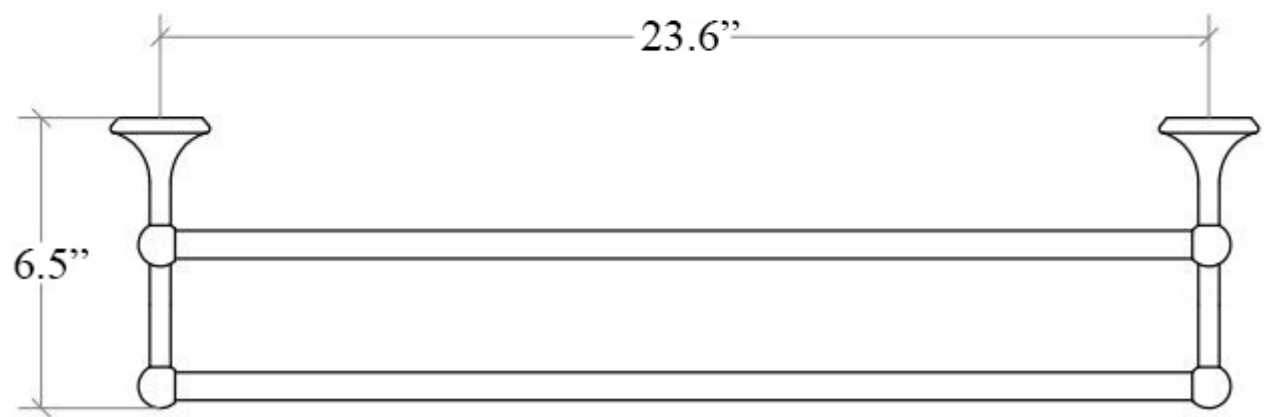

Features

- Towel Bar
- Classic Design
- Available in 3 Finishes: Polished Chrome, Gold, and Bronze
- Solid Brass Base
- Wall Mounted (Screw-In) Installation
- Made in Italy

Venessia 52917

SKU# | Option:

- Venessia 52917.29 | Polished Chrome
- Venessia 52917.30 | Gold
- Venessia 52917.35 | Bronze

Finishes

Polished Chrome

Gold

Bronze

Collection
Venessia

Model |
Venessia 52917

Dimensions Metric

1 inch = 2.54 cm

1 inch = 25.4 mm

WS[®]
BATH
COLLECTIONS

1051 Lea Drive - Collegeville, PA 19426
Tel. 215 513 9400 - Fax 610 831 0215

www.ws bathcollections.com - info@ws bathcollectins.com

Product Specs Sheets

Collection
Venessia

Model |
Venessia 52917

Dimensions Metric

1 inch = 2.54 cm
1 inch = 25.4 mm

WS[®]
BATH
COLLECTIONS

1051 Lea Drive - Collegeville, PA 19426
Tel. 215 513 9400 - Fax 610 831 0215

www.ws bathcollections.com - info@ws bathcollections.com