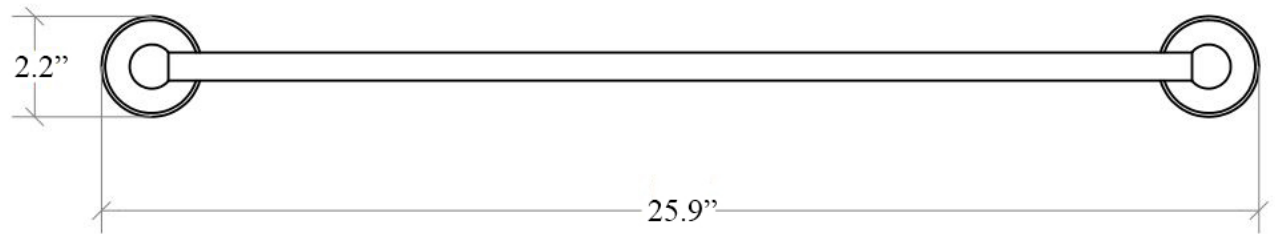

Features

- Towel Bar
- Classic Design
- Available in 3 Finishes: Polished Chrome, Gold, and Bronze
- Solid Brass Base
- Available in Screw or Glue Installation (No Drilling Required)
- Venessia 52916: Screw Installation
- Venessia 52916G: Glue Installation (List Price: \$420.00)
- Made in Italy

Venessia 52916

SKU# | Option:

- Venessia 52916.29 | Polished Chrome
- Venessia 52916.30 | Gold
- Venessia 52916.35 | Bronze

Finishes

-  Polished Chrome
-  Gold
-  Bronze

<p>Collection Venessia</p>	<p>Model Venessia 52916</p>	<p>Dimensions Metric <i>1 inch = 2.54 cm</i> <i>1 inch = 25.4 mm</i></p>	 <p>1051 Lea Drive - Collegeville, PA 19426 Tel. 215 513 9400 - Fax 610 831 0215 www.ws bathcollections.com - info@ws bathcollectins.com</p>
---------------------------------------	--	--	---

Product Specs Sheets

Collection
Venessia

Model |
Venessia 52916

Dimensions Metric
1 inch = 2.54 cm
1 inch = 25.4 mm

WS[®]
BATH
COLLECTIONS

1051 Lea Drive - Collegeville, PA 19426
Tel. 215 513 9400 - Fax 610 831 0215
www.ws bathcollections.com - info@ws bathcollections.com