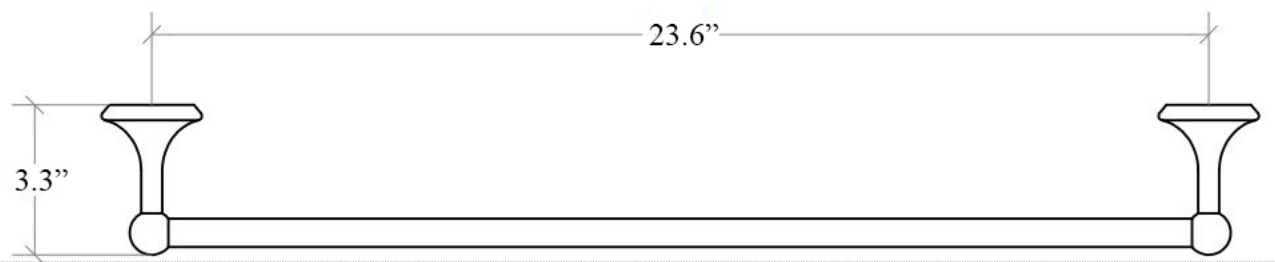

Features

- Towel Bar
- Classic Design
- Available in 3 Finishes: Polished Chrome, Gold, and Bronze
- Solid Brass Base
- Available in Screw or Glue Installation (No Drilling Required)
- Venessia 52916: Screw Installation
- Venessia 52916G: Glue Installation (List Price: \$420.00)
- Made in Italy

Venessia 52916

SKU# | Option:

- Venessia 52916.29 | Polished Chrome
- Venessia 52916.30 | Gold
- Venessia 52916.35 | Bronze

Finishes

-  Polished Chrome
-  Gold
-  Bronze

<p>Collection Venessia</p>	<p>Model Venessia 52916</p>	<p>Dimensions Metric <i>1 inch = 2.54 cm</i> <i>1 inch = 25.4 mm</i></p>	 <p>1051 Lea Drive - Collegeville, PA 19426 Tel. 215 513 9400 - Fax 610 831 0215 www.ws bathcollections.com - info@ws bathcollectins.com</p>
---------------------------------------	--	--	---

Product Specs Sheets

Collection
Venessia

Model |
Venessia 52916

Dimensions Metric
1 inch = 2.54 cm
1 inch = 25.4 mm

WS[®]
BATH
COLLECTIONS

1051 Lea Drive - Collegeville, PA 19426
Tel. 215 513 9400 - Fax 610 831 0215
www.ws bathcollections.com - info@ws bathcollections.com