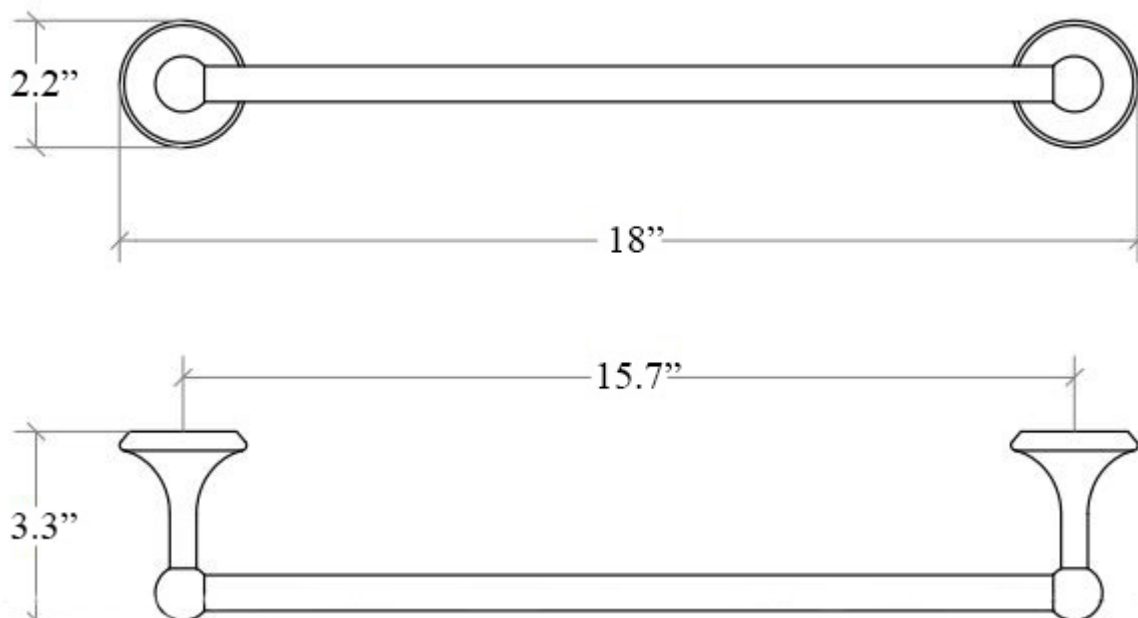

Features

- Towel Bar
- Classic Design
- Available in 3 Finishes: Polished Chrome, Gold, and Bronze
- Solid Brass Base
- Available in Screw or Glue Installation (No Drilling Required)
- Venessia 52914: Screw Installation
- Venessia 52914G: Glue Installation (List Price: \$400.00)
- Made in Italy

Venessia 52914

SKU# | Option:

- Venessia 52914.29 | Polished Chrome
- Venessia 52914.30 | Gold
- Venessia 52914.35 | Bronze

Finishes

-  Polished Chrome
-  Gold
-  Bronze

<p>Collection Venessia</p>	<p>Model Venessia 52914</p>	<p>Dimensions Metric <i>1 inch = 2.54 cm</i> <i>1 inch = 25.4 mm</i></p>	 <p>1051 Lea Drive - Collegeville, PA 19426 Tel. 215 513 9400 - Fax 610 831 0215 www.ws bathcollections.com - info@ws bathcollectins.com</p>
---------------------------------------	--	--	---

Collection
Venessia

Model |
Venessia 52914

Dimensions Metric

1 inch = 2.54 cm
1 inch = 25.4 mm

WS[®]
BATH
COLLECTIONS

1051 Lea Drive - Collegeville, PA 19426
Tel. 215 513 9400 - Fax 610 831 0215

www.ws bathcollections.com - info@ws bathcollections.com