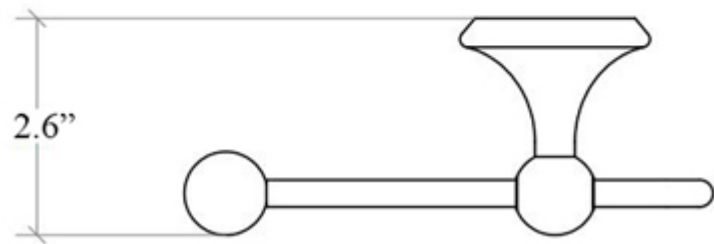

Features

- Toilet Paper Holder
- Classic Design
- Available in 3 Finishes: Polished Chrome, Gold, and Bronze
- Solid Brass Base
- Available in Screw or Glue Installation (No Drilling Required)
- Venessia 52908: Screw Installation
- Venessia 52908G: Glue Installation (List Price: \$230.00)
- Made in Italy

Venessia 52908

SKU# | Option:

- Venessia 52908.29 | Polished Chrome
- Venessia 52908.30 | Gold
- Venessia 52908.35 | Bronze

Finishes

-  Polished Chrome
-  Gold
-  Bronze

<p>Collection Venessia</p>	<p>Model Venessia 52908</p>	<p>Dimensions Metric <i>1 inch = 2.54 cm</i> <i>1 inch = 25.4 mm</i></p>	 <p>1051 Lea Drive - Collegeville, PA 19426 Tel. 215 513 9400 - Fax 610 831 0215 www.ws bathcollections.com - info@ws bathcollectins.com</p>
---------------------------------------	--	--	---

Product Specs Sheets

Collection
Venessia

Model |
Venessia 52908

Dimensions Metric

1 inch = 2.54 cm
1 inch = 25.4 mm

WS[®]
BATH
COLLECTIONS

1051 Lea Drive - Collegeville, PA 19426
Tel. 215 513 9400 - Fax 610 831 0215