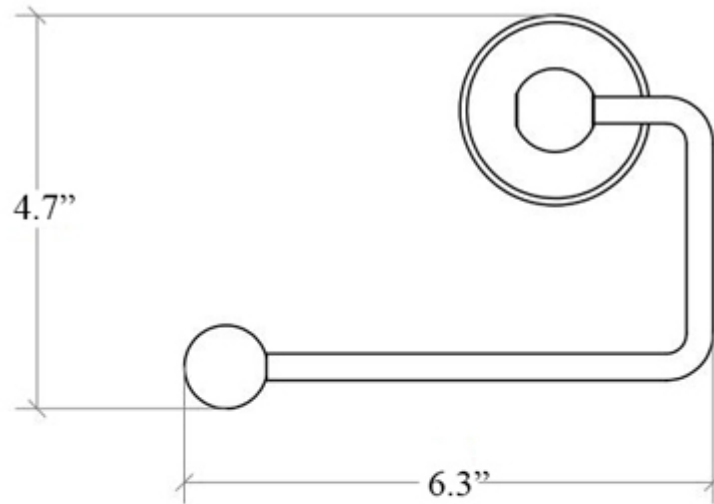

Features

- Toilet Paper Holder
- Classic Design
- Available in 3 Finishes: Polished Chrome, Gold, and Bronze
- Solid Brass Base
- Available in Screw or Glue Installation (No Drilling Required)
- Venessia 52908: Screw Installation
- Venessia 52908G: Glue Installation (List Price: \$230.00)
- Made in Italy

Venessia 52908

SKU# | Option:

- Venessia 52908.29 | Polished Chrome
- Venessia 52908.30 | Gold
- Venessia 52908.35 | Bronze

Finishes

-  Polished Chrome
-  Gold
-  Bronze

<p>Collection Venessia</p>	<p>Model Venessia 52908</p>	<p>Dimensions Metric <i>1 inch = 2.54 cm</i> <i>1 inch = 25.4 mm</i></p>	 <p>1051 Lea Drive - Collegeville, PA 19426 Tel. 215 513 9400 - Fax 610 831 0215 www.ws bathcollections.com - info@ws bathcollectins.com</p>
---------------------------------------	--	--	---

Product Specs Sheets

Collection
Venessia

Model |
Venessia 52908

Dimensions Metric

1 inch = 2.54 cm
1 inch = 25.4 mm

WS[®]
BATH
COLLECTIONS

1051 Lea Drive - Collegeville, PA 19426
Tel. 215 513 9400 - Fax 610 831 0215