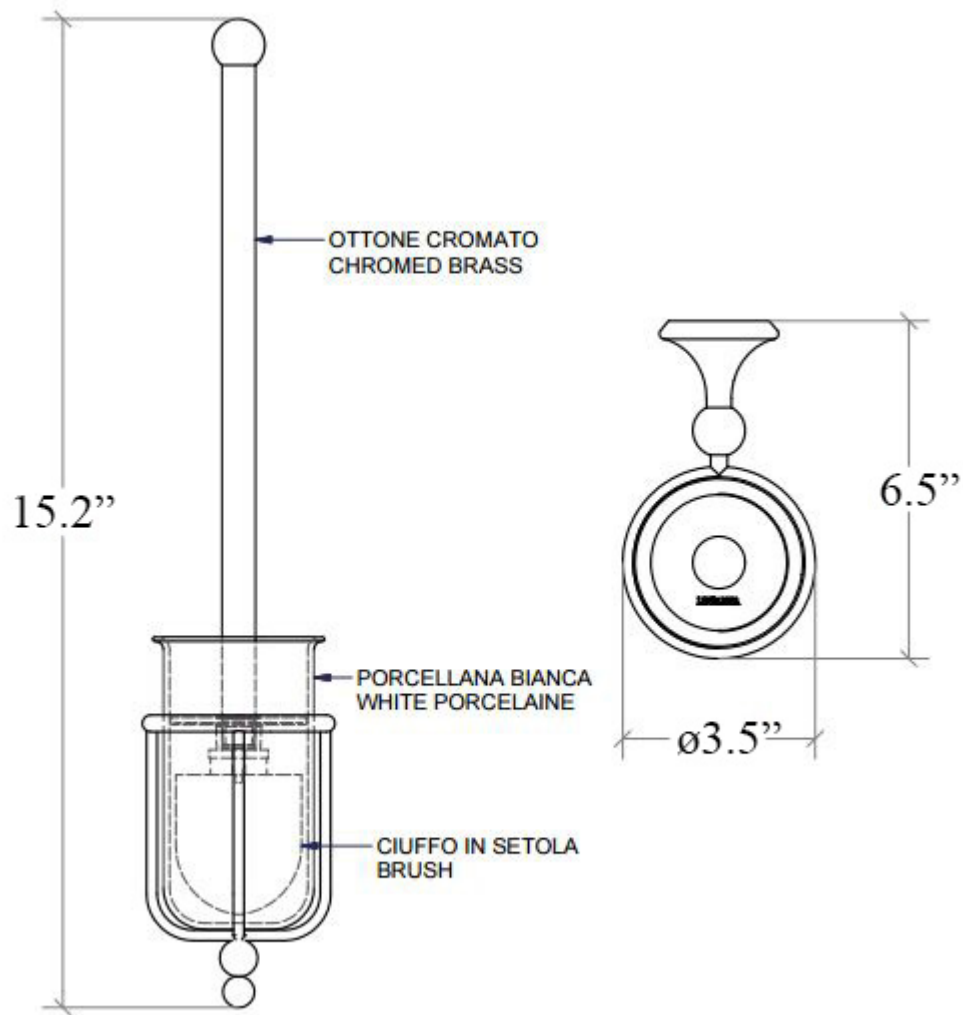

Features

- Toilet Brush Holder with Toilet Brush
- Classic Design
- Available in 3 Finishes: Polished Chrome, Gold, and Bronze
- Solid Brass Base
- Wall Mounted (Screw-In) Installation
- Made in Italy

Venessia 52906

Dimensions Metric

1 inch = 2.54 cm

1 inch = 25.4 mm

WS®
BATH
COLLECTIONS

1051 Lea Drive - Collegeville, PA 19426
Tel. 215 513 9400 - Fax 610 831 0215

www.ws bathcollections.com - info@ws bathcollectins.com

Collection
Venessia

Model |
Venessia 52906

Dimensions Metric

1 inch = 2.54 cm
1 inch = 25.4 mm

WS[®]
BATH
COLLECTIONS

1051 Lea Drive - Collegeville, PA 19426
Tel. 215 513 9400 - Fax 610 831 0215

www.ws bathcollections.com - info@ws bathcollections.com