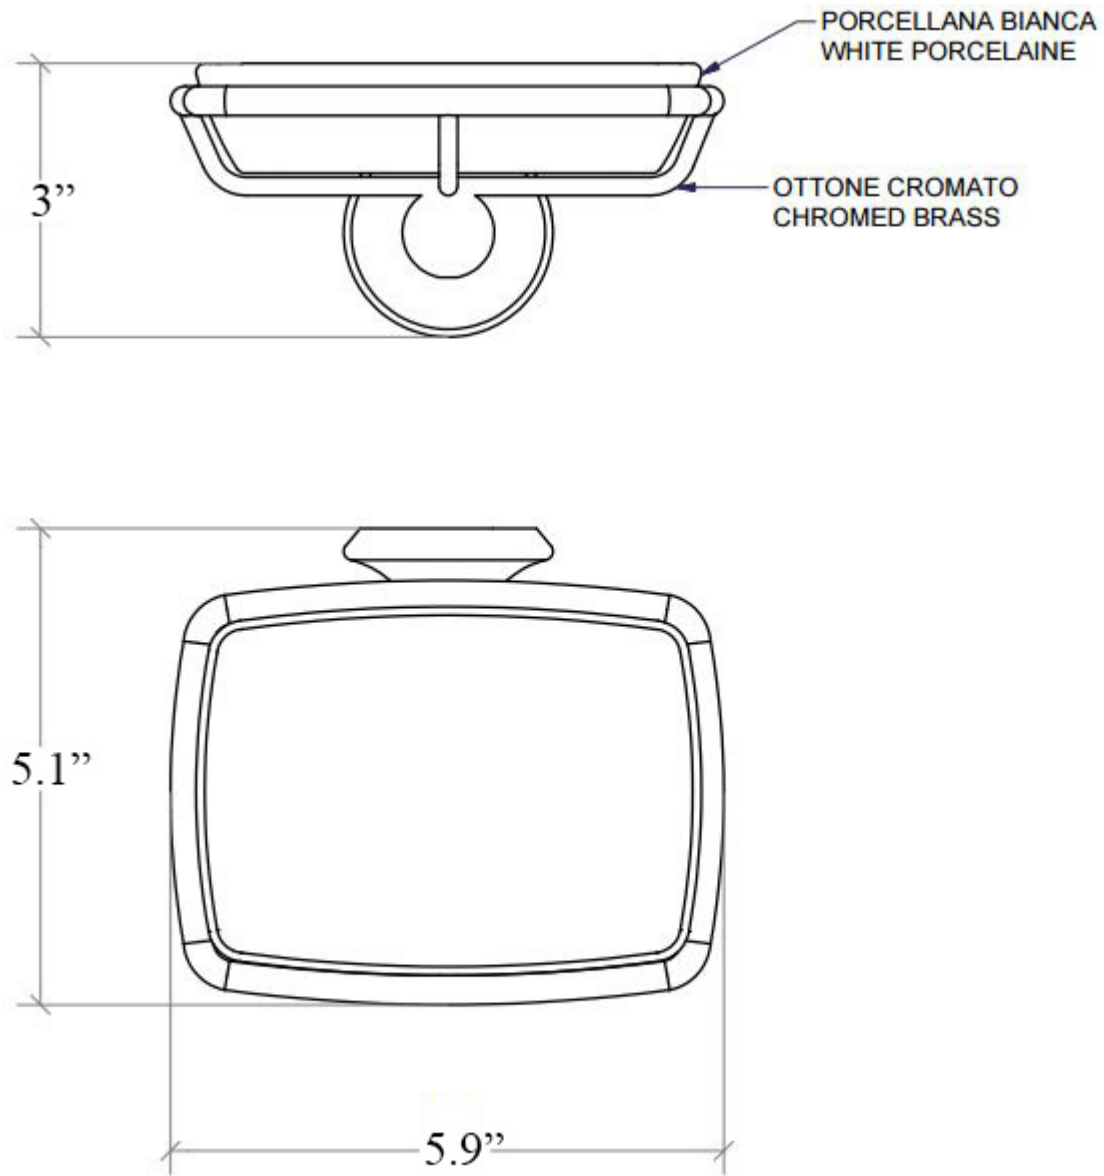

Features

- Single Holder with Soap Dish
- Classic Design
- Available in 3 Finishes: Polished Chrome, Gold, and Bronze
- Solid Brass Base
- Available in Screw or Glue Installation (No Drilling Required)
- Venessia 52902: Screw Installation
- Venessia 52902G: Glue Installation (List Price: \$340.00)
- Made in Italy

Model |
Venessia 52902

Dimensions Metric

1 inch = 2.54 cm

1 inch = 25.4 mm

WS[®]
BATH
COLLECTIONS

1051 Lea Drive - Collegeville, PA 19426
Tel. 215 513 9400 - Fax 610 831 0215

www.ws bathcollections.com - info@ws bathcollectins.com

Collection
Venessia

Model |
Venessia 52902

Dimensions Metric
1 inch = 2.54 cm
1 inch = 25.4 mm

WS[®]
BATH
COLLECTIONS

1051 Lea Drive - Collegeville, PA 19426
Tel. 215 513 9400 - Fax 610 831 0215
www.ws bathcollections.com - info@ws bathcollections.com