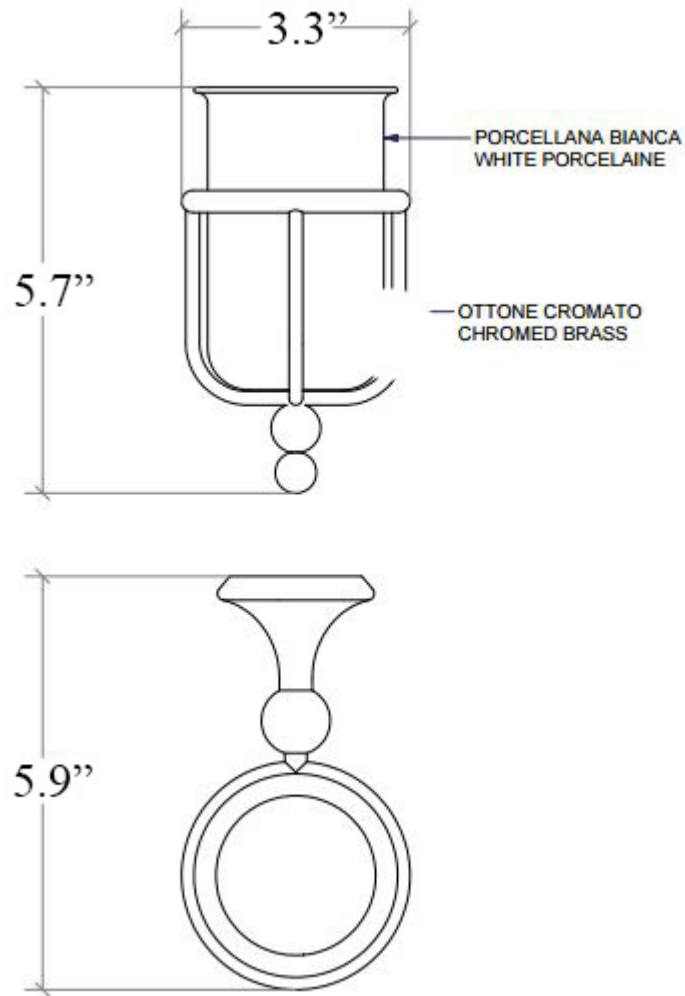

## Features

- Single Holder with Tumbler
- Classic Design
- Available in 3 Finishes: Polished Chrome, Gold, and Bronze
- Solid Brass Base
- Available in Screw or Glue Installation (No Drilling Required)
- Venessia 52901: Screw Installation
- Venessia 52901G: Glue Installation (List Price: \$260.00)
- Made in Italy

## Finishes

Polished Chrome

Gold

Bronze

**Collection**  
Venessia

**Model |**  
Venessia 52901

Dimensions Metric

*1 inch = 2.54 cm*

*1 inch = 25.4 mm*

**WS**<sup>®</sup>  
**BATH**  
**COLLECTIONS**

1051 Lea Drive - Collegeville, PA 19426  
Tel. 215 513 9400 - Fax 610 831 0215

[www.ws bathcollections.com](http://www.ws bathcollections.com) - [info@ws bathcollectins.com](mailto:info@ws bathcollectins.com)

Collection  
Venessia

Model |  
Venessia 52901

Dimensions Metric

1 inch = 2.54 cm  
1 inch = 25.4 mm

**WS**<sup>®</sup>  
BATH  
COLLECTIONS

1051 Lea Drive - Collegeville, PA 19426  
Tel. 215 513 9400 - Fax 610 831 0215