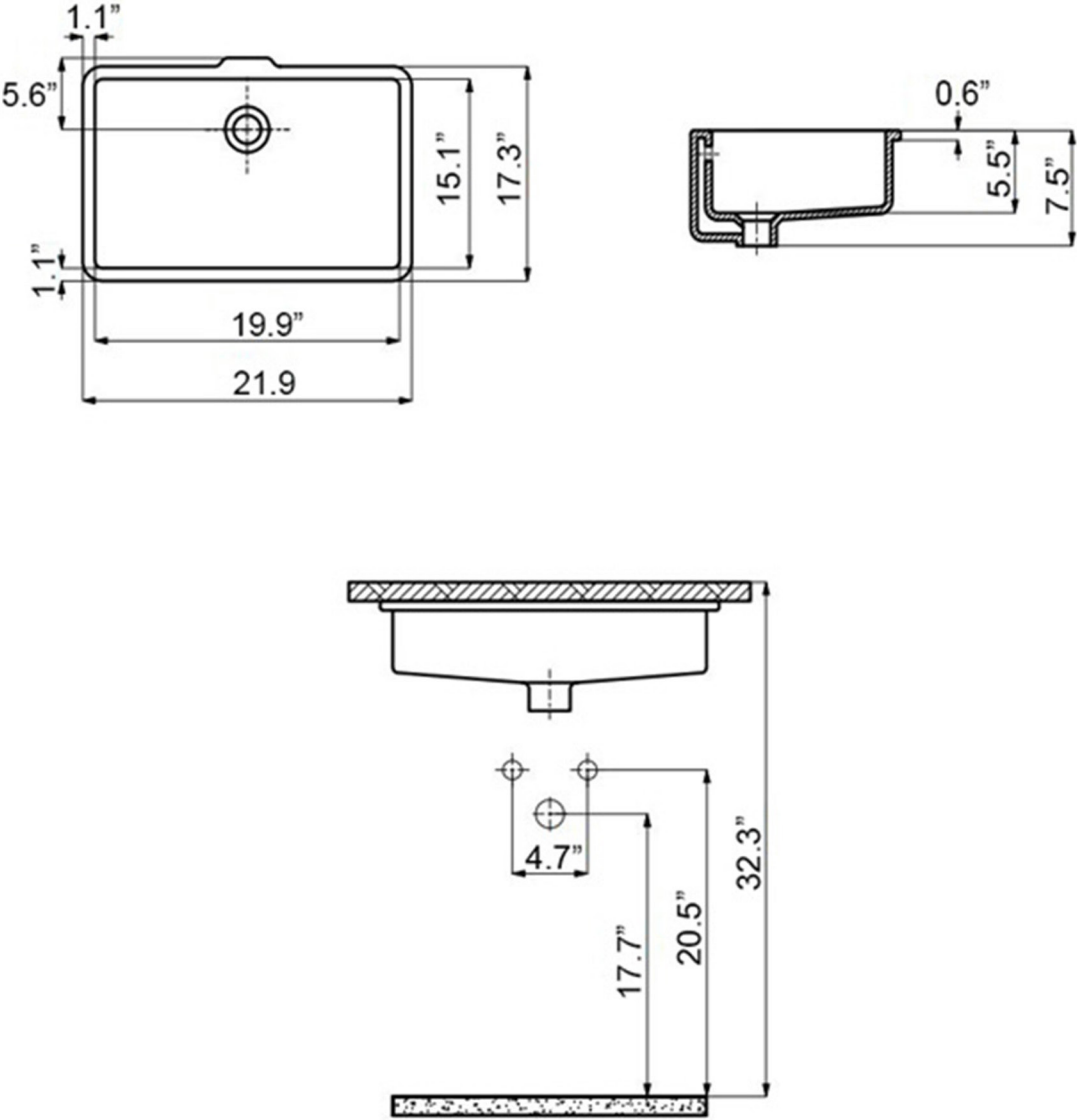

SKU# | Options

- Under TP 738 | Glossy White

Codes & Standards:

- ADA Compliant when Installed to ADA Guidelines

* WS Bath Collections reserves the right to revise dimensions or information on this sheet without notice

| | | | |
|------------------------------------|--|--|---|
| <p>Collection Under</p> | <p>Model Under TP 738</p> | <p>Dimensions Metric <i>1 inch = 2.54 cm</i> <i>1 inch = 25.4 mm</i></p> |  <p>1051 Lea Drive - Collegeville, PA 19426 Tel. 215 513 9400 - Fax 610 831 0215 www.ws bathcollections.com - info@ws bathcollectins.com</p> |
|------------------------------------|--|--|---|

Product Specs Sheets

Collection
Under

Model |
Under TP 738

Dimensions Metric
 1 inch = 2.54 cm
 1 inch = 25.4 mm

1051 Lea Drive - Collegeville, PA 19426
 Tel. 215 513 9400 - Fax 610 831 0215
www.ws bathcollections.com - info@ws bathcollectins.com

Dimensions Metric
1 inch = 2.54 cm
1 inch = 25.4 mm

WS®
BATH
COLLECTIONS
1051 Lea Drive - Collegeville, PA 19426

Tel. 215 513 9400 - Fax 610 831 0215
www.ws bathcollections.com - info@ws bathcollections.com