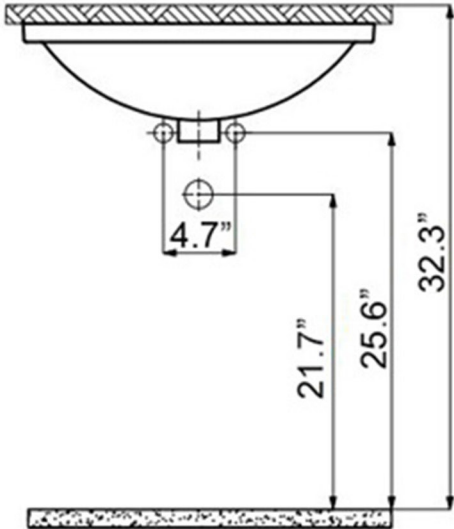

<b>Collection</b> Under	<b>Model  </b> Under TP 216	Dimensions Metric <i>1 inch = 2.54 cm</i> <i>1 inch = 25.4 mm</i>	 1051 Lea Drive - Collegeville, PA 19426 Tel. 215 513 9400 - Fax 610 831 0215 <a href="http://www.ws bathcollections.com">www.ws bathcollections.com</a> - <a href="mailto:info@ws bathcollectins.com">info@ws bathcollectins.com</a>
----------------------------	--------------------------------	---	---

# Product Specs Sheets

**Collection**  
Under

**Model** |  
Under TP 216

Dimensions Metric  
1 inch = 2.54 cm  
1 inch = 25.4 mm

1051 Lea Drive - Collegeville, PA 19426  
Tel. 215 513 9400 - Fax 610 831 0215  
[www.ws bathcollections.com](http://www.ws bathcollections.com) - [info@ws bathcollectins.com](mailto:info@ws bathcollectins.com)

### Vessel/ countertop installation

Silicone (*optional*)

Collection  
Under

Model |  
Under TP 216

Dimensions Metric  
1 inch = 2.54 cm  
1 inch = 25.4 mm

**WS**®  
**BATH**  
**COLLECTIONS**  
1051 Lea Drive - Collegeville, PA 19426