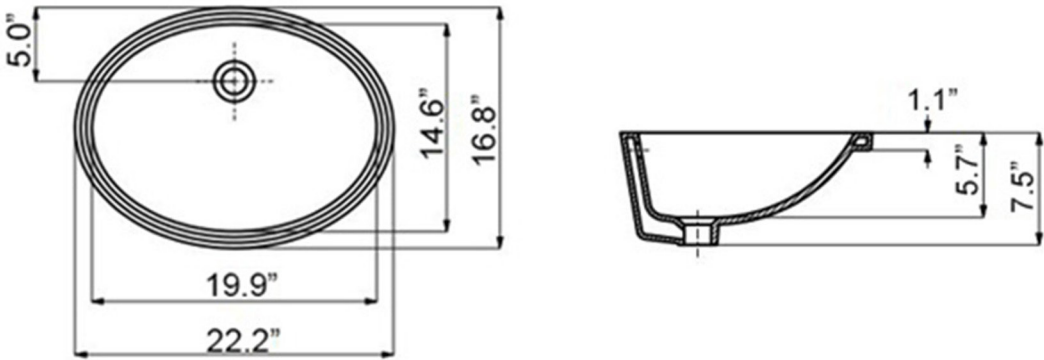

<b>Collection</b> Under	<b>Model  </b> Under TP 216	Dimensions Metric <i>1 inch = 2.54 cm</i> <i>1 inch = 25.4 mm</i>	 1051 Lea Drive - Collegeville, PA 19426 Tel. 215 513 9400 - Fax 610 831 0215 <a href="http://www.ws bathcollections.com">www.ws bathcollections.com</a> - <a href="mailto:info@ws bathcollectins.com">info@ws bathcollectins.com</a>
----------------------------	--------------------------------	---	---

# Product Specs Sheets

**Collection**  
Under

**Model** |  
Under TP 216

Dimensions Metric  
1 inch = 2.54 cm  
1 inch = 25.4 mm

1051 Lea Drive - Collegeville, PA 19426  
Tel. 215 513 9400 - Fax 610 831 0215  
[www.ws bathcollections.com](http://www.ws bathcollections.com) - [info@ws bathcollectins.com](mailto:info@ws bathcollectins.com)

### Vessel/ countertop installation

Silicone (*optional*)

Collection  
Under

Model |  
Under TP 216

Dimensions Metric  
1 inch = 2.54 cm  
1 inch = 25.4 mm

**WS**®  
**BATH**  
**COLLECTIONS**  
1051 Lea Drive - Collegeville, PA 19426