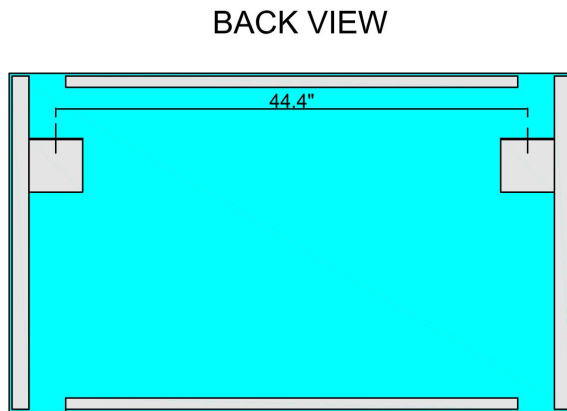

Product Specs Sheets

ENVIROMENTAL LIGHT

KOH-I-NOOR wall lighted mirrors with room light lights are realized with high quality glass, thickness 0.2 inch., ecological production without lead and copper. Structure anodized aluminium. LED guarantee the best light effect lasting 50.000 hours.

The kind of color of light we have is 5500K that is the cold white light effect.

LED cannot be changed directly.

Energy class: A>A++

110V- Class III, IP23 CE

L45916

SHADE COLOR Frosted

BODY FINISH : Aluminium anodized

LED Fortimo PHILIPS 4000K 2x9.36WATT

WATTAGE . 18.8 W

LUMEN/W: 61 Lm/W

DIMENSIONS: 31.2"H x 46.8" W x 1.5" D

Collection
T5-R

Model |
T5-R L45916

Dimensions Inch

WS®
BATH
COLLECTIONS

1051 Lea Drive - Collegeville, PA 19426

Tel. 215 513 9400 - Fax 610 831 0215

www.ws bathcollections.com - info@ws bathcollections.com