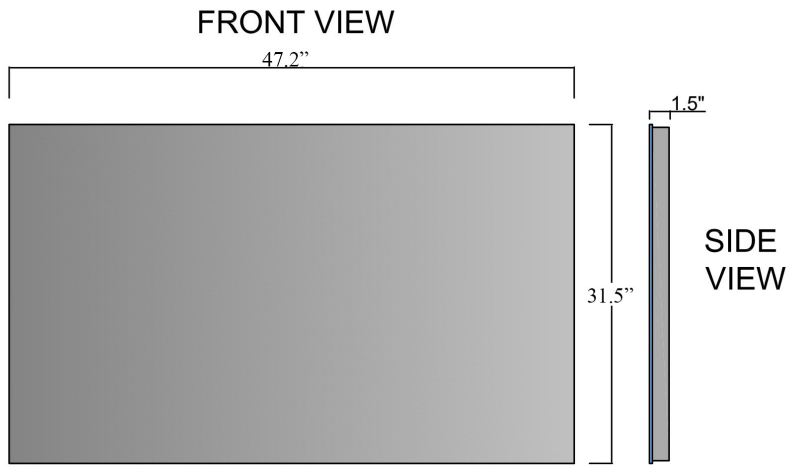

Features

- Lighted Wall Mirror
- LED Light (IP23)
- Room LED Light
- Ecological Production without Lead and Copper

T5-R

SKU# | Option:

- T5-R L45911 | 31.5" W x 23.6" H | 342lm Per Lamp | 11.04 Watt
- T5-R L45916 | 47.2" W x 31.5" H | 570lm Per Lamp | 18.8 Watt

Product Specs Sheets

FRONT VIEW

SIDE VIEW

BACK VIEW

ENVIROMENTAL LIGHT

KOH-I-NOOR wall lighted mirrors with room light lights are realized with high quality glass, thickness 0.2 inch., ecological production without lead and copper. Structure anodized aluminium. LED guarantee the best light effect lasting 50.000 hours. The kind of color of light we have is 5500K that is the cold white light effect. LED cannot be changed directly. Energy class: A>A++ 110V- Class III, IP23 CE

L45911
 SHADE COLOR Frosted
 BODY FINISH : Aluminium anodized
 LED Fortimo PHILIPS 4000K 2x 5.52WATT
 WATTAGE . 11.04 W
 LUMEN/W: 61Lm/W
 DIMENSIONS: 23.4"H x 31.2" W x 1.5" D

Collection
T5- R

Model |
T5-R L45911

Dimensions Inch

1051 Lea Drive - Collegeville, PA 19426
 Tel. 215 513 9400 - Fax 610 831 0215
www.ws bathcollections.com - info@ws bathcollections.com

Product Specs Sheets

ENVIROMENTAL LIGHT

KOH-I-NOOR wall lighted mirrors with room light lights are realized with high quality glass, thickness 0.2 inch., ecological production without lead and copper. Structure anodized aluminium. LED guarantee the best light effect lasting 50.000 hours.