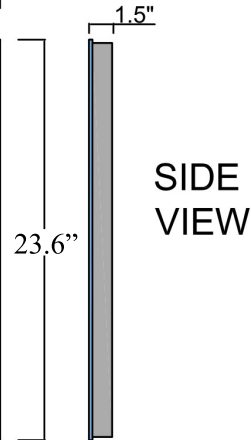

Features

- Lighted Wall Mirror
- LED Light (IP23)
- Room LED Light
- Ecological Production without Lead and Copper

T5-R

SKU# | Option:

- T5-R L45911 | 31.5" W x 23.6" H | 342lm Per Lamp | 11.04 Watt
- T5-R L45916 | 47.2" W x 31.5" H | 570lm Per Lamp | 18.8 Watt

Collection
T5

Model |
T5-R

Dimensions Metric

1 inch = 2.54 cm

1 inch = 25.4 mm

WS[®]
BATH
COLLECTIONS

1051 Lea Drive - Collegeville, PA 19426
Tel. 215 513 9400 - Fax 610 831 0215

www.ws bathcollections.com - info@ws bathcollectins.com

Product Specs Sheets

FRONT VIEW

SIDE VIEW

BACK VIEW

ENVIROMENTAL LIGHT

KOH-I-NOOR wall lighted mirrors with room light lights are realized with high quality glass, thickness 0.2 inch., ecological production without lead and copper. Structure anodized aluminium. LED guarantee the best light effect lasting 50.000 hours. The kind of color of light we have is 5500K that is the cold white light effect. LED cannot be changed directly. Energy class: A>A++ 110V- Class III, IP23 CE

LED Fortimo PHILIPS 4000K 2x9.36WATT

WATTAGE . 18.8 W

LUMEN/W: 61 Lm/W

DIMENSIONS: 31.2"H x 46.8" W x 1.5" D

Collection
T5-R

Model |
T5-R L45916

Dimensions Inch

WS®
BATH
COLLECTIONS