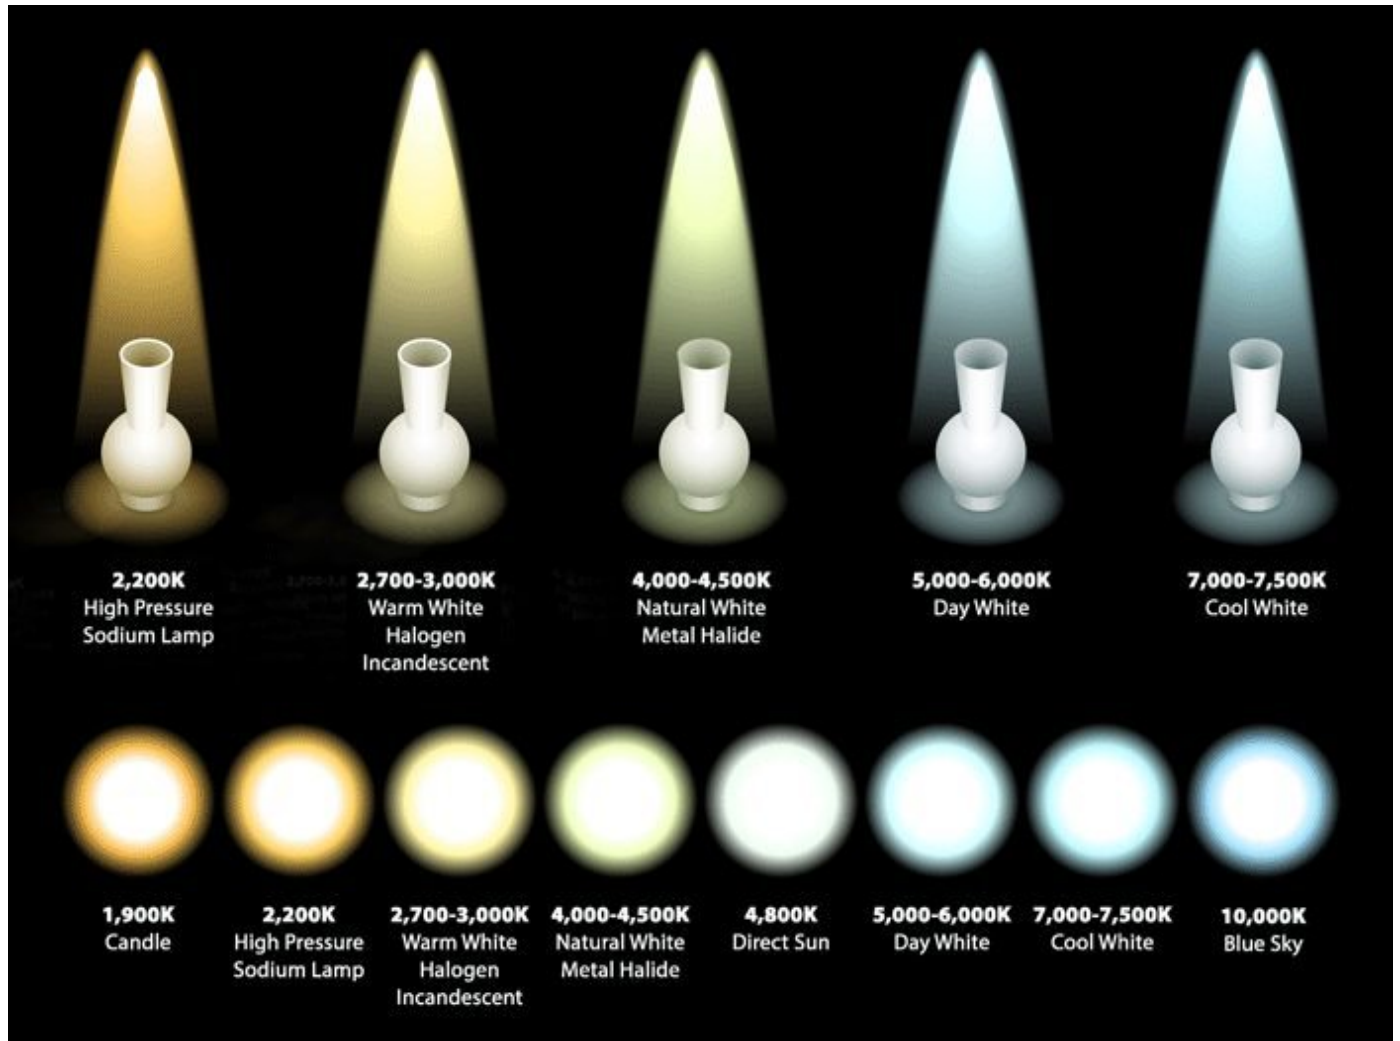

Product Specs Sheets

Collection
Kelvin

Model |
Kelvin Chart

Dimensions Metric

1 inch = 2.54 cm
1 inch = 25.4 mm

WS®
BATH
COLLECTIONS

1051 Lea Drive - Collegeville, PA 19426
Tel. 215 513 9400 - Fax 610 831 0215
www.ws bathcollections.com - info@ws bathcollections.com