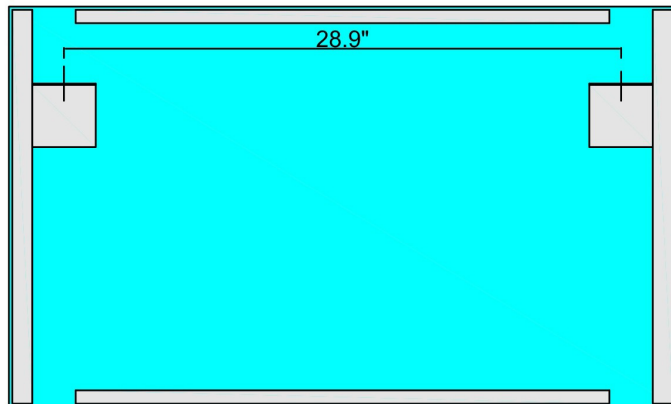

BACK VIEW

ENVIROMENTAL LIGHT

KOH-I-NOOR wall lighted mirrors with room light lights are realized with high quality glass, thickness 0.2 inch., ecological production without lead and copper. Structure anodized aluminium. LED guarantee the best light effect lasting 50.000 hours. The kind of color of light we have is 5500K that is the cold white light effect. LED cannot be changed directly. Energy class: A>A++ 110V- Class III, IP23 CE

L45911
SHADE COLOR Frosted
BODY FINISH : Aluminium anodized
LED Fortimo PHILIPS 4000K 2x 5.52WATT
WATTAGE . 11.04 W
LUMEN/W: 61Lm/W
DIMENSIONS: 23.4"H x 31.2" W x 1.5" D

Collection
T5- R

Model |
T5-R L45911

Dimensions Inch

1051 Lea Drive - Collegeville, PA 19426
Tel. 215 513 9400 - Fax 610 831 0215
www.ws bathcollections.com - info@ws bathcollections.com