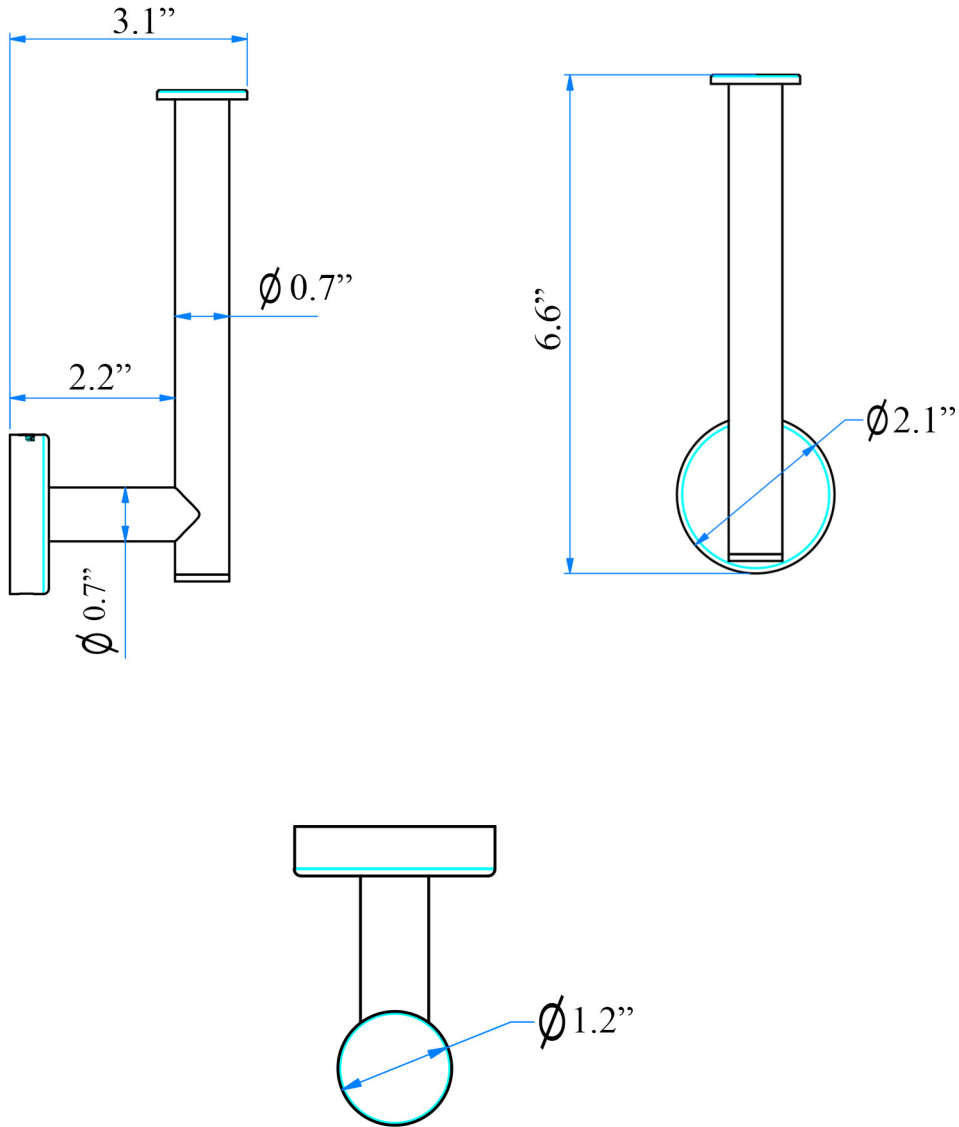

Features

- Toilet Paper Holder
- Available in 2 Finishes: Brushed Stainless Steel and Polished Stainless Steel
- Made in Italy

Styl A60280

SKU# | Option:

- Styl A60280 AL | Polished Stainless Steel
- Styl A60280 NS | Brushed Stainless Steel

Finishes

-  Polished Stainless Steel
-  Brushed Stainless Steel

<p>Collection Styl</p>	<p>Model Styl A60280</p>	<p>Dimensions Metric <i>1 inch = 2.54 cm</i> <i>1 inch = 25.4 mm</i></p>	 <p>1051 Lea Drive - Collegeville, PA 19426 Tel. 215 513 9400 - Fax 610 831 0215 www.ws bathcollections.com - info@ws bathcollectins.com</p>
-----------------------------------	---------------------------------------	--	---

Product Specs Sheets

Collection
Styl

Model |
Styl A60280

Dimensions Metric
1 inch = 2.54 cm
1 inch = 25.4 mm

WS®
BATH
COLLECTIONS

1051 Lea Drive - Collegeville, PA 19426
Tel. 215 513 9400 - Fax 610 831 0215
www.ws bathcollections.com - info@ws bathcollectins.com