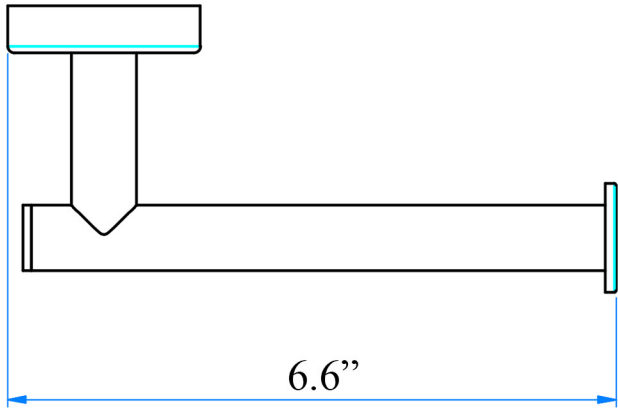

Features

- Toilet Paper Holder
- Right Facing
- Available in 2 Finishes: Brushed Stainless Steel and Polished Stainless Steel
- Made in Italy

Styl A60250

SKU# | Option:

- Styl A60250 AL | Polished Stainless Steel
- Styl A60250 NS | Brushed Stainless Steel

Finishes

-  Polished Stainless Steel
-  Brushed Stainless Steel

<p>Collection Styl</p>	<p>Model Styl A60250</p>	<p>Dimensions Metric <i>1 inch = 2.54 cm</i> <i>1 inch = 25.4 mm</i></p>	 <p>1051 Lea Drive - Collegeville, PA 19426 Tel. 215 513 9400 - Fax 610 831 0215 www.ws bathcollections.com - info@ws bathcollectins.com</p>
-----------------------------------	---------------------------------------	--	---

Product Specs Sheets

Collection
Styl

Model |
Styl A60250

Dimensions Metric
1 inch = 2.54 cm
1 inch = 25.4 mm

WS®
BATH
COLLECTIONS

1051 Lea Drive - Collegeville, PA 19426
Tel. 215 513 9400 - Fax 610 831 0215
www.ws bathcollections.com - info@ws bathcollectins.com