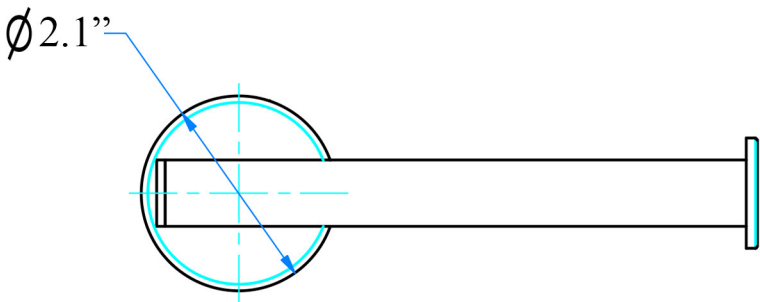

Features

- Toilet Paper Holder
- Right Facing
- Available in 2 Finishes: Brushed Stainless Steel and Polished Stainless Steel
- Made in Italy

Styl A60250

SKU# | Option:

- Styl A60250 AL | Polished Stainless Steel
- Styl A60250 NS | Brushed Stainless Steel

Finishes

-  Polished Stainless Steel
-  Brushed Stainless Steel

<p>Collection Styl</p>	<p>Model Styl A60250</p>	<p>Dimensions Metric <i>1 inch = 2.54 cm</i> <i>1 inch = 25.4 mm</i></p>	 <p>1051 Lea Drive - Collegeville, PA 19426 Tel. 215 513 9400 - Fax 610 831 0215 www.ws bathcollections.com - info@ws bathcollectins.com</p>
-----------------------------------	---------------------------------------	--	---

Product Specs Sheets

Collection
Styl

Model |
Styl A60250

Dimensions Metric
1 inch = 2.54 cm
1 inch = 25.4 mm

WS®
BATH
COLLECTIONS

1051 Lea Drive - Collegeville, PA 19426
Tel. 215 513 9400 - Fax 610 831 0215
www.ws bathcollections.com - info@ws bathcollectins.com