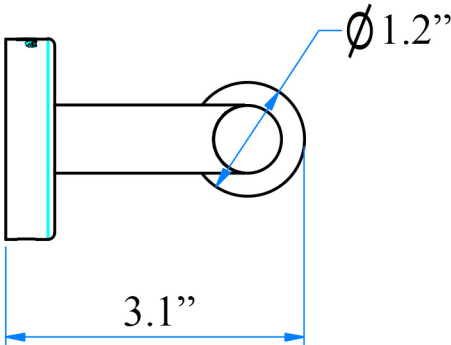

Features

- Toilet Paper Holder
- Right Facing
- Available in 2 Finishes: Brushed Stainless Steel and Polished Stainless Steel
- Made in Italy

Styl A60250

SKU# | Option:

- Styl A60250 AL | Polished Stainless Steel
- Styl A60250 NS | Brushed Stainless Steel

Finishes

-  Polished Stainless Steel
-  Brushed Stainless Steel

<p>Collection Styl</p>	<p>Model Styl A60250</p>	<p>Dimensions Metric <i>1 inch = 2.54 cm</i> <i>1 inch = 25.4 mm</i></p>	 <p>1051 Lea Drive - Collegeville, PA 19426 Tel. 215 513 9400 - Fax 610 831 0215 www.ws bathcollections.com - info@ws bathcollectins.com</p>
-----------------------------------	---------------------------------------	--	---

Product Specs Sheets

Collection
Styl

Model |
Styl A60250

Dimensions Metric
1 inch = 2.54 cm
1 inch = 25.4 mm

WS®
BATH
COLLECTIONS

1051 Lea Drive - Collegeville, PA 19426
Tel. 215 513 9400 - Fax 610 831 0215
www.ws bathcollections.com - info@ws bathcollectins.com