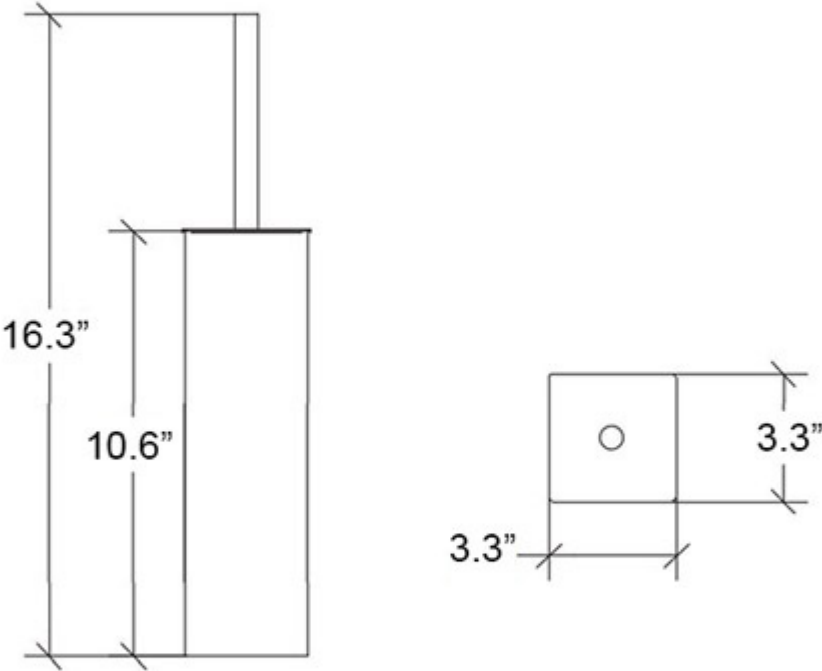

Features

- Toilet Brush Holder
- Painted Aluminum Base
- Available in 4 Finishes: White, Dark Grey, Black, and Matte Black
- Free Standing Installation
- Made in Italy

Skoati 50055

SKU# | Option:

- Skoati 50055.09 | White
- Skoati 50055.17 | Dark Grey
- Skoati 50055.18 | Black
- Skoati 50055.22 | Matte Black

Finishes

-  White
-  Dark Grey
-  Black
-  Matte Black

<p>Collection Skoati</p>	<p>Model Skoati 50055</p>	<p>Dimensions Metric <i>1 inch = 2.54 cm</i> <i>1 inch = 25.4 mm</i></p>	 <p>1051 Lea Drive - Collegeville, PA 19426 Tel. 215 513 9400 - Fax 610 831 0215 www.ws bathcollections.com - info@ws bathcollectins.com</p>
-------------------------------------	--	--	---

Product Specs Sheets

Collection
Skoati

Model |
Skoati 50055

Dimensions Metric
1 inch = 2.54 cm
1 inch = 25.4 mm

1051 Lea Drive - Collegeville, PA 19426
Tel. 215 513 9400 - Fax 610 831 0215
www.ws bathcollections.com - info@ws bathcollectins.com