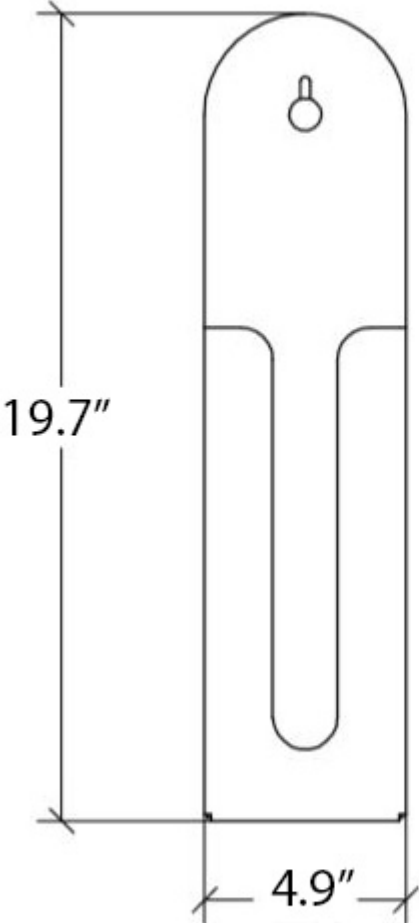

Features

- Toilet Paper Holder with Additional Storage
- Available in 2 Finishes: White and Matte Black
- Aluminum Base
- Made in Italy

Seta 5135

SKU# | Option:

- Seta 5135.09 | White
- Seta 5135.18 | Matte Black

Finishes

-  Glossy White
-  Matte Black

<p>Collection Seta</p>	<p>Model Seta 5135</p>	<p>Dimensions Metric <i>1 inch = 2.54 cm</i> <i>1 inch = 25.4 mm</i></p>	 <p>1051 Lea Drive - Collegeville, PA 19426 Tel. 215 513 9400 - Fax 610 831 0215 www.ws bathcollections.com - info@ws bathcollectins.com</p>
-----------------------------------	-------------------------------------	--	---

Product Specs Sheets

Collection
Seta

Model |
Seta 5135

Dimensions Metric
1 inch = 2.54 cm
1 inch = 25.4 mm

WS®
BATH
COLLECTIONS

1051 Lea Drive - Collegeville, PA 19426
Tel. 215 513 9400 - Fax 610 831 0215
www.ws bathcollections.com - info@ws bathcollectins.com