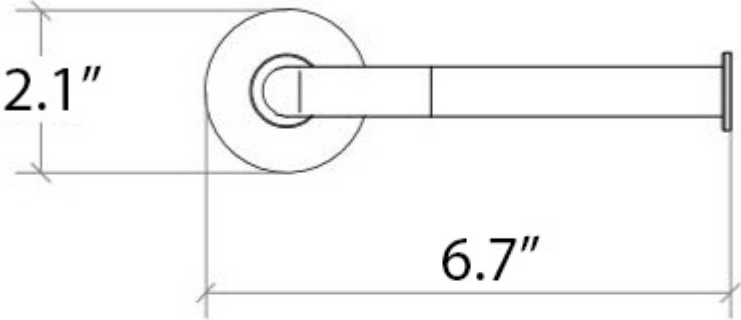

## Finishes

Polished Chrome

Matte Black

**Collection**  
Sbeca

**Model |**  
Sbeca 61104

Dimensions Metric

*1 inch = 2.54 cm*

*1 inch = 25.4 mm*

# Product Specs Sheets

**Collection**  
Sbeca

**Model** |  
Sbeca 61104

Dimensions Metric  
*1 inch = 2.54 cm*  
*1 inch = 25.4 mm*

1051 Lea Drive - Collegeville, PA 19426  
Tel. 215 513 9400 - Fax 610 831 0215  
[www.ws bathcollections.com](http://www.ws bathcollections.com) - [info@ws bathcollectins.com](mailto:info@ws bathcollectins.com)