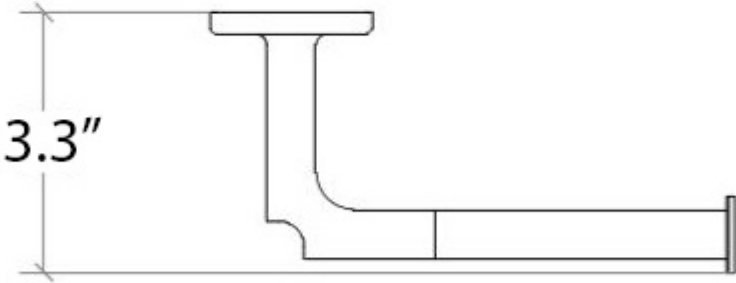

## Finishes

Polished Chrome

Matte Black

**Collection**  
Sbeca

**Model |**  
Sbeca 61104

Dimensions Metric

*1 inch = 2.54 cm*

*1 inch = 25.4 mm*

# Product Specs Sheets

**Collection**  
Sbeca

**Model** |  
Sbeca 61104

Dimensions Metric  
*1 inch = 2.54 cm*  
*1 inch = 25.4 mm*

1051 Lea Drive - Collegeville, PA 19426  
Tel. 215 513 9400 - Fax 610 831 0215  
[www.ws bathcollections.com](http://www.ws bathcollections.com) - [info@ws bathcollectins.com](mailto:info@ws bathcollectins.com)