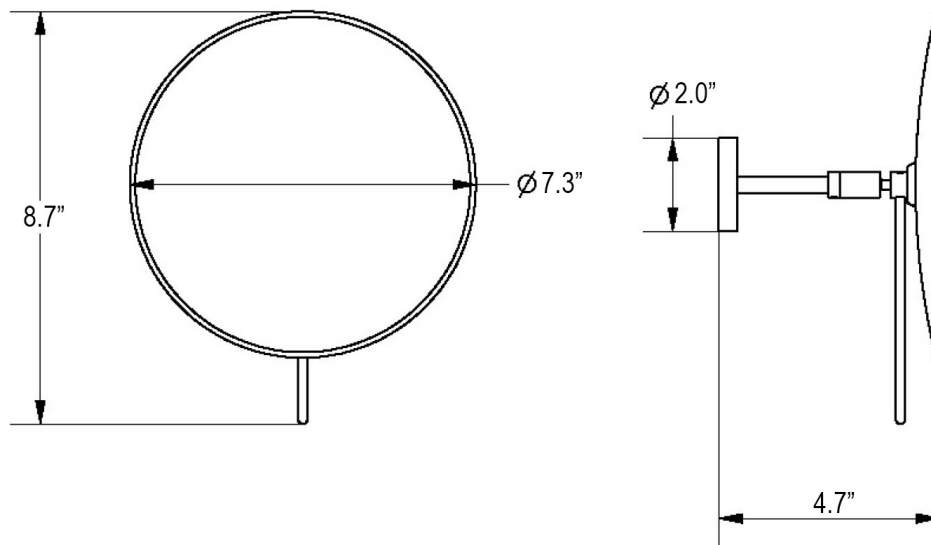

Features

- Magnifying Makeup Mirror
- Available with 3X, 5X or 8X Magnification
- Polished Chrome Finish
- Solid Brass Base
- Single Arm, Flexible, Rotates in All Directions
- Free of Distortion
- Made in Italy

Mevedo 55963

SKU# | Option:

- Mevedo 55963.29.3X | 3X Magnification
- Mevedo 55963.29.5X | 5X Magnification
- Mevedo 55963.29.8X | 8X Magnification

Collection
Mevedo

Model |
Mevedo 55963

Dimensions Metric

1 inch = 2.54 cm

1 inch = 25.4 mm

WS[®]
BATH
COLLECTIONS

1051 Lea Drive - Collegeville, PA 19426
Tel. 215 513 9400 - Fax 610 831 0215

www.ws bathcollections.com - info@ws bathcollectins.com

Collection
Mevedo

Model |
Mevedo 55963

Dimensions Metric
1 inch = 2.54 cm
1 inch = 25.4 mm

WS[®]
BATH
COLLECTIONS

1051 Lea Drive - Collegeville, PA 19426
Tel. 215 513 9400 - Fax 610 831 0215
www.ws bathcollections.com - info@ws bathcollections.com