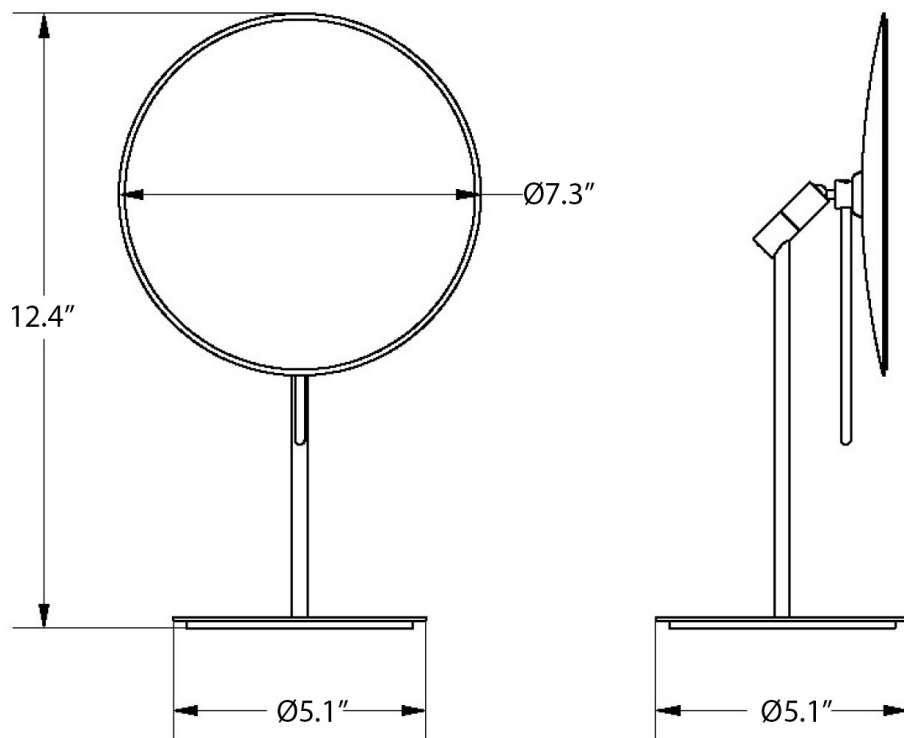

Features

- Magnifying Makeup Mirror
- Available with 3X, 5X or 8X Magnification
- Polished Chrome Finish
- Solid Brass Base
- Single Arm, Flexible, Rotates in All Directions
- Free of Distortion
- Made in Italy

Mevedo 55943

SKU# | Option:

- Mevedo 55943.29.3X | 3X Magnification
- Mevedo 55943.29.5X | 5X Magnification
- Mevedo 55943.29.8X | 8X Magnification

Collection
Mevedo

Model |
Mevedo 55943

Dimensions Metric

1 inch = 2.54 cm

1 inch = 25.4 mm

WS[®]
BATH
COLLECTIONS

1051 Lea Drive - Collegeville, PA 19426
Tel. 215 513 9400 - Fax 610 831 0215

www.ws bathcollections.com - info@ws bathcollectins.com

Product Specs Sheets

Collection
Mevedo

Model |
O gxgf q"77; 65

Dimensions Metric

1 inch = 2.54 cm
1 inch = 25.4 mm

WS[®]
BATH
COLLECTIONS

1051 Lea Drive - Collegeville, PA 19426
Tel. 215 513 9400 - Fax 610 831 0215
www.ws bathcollections.com - info@ws bathcollections.com