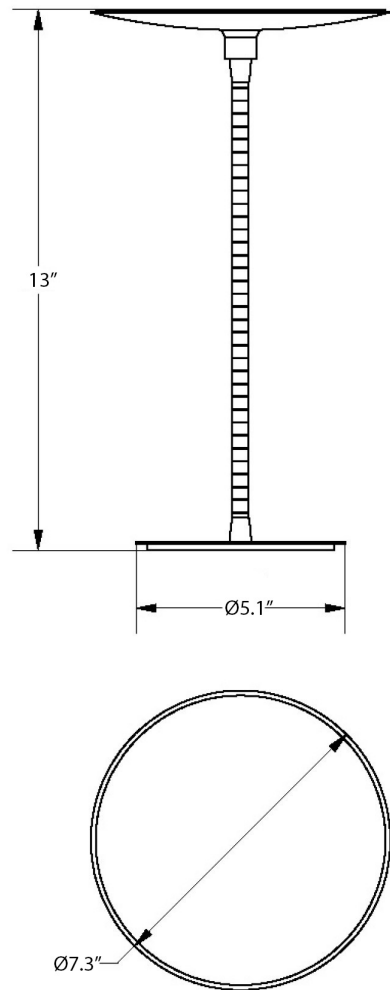

Mevedo 5592

SKU# | Option:

- Mevedo 5592.29.3X | 3X Magnification
- Mevedo 5592.29.5X | 5X Magnification
- Mevedo 5592.29.8X | 8X Magnification

Collection
Mevedo

Model |
Mevedo 5592

Dimensions Metric

1 inch = 2.54 cm

1 inch = 25.4 mm

WS[®]
BATH
COLLECTIONS

1051 Lea Drive - Collegeville, PA 19426
Tel. 215 513 9400 - Fax 610 831 0215

www.ws bathcollections.com - info@ws bathcollectins.com

Product Specs Sheets

Collection
Mevedo

Model |
Mevedo 5592

Dimensions Metric

1 inch = 2.54 cm
1 inch = 25.4 mm

WS[®]
BATH
COLLECTIONS

1051 Lea Drive - Collegeville, PA 19426
Tel. 215 513 9400 - Fax 610 831 0215
www.ws bathcollections.com - info@ws bathcollections.com