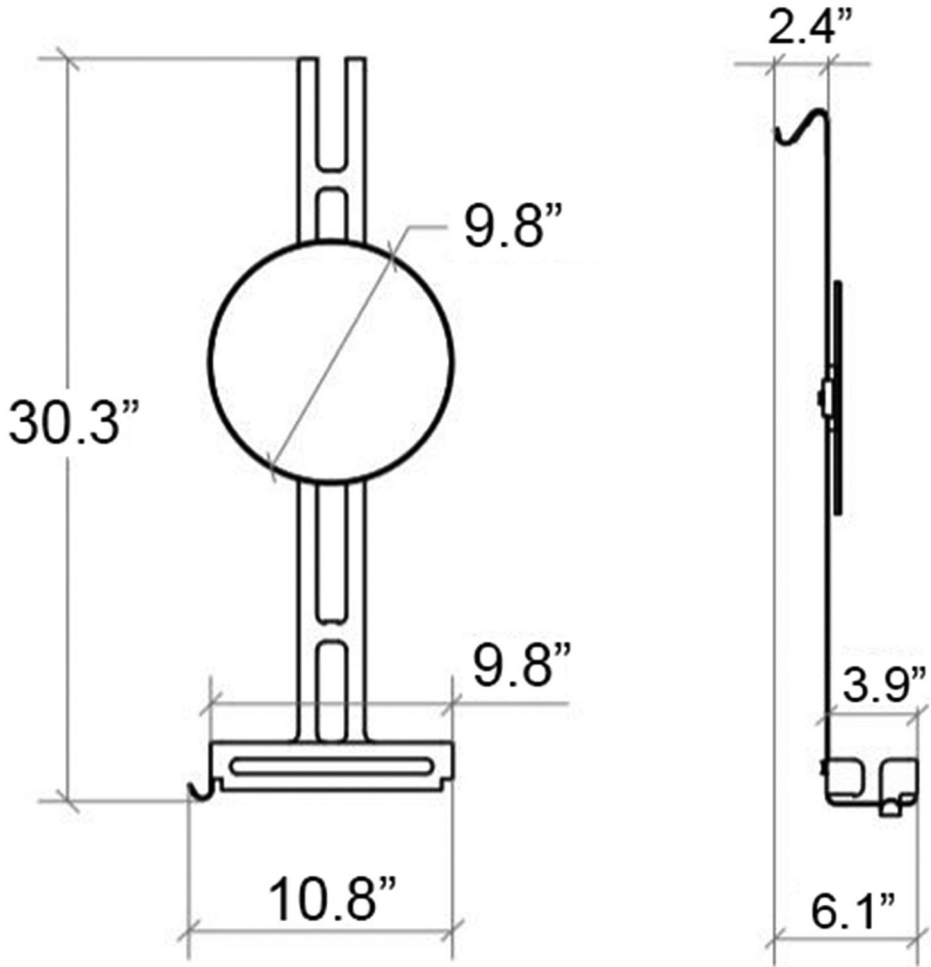

Collection
Filo

Model |
Filo 50036

Dimensions Metric

1 inch = 2.54 cm

1 inch = 25.4 mm

WS[®] BATH
COLLECTIONS

1051 Lea Drive - Collegeville, PA 19426
Tel. 215 513 9400 - Fax 610 831 0215

www.ws bathcollections.com - info@ws bathcollectins.com

Product Specs Sheets

Collection
Filo

Model |
Filo 50036

Dimensions Metric
1 inch = 2.54 cm
1 inch = 25.4 mm

1051 Lea Drive - Collegeville, PA 19426
Tel. 215 513 9400 - Fax 610 831 0215
www.ws bathcollections.com - info@ws bathcollectins.com