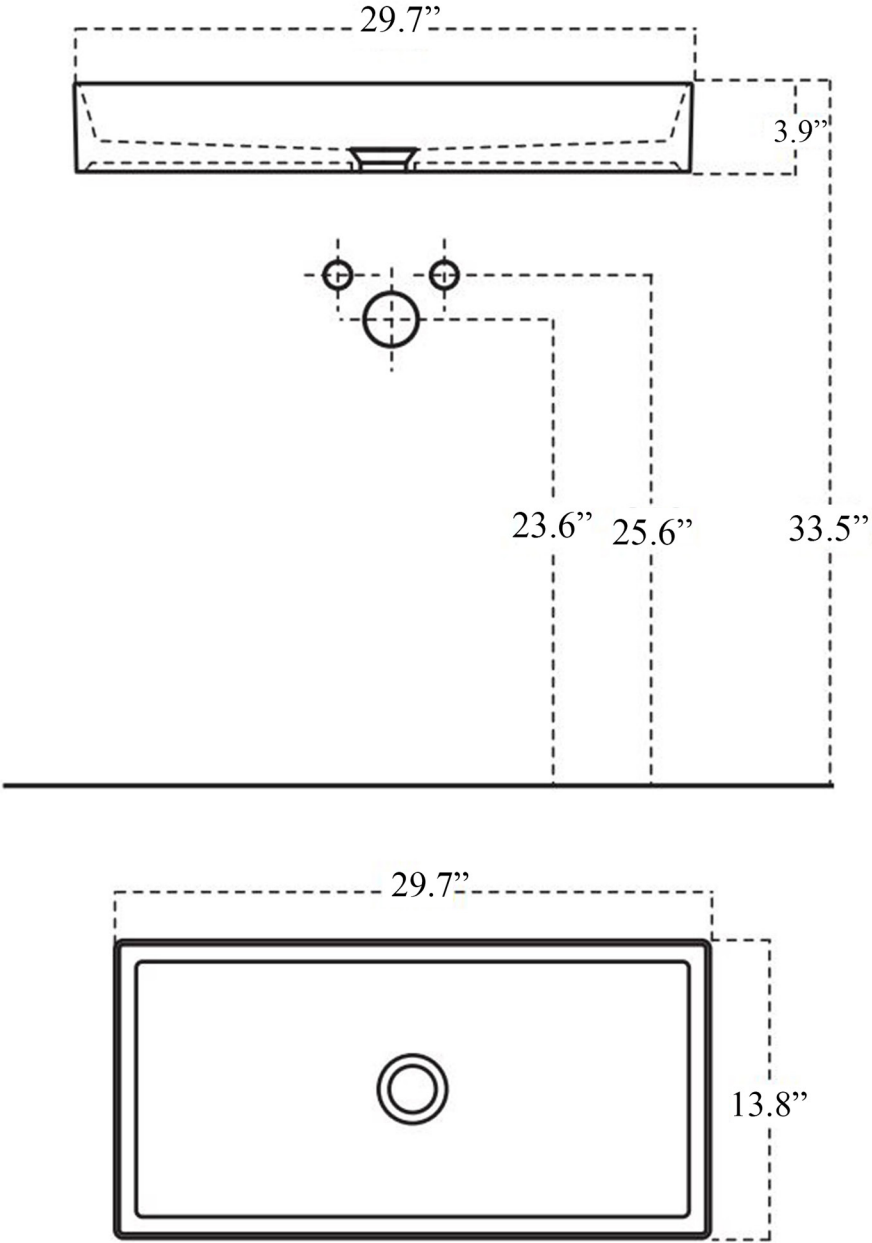

Features

- Bathroom Sink
- Ceramic White
- Countertop (Vessel) Installation
- Without Faucet Hole
- Without Overflow

Energy 75C

Finishes

 Ceramic White

<p>Collection Energy</p>	<p>Model Energy 75C</p>	<p>Dimensions Metric <i>1 inch = 2.54 cm</i> <i>1 inch = 25.4 mm</i></p>	 <p>1051 Lea Drive - Collegeville, PA 19426 Tel. 215 513 9400 - Fax 610 831 0215 www.ws bathcollections.com - info@ws bathcollectins.com</p>
-------------------------------------	--------------------------------------	--	---

Product Specs Sheets

Collection
Energy

Model |
Energy 75C

Dimensions Metric
1 inch = 2.54 cm
1 inch = 25.4 mm

WS®
BATH
COLLECTIONS

1051 Lea Drive - Collegeville, PA 19426
Tel. 215 513 9400 - Fax 610 831 0215
www.ws bathcollections.com - info@ws bathcollectins.com