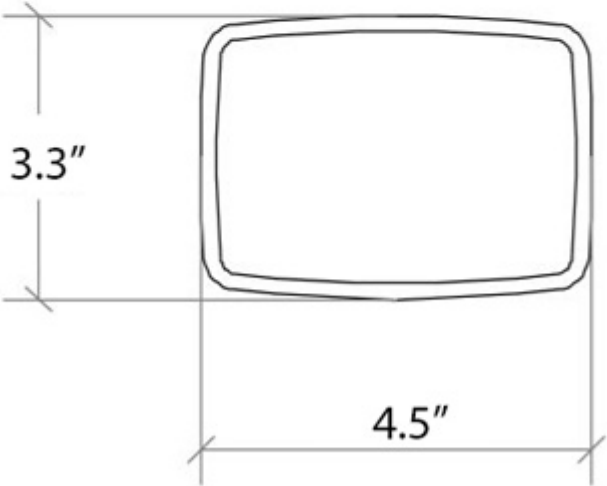

Features

- Soap Dish
- Ceramic White Finish
- To Be Combined (Optional) with Dado Accessories Holders
- Made in Italy

Dado 61222.29

Finishes

Polished Chrome

Collection
Dado

Model |
Dado 61222.29

Dimensions Metric

1 inch = 2.54 cm

1 inch = 25.4 mm

WS®
BATH
COLLECTIONS

1051 Lea Drive - Collegeville, PA 19426
Tel. 215 513 9400 - Fax 610 831 0215

www.ws bathcollections.com - info@ws bathcollectins.com

Product Specs Sheets

Collection
Dado

Model |
Dado 61222

Dimensions Metric
1 inch = 2.54 cm
1 inch = 25.4 mm

1051 Lea Drive - Collegeville, PA 19426
Tel. 215 513 9400 - Fax 610 831 0215
www.ws bathcollections.com - info@ws bathcollectins.com