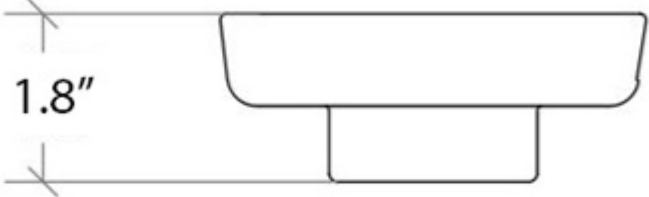

Features

- Soap Dish
- Ceramic White Finish
- To Be Combined (Optional) with Dado Accessories Holders
- Made in Italy

Dado 61222.29

Finishes

Polished Chrome

Collection
Dado

Model |
Dado 61222.29

Dimensions Metric

1 inch = 2.54 cm

1 inch = 25.4 mm

WS®
BATH
COLLECTIONS

1051 Lea Drive - Collegeville, PA 19426
Tel. 215 513 9400 - Fax 610 831 0215

www.ws bathcollections.com - info@ws bathcollectins.com

Product Specs Sheets

Collection
Dado

Model |
Dado 61222

Dimensions Metric
1 inch = 2.54 cm
1 inch = 25.4 mm

1051 Lea Drive - Collegeville, PA 19426
Tel. 215 513 9400 - Fax 610 831 0215
www.ws bathcollections.com - info@ws bathcollectins.com