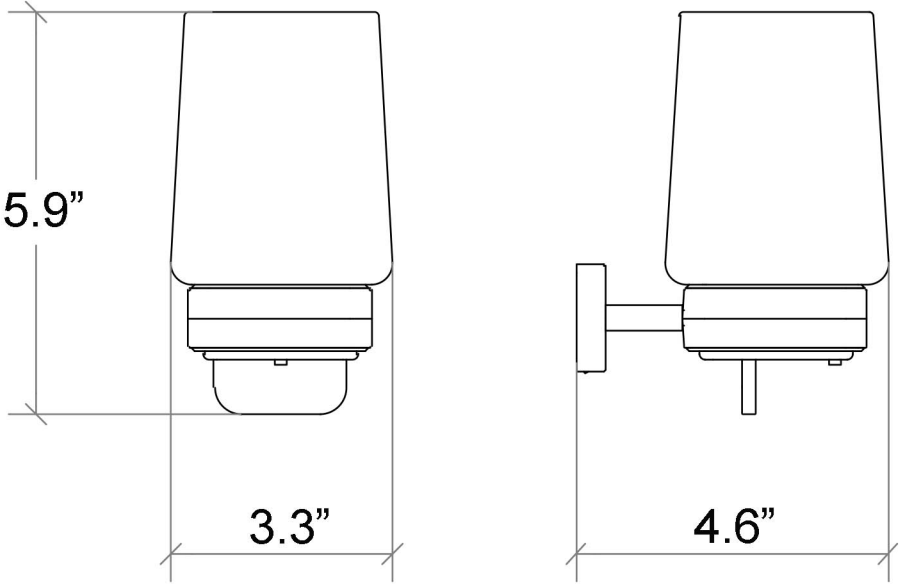

Dado 61216

Features

- Wall Soap Dispenser With Lever
- Soap Dispenser in Ceramic White
- Accessories Holder Available in 6 Finishes
- Made in Italy

SKU# | Option:

- Dado 61216.29 | Polished Chrome
- Dado 61216.23 | Matte Black
- Dado 61216.30 | Polished Gold
- Dado 61216.34 | Polished Rose Gold
- Dado 61216.35 | Polished Bronze Gold
- Dado 61216.36 | Satined Chrome Finish

Collection Dado	Model Dado 61216	Dimensions Metric <i>1 inch = 2.54 cm</i> <i>1 inch = 25.4 mm</i>	 1051 Lea Drive - Collegeville, PA 19426 Tel. 215 513 9400 - Fax 610 831 0215 www.ws bathcollections.com - info@ws bathcollections.com
---------------------------	------------------------------	--------------------------------------------------------------------------------	---------------------------------------------------------------------------------------------------------------------------------------------------------------------------------------------------------------------------------------------------------------------------------------------------------------------------------------

Collection
Dado

Model |
Dado 61216

Dimensions Metric
1 inch = 2.54 cm
1 inch = 25.4 mm

1051 Lea Drive - Collegeville, PA 19426
Tel. 215 513 9400 - Fax 610 831 0215
www.ws bathcollections.com - info@ws bathcollections.com