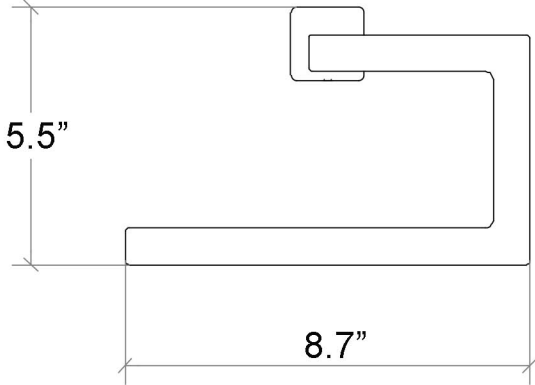

Dado 61215

Features

- Towel Ring
- Available in 6 Finishes
- Solid Brass Base
- Made in Italy

SKU# | Option:

- Dado 61215.29 | Polished Chrome
- Dado 61215.23 | Matte Black
- Dado 61215.30 | Polished Gold
- Dado 61215.34 | Polished Rose Gold
- Dado 61215.35 | Polished Bronze Gold
- Dado 61215.36 | Satined Chrome Finish

Collection Dado	Model Dado 61215	Dimensions Metric <i>1 inch = 2.54 cm</i> <i>1 inch = 25.4 mm</i>	 1051 Lea Drive - Collegeville, PA 19426 Tel. 215 513 9400 - Fax 610 831 0215 www.ws bathcollections.com - info@ws bathcollections.com
---------------------------	------------------------------	--	---

Collection
Dado

Model |
Dado 61215

Dimensions Metric
1 inch = 2.54 cm
1 inch = 25.4 mm

1051 Lea Drive - Collegeville, PA 19426
Tel. 215 513 9400 - Fax 610 831 0215
www.ws bathcollections.com - info@ws bathcollections.com