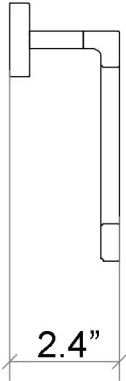

Dado 61215

Features

- Towel Ring
- Available in 6 Finishes
- Solid Brass Base
- Made in Italy

SKU# | Option:

- Dado 61215.29 | Polished Chrome
- Dado 61215.23 | Matte Black
- Dado 61215.30 | Polished Gold
- Dado 61215.34 | Polished Rose Gold
- Dado 61215.35 | Polished Bronze Gold
- Dado 61215.36 | Satined Chrome Finish

Collection Dado	Model Dado 61215	Dimensions Metric <i>1 inch = 2.54 cm</i> <i>1 inch = 25.4 mm</i>	 1051 Lea Drive - Collegeville, PA 19426 Tel. 215 513 9400 - Fax 610 831 0215 www.ws bathcollections.com - info@ws bathcollections.com
---------------------------	------------------------------	--	---

Collection
Dado

Model |
Dado 61215

Dimensions Metric
1 inch = 2.54 cm
1 inch = 25.4 mm

1051 Lea Drive - Collegeville, PA 19426
Tel. 215 513 9400 - Fax 610 831 0215
www.ws bathcollections.com - info@ws bathcollections.com