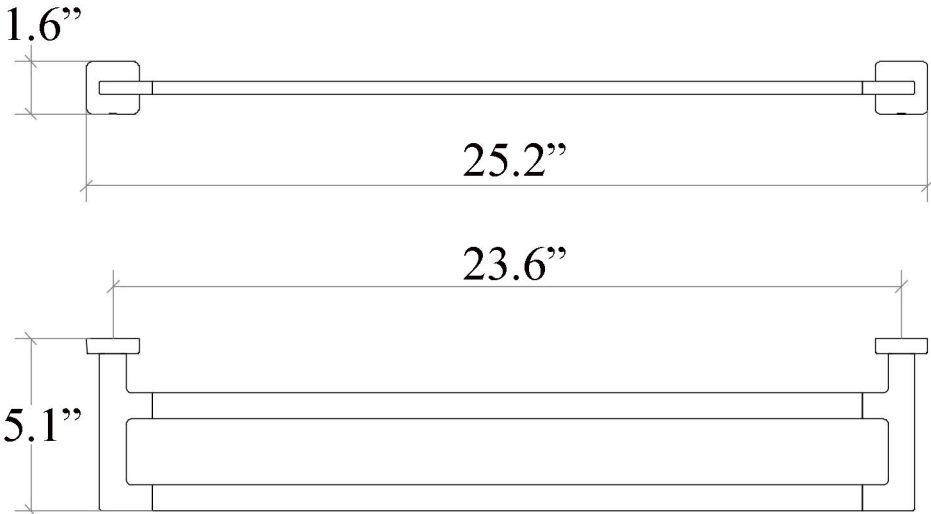

Dado 61212

Features

- Double Towel Bar - L: 25.2"
- Available in 6 Finishes
- Solid Brass Base
- Made in Italy

SKU# | Option:

- Dado 61212.29 | Polished Chrome
- Dado 61212.23 | Matte Black
- Dado 61212.30 | Polished Gold
- Dado 61212.34 | Polished Rose Gold
- Dado 61212.35 | Polished Bronze Gold
- Dado 61212.36 | Satined Chrome Finish

Collection Dado	Model Dado 61212	Dimensions Metric <i>1 inch = 2.54 cm</i> <i>1 inch = 25.4 mm</i>	 1051 Lea Drive - Collegeville, PA 19426 Tel. 215 513 9400 - Fax 610 831 0215 www.ws bathcollections.com - info@ws bathcollections.com
---------------------------	------------------------------	--	---

Collection
Dado

Model |
Dado 61212

Dimensions Metric
1 inch = 2.54 cm
1 inch = 25.4 mm

1051 Lea Drive - Collegeville, PA 19426
Tel. 215 513 9400 - Fax 610 831 0215
www.ws bathcollections.com - info@ws bathcollections.com