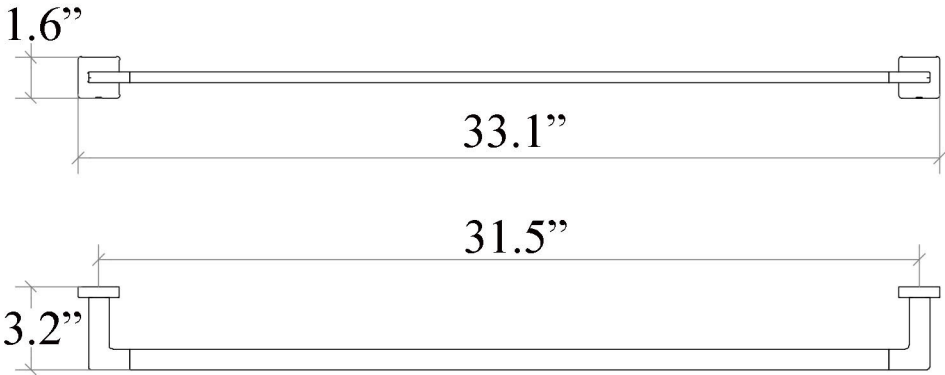

Dado 61211

Features

- Towel Bar - L: 33.1"
- Available in 6 Finishes
- Solid Brass Base
- Made in Italy

SKU# | Option:

- Dado 61211.29 | Polished Chrome
- Dado 61211.23 | Matte Black
- Dado 61211.30 | Polished Gold
- Dado 61211.34 | Polished Rose Gold
- Dado 61211.35 | Polished Bronze Gold
- Dado 61211.36 | Satined Chrome Finish

Collection
Dado

Model |
Dado 61211

Dimensions Metric

1 inch = 2.54 cm
1 inch = 25.4 mm

WS®
BATH
COLLECTIONS

1051 Lea Drive - Collegeville, PA 19426
Tel. 215 513 9400 - Fax 610 831 0215

www.ws bathcollections.com - info@ws bathcollections.com

Collection
Dado

Model |
Dado 61211

Dimensions Metric
1 inch = 2.54 cm
1 inch = 25.4 mm

1051 Lea Drive - Collegeville, PA 19426
Tel. 215 513 9400 - Fax 610 831 0215
www.ws bathcollections.com - info@ws bathcollections.com