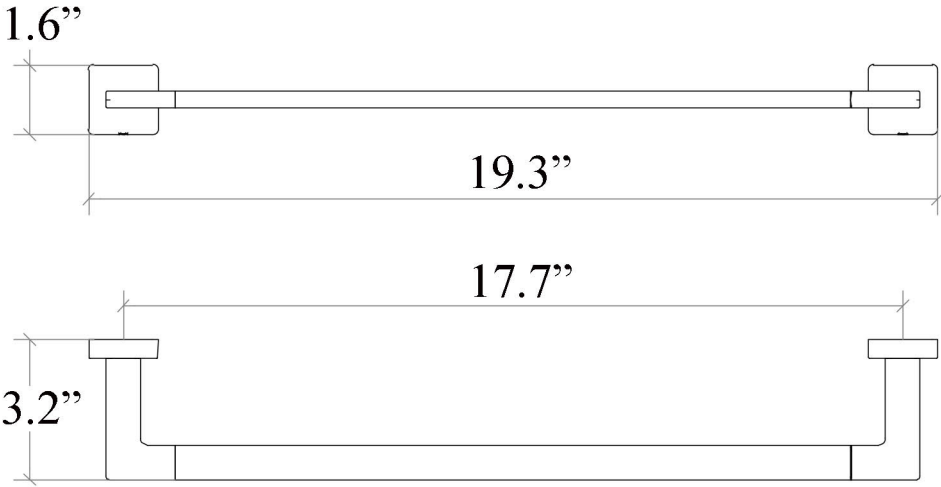

Dado 61209

Features

- Towel Bar - L: 19.3"
- Available in 6 Finishes
- Solid Brass Base
- Made in Italy

SKU# | Option:

- Dado 61209.29 | Polished Chrome
- Dado 61209.23 | Matte Black
- Dado 61209.30 | Polished Gold
- Dado 61209.34 | Polished Rose Gold
- Dado 61209.35 | Polished Bronze Gold
- Dado 61209.36 | Satined Chrome Finish

Collection Dado	Model Dado 61209	Dimensions Metric <i>1 inch = 2.54 cm</i> <i>1 inch = 25.4 mm</i>	 1051 Lea Drive - Collegeville, PA 19426 Tel. 215 513 9400 - Fax 610 831 0215 www.ws bathcollections.com - info@ws bathcollections.com
---------------------------	------------------------------	--	---

Collection
Dado

Model |
Dado 61209

Dimensions Metric
1 inch = 2.54 cm
1 inch = 25.4 mm

1051 Lea Drive - Collegeville, PA 19426
Tel. 215 513 9400 - Fax 610 831 0215
www.ws bathcollections.com - info@ws bathcollections.com