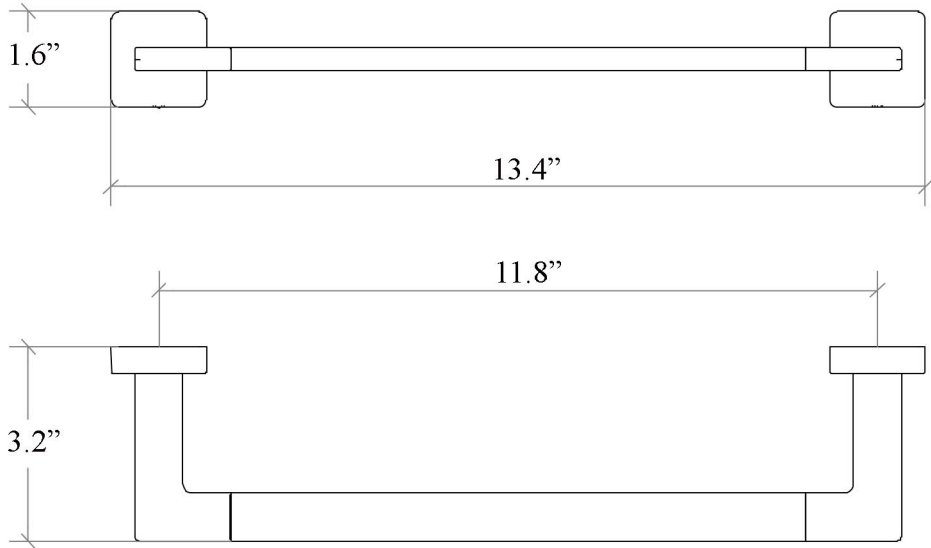

Dado 61208

Features

- Towel Bar - L: 13.4"
- Available in 6 Finishes
- Solid Brass Base
- Made in Italy

SKU# | Option:

- Dado 61208.29 | Polished Chrome
- Dado 61208.23 | Matte Black
- Dado 61208.30 | Polished Gold
- Dado 61208.34 | Polished Rose Gold
- Dado 61208.35 | Polished Bronze Gold
- Dado 61208.36 | Satined Chrome Finish

Collection Dado	Model Dado 61208	Dimensions Metric <i>1 inch = 2.54 cm</i> <i>1 inch = 25.4 mm</i>	 1051 Lea Drive - Collegeville, PA 19426 Tel. 215 513 9400 - Fax 610 831 0215 www.ws bathcollections.com - info@ws bathcollections.com
---------------------------	------------------------------	--	---

Collection
Dado

Model |
Dado 61208

Dimensions Metric
1 inch = 2.54 cm
1 inch = 25.4 mm

1051 Lea Drive - Collegeville, PA 19426
Tel. 215 513 9400 - Fax 610 831 0215
www.ws bathcollections.com - info@ws bathcollections.com