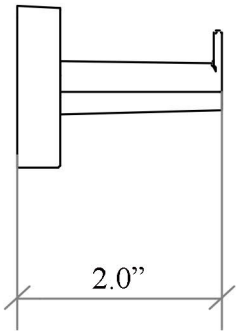

Dado 61207

Features

- Bathroom Hook (Set of 2)
- Available in 6 Finishes
- Solid Brass Base
- Made in Italy

SKU# | Option:

- Dado 61207.29 | Polished Chrome
- Dado 61207.23 | Matte Black
- Dado 61207.30 | Polished Gold
- Dado 61207.34 | Polished Rose Gold
- Dado 61207.35 | Polished Bronze Gold
- Dado 61207.36 | Satined Chrome Finish

Collection Dado	Model Dado 61207	Dimensions Metric <i>1 inch = 2.54 cm</i> <i>1 inch = 25.4 mm</i>	 1051 Lea Drive - Collegeville, PA 19426 Tel. 215 513 9400 - Fax 610 831 0215 www.ws bathcollections.com - info@ws bathcollections.com
---------------------------	------------------------------	--	---

Collection
Dado

Model |
Dado 61207

Dimensions Metric
1 inch = 2.54 cm
1 inch = 25.4 mm

1051 Lea Drive - Collegeville, PA 19426
Tel. 215 513 9400 - Fax 610 831 0215
www.ws bathcollections.com - info@ws bathcollections.com