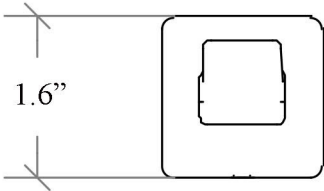

Collection Dado	Model Dado 61207	Dimensions Metric <i>1 inch = 2.54 cm</i> <i>1 inch = 25.4 mm</i>	 1051 Lea Drive - Collegeville, PA 19426 Tel. 215 513 9400 - Fax 610 831 0215 www.ws bathcollections.com - info@ws bathcollections.com
---------------------------	------------------------------	--	---

Collection
Dado

Model |
Dado 61207

Dimensions Metric
1 inch = 2.54 cm
1 inch = 25.4 mm

1051 Lea Drive - Collegeville, PA 19426
Tel. 215 513 9400 - Fax 610 831 0215
www.ws bathcollections.com - info@ws bathcollections.com