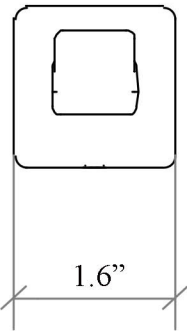

Collection Dado	Model Dado 61207	Dimensions Metric <i>1 inch = 2.54 cm</i> <i>1 inch = 25.4 mm</i>	 1051 Lea Drive - Collegeville, PA 19426 Tel. 215 513 9400 - Fax 610 831 0215 www.ws bathcollections.com - info@ws bathcollections.com
---------------------------	------------------------------	--	---

Collection
Dado

Model |
Dado 61207

Dimensions Metric
1 inch = 2.54 cm
1 inch = 25.4 mm

1051 Lea Drive - Collegeville, PA 19426
Tel. 215 513 9400 - Fax 610 831 0215
www.ws bathcollections.com - info@ws bathcollections.com