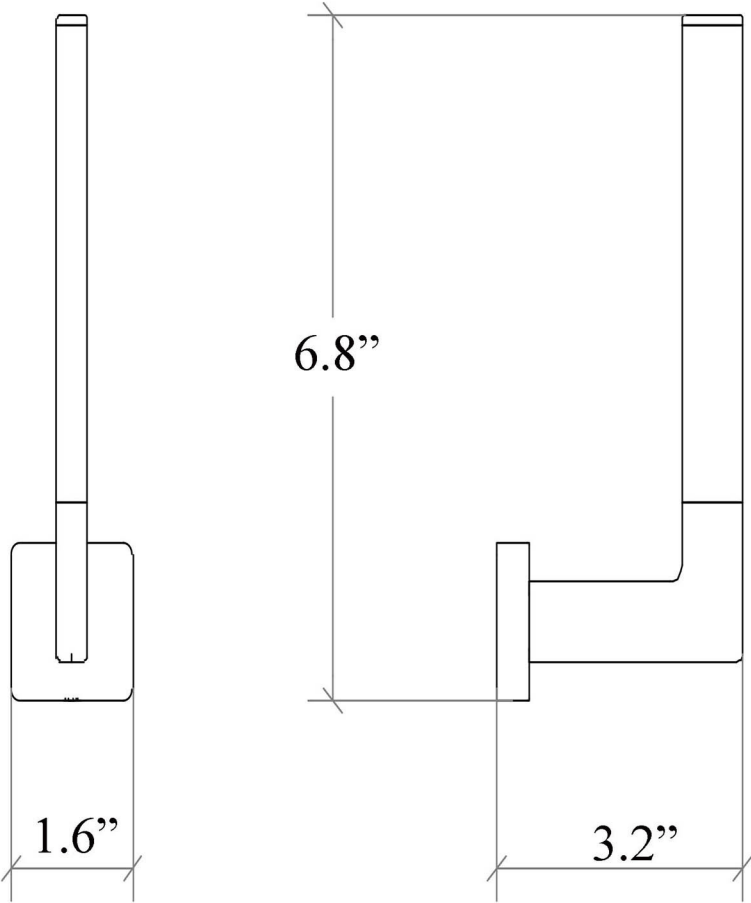

Dado 61206

Features

- Vertical (Spare) Toilet Paper Holder
- Available in 6 Finishes
- Solid Brass Base
- Made in Italy

SKU# | Option:

- Dado 61206.29 | Polished Chrome
- Dado 61206.23 | Matte Black
- Dado 61206.30 | Polished Gold
- Dado 61206.34 | Polished Rose Gold
- Dado 61206.35 | Polished Bronze Gold
- Dado 61206.36 | Satined Chrome Finish

Collection Dado	Model Dado 61206	Dimensions Metric <i>1 inch = 2.54 cm</i> <i>1 inch = 25.4 mm</i>	 1051 Lea Drive - Collegeville, PA 19426 Tel. 215 513 9400 - Fax 610 831 0215 www.ws bathcollections.com - info@ws bathcollections.com
---------------------------	------------------------------	--	---

Collection
Dado

Model |
Dado 61206

Dimensions Metric
1 inch = 2.54 cm
1 inch = 25.4 mm

1051 Lea Drive - Collegeville, PA 19426
Tel. 215 513 9400 - Fax 610 831 0215
www.ws bathcollections.com - info@ws bathcollections.com