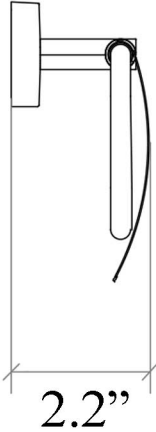

Dado 61205

Features

- Toilet Paper Holder
- Available in 6 Finishes
- Solid Brass Base
- Made in Italy

SKU# | Option:

- Dado 61205.29 | Polished Chrome
- Dado 61205.23 | Matte Black
- Dado 61205.30 | Polished Gold
- Dado 61205.34 | Polished Rose Gold
- Dado 61205.35 | Polished Bronze Gold
- Dado 61205.36 | Satined Chrome Finish

Collection Dado	Model Dado 61205	Dimensions Metric <i>1 inch = 2.54 cm</i> <i>1 inch = 25.4 mm</i>	 1051 Lea Drive - Collegeville, PA 19426 Tel. 215 513 9400 - Fax 610 831 0215 www.ws bathcollections.com - info@ws bathcollections.com
---------------------------	------------------------------	--	---

Collection
Dado

Model |
Dado 61205

Dimensions Metric
1 inch = 2.54 cm
1 inch = 25.4 mm

1051 Lea Drive - Collegeville, PA 19426
Tel. 215 513 9400 - Fax 610 831 0215
www.ws bathcollections.com - info@ws bathcollections.com