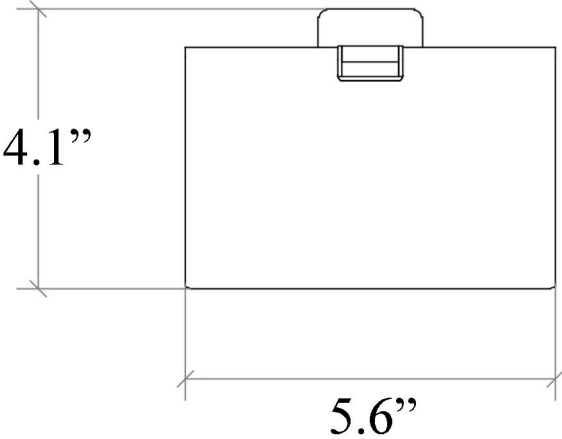

Dado 61205

Features

- Toilet Paper Holder
- Available in 6 Finishes
- Solid Brass Base
- Made in Italy

SKU# | Option:

- Dado 61205.29 | Polished Chrome
- Dado 61205.23 | Matte Black
- Dado 61205.30 | Polished Gold
- Dado 61205.34 | Polished Rose Gold
- Dado 61205.35 | Polished Bronze Gold
- Dado 61205.36 | Satined Chrome Finish

Collection Dado	Model Dado 61205	Dimensions Metric <i>1 inch = 2.54 cm</i> <i>1 inch = 25.4 mm</i>	 1051 Lea Drive - Collegeville, PA 19426 Tel. 215 513 9400 - Fax 610 831 0215 www.ws bathcollections.com - info@ws bathcollections.com
---------------------------	------------------------------	--	---

Collection
Dado

Model |
Dado 61205

Dimensions Metric
1 inch = 2.54 cm
1 inch = 25.4 mm

1051 Lea Drive - Collegeville, PA 19426
Tel. 215 513 9400 - Fax 610 831 0215
www.ws bathcollections.com - info@ws bathcollections.com