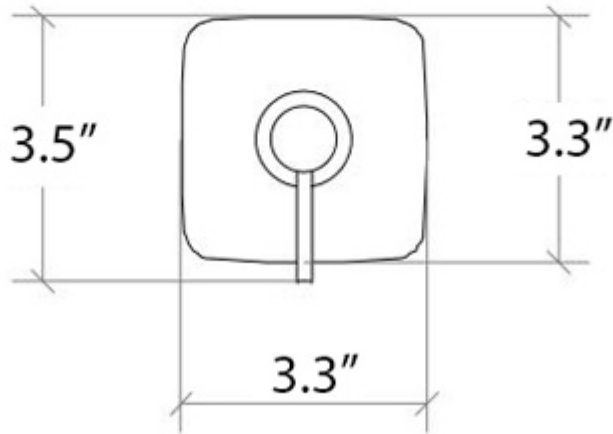

Collection
Dado

Model |
Dado 61201.29+61223.09

Dimensions Metric

1 inch = 2.54 cm

1 inch = 25.4 mm

WS[®]
BATH
COLLECTIONS

1051 Lea Drive - Collegeville, PA 19426
Tel. 215 513 9400 - Fax 610 831 0215

www.ws bathcollections.com - info@ws bathcollectins.com

Product Specs Sheets

Collection
Dado

Model |
Dado 61223

Dimensions Metric
1 inch = 2.54 cm
1 inch = 25.4 mm

WS[®] BATH
COLLECTIONS

1051 Lea Drive - Collegeville, PA 19426
Tel. 215 513 9400 - Fax 610 831 0215
www.ws bathcollections.com - info@ws bathcollectins.com

Product Specs Sheets

Collection
Dado

Model |
Dado 61201

Dimensions Metric
1 inch = 2.54 cm
1 inch = 25.4 mm

1051 Lea Drive - Collegeville, PA 19426
Tel. 215 513 9400 - Fax 610 831 0215
www.ws bathcollections.com - info@ws bathcollectins.com