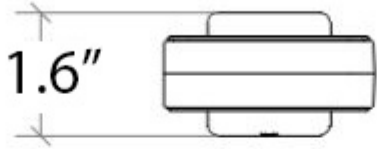

Collection
Dado

Model |
Dado 61201.29+61223.09

Dimensions Metric

1 inch = 2.54 cm

1 inch = 25.4 mm

WS[®]
BATH
COLLECTIONS

1051 Lea Drive - Collegeville, PA 19426
Tel. 215 513 9400 - Fax 610 831 0215

www.ws bathcollections.com - info@ws bathcollectins.com

Product Specs Sheets

Collection
Dado

Model |
Dado 61223

Dimensions Metric
1 inch = 2.54 cm
1 inch = 25.4 mm

WS[®] BATH
COLLECTIONS

1051 Lea Drive - Collegeville, PA 19426
Tel. 215 513 9400 - Fax 610 831 0215
www.ws bathcollections.com - info@ws bathcollectins.com

Product Specs Sheets

Collection
Dado

Model |
Dado 61201

Dimensions Metric
1 inch = 2.54 cm
1 inch = 25.4 mm

1051 Lea Drive - Collegeville, PA 19426
Tel. 215 513 9400 - Fax 610 831 0215
www.ws bathcollections.com - info@ws bathcollectins.com