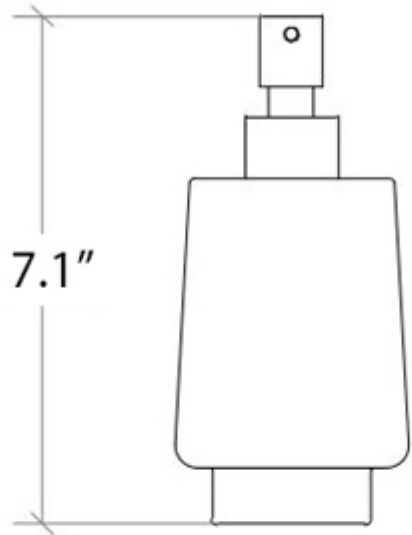

Collection
Dado

Model |
Dado 61201.29+61223.09

Dimensions Metric

1 inch = 2.54 cm

1 inch = 25.4 mm

WS[®]
BATH
COLLECTIONS

1051 Lea Drive - Collegeville, PA 19426
Tel. 215 513 9400 - Fax 610 831 0215

www.ws bathcollections.com - info@ws bathcollectins.com

Product Specs Sheets

Collection
Dado

Model |
Dado 61223

Dimensions Metric
1 inch = 2.54 cm
1 inch = 25.4 mm

WS[®] BATH
COLLECTIONS

1051 Lea Drive - Collegeville, PA 19426
Tel. 215 513 9400 - Fax 610 831 0215
www.ws bathcollections.com - info@ws bathcollectins.com

Product Specs Sheets

Collection
Dado

Model |
Dado 61201

Dimensions Metric
1 inch = 2.54 cm
1 inch = 25.4 mm

1051 Lea Drive - Collegeville, PA 19426
Tel. 215 513 9400 - Fax 610 831 0215
www.ws bathcollections.com - info@ws bathcollectins.com