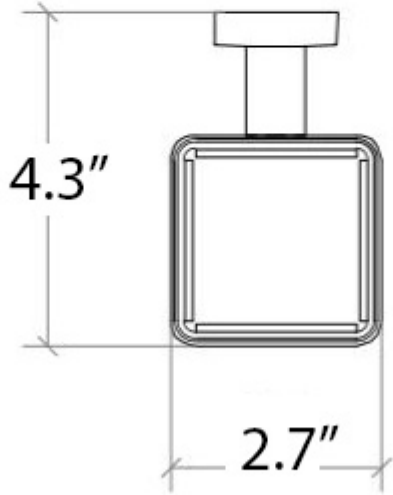

Collection
Dado

Model |
Dado 61201.29+61223.09

Dimensions Metric

1 inch = 2.54 cm

1 inch = 25.4 mm

WS[®]
BATH
COLLECTIONS

1051 Lea Drive - Collegeville, PA 19426
Tel. 215 513 9400 - Fax 610 831 0215

www.ws bathcollections.com - info@ws bathcollectins.com

Product Specs Sheets

Collection
Dado

Model |
Dado 61223

Dimensions Metric
1 inch = 2.54 cm
1 inch = 25.4 mm

WS[®] BATH
COLLECTIONS

1051 Lea Drive - Collegeville, PA 19426
Tel. 215 513 9400 - Fax 610 831 0215
www.ws bathcollections.com - info@ws bathcollectins.com

Product Specs Sheets

Collection
Dado

Model |
Dado 61201

Dimensions Metric
1 inch = 2.54 cm
1 inch = 25.4 mm

1051 Lea Drive - Collegeville, PA 19426
Tel. 215 513 9400 - Fax 610 831 0215
www.ws bathcollections.com - info@ws bathcollectins.com