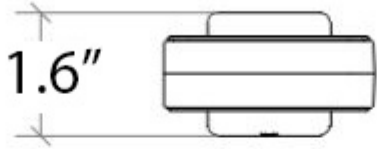

Collection
Dado

Model |
Dado 61201.29+61222.09

Dimensions Metric

1 inch = 2.54 cm

1 inch = 25.4 mm

WS[®]
BATH
COLLECTIONS

1051 Lea Drive - Collegeville, PA 19426
Tel. 215 513 9400 - Fax 610 831 0215

www.ws bathcollections.com - info@ws bathcollectins.com

Product Specs Sheets

Collection
Dado

Model |
Dado 61222

Dimensions Metric
1 inch = 2.54 cm
1 inch = 25.4 mm

WS®
BATH
COLLECTIONS

1051 Lea Drive - Collegeville, PA 19426
Tel. 215 513 9400 - Fax 610 831 0215
www.ws bathcollections.com - info@ws bathcollectins.com

Product Specs Sheets

Collection
Dado

Model |
Dado 61201

Dimensions Metric
1 inch = 2.54 cm
1 inch = 25.4 mm

1051 Lea Drive - Collegeville, PA 19426
Tel. 215 513 9400 - Fax 610 831 0215
www.ws bathcollections.com - info@ws bathcollectins.com