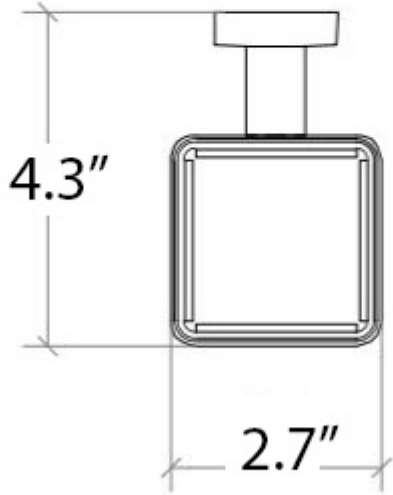

Collection
Dado

Model |
Dado 61201.29+61222.09

Dimensions Metric

1 inch = 2.54 cm

1 inch = 25.4 mm

WS[®]
BATH
COLLECTIONS

1051 Lea Drive - Collegeville, PA 19426
Tel. 215 513 9400 - Fax 610 831 0215

www.ws bathcollections.com - info@ws bathcollectins.com

Product Specs Sheets

Collection
Dado

Model |
Dado 61222

Dimensions Metric
1 inch = 2.54 cm
1 inch = 25.4 mm

WS®
BATH
COLLECTIONS

1051 Lea Drive - Collegeville, PA 19426
Tel. 215 513 9400 - Fax 610 831 0215
www.ws bathcollections.com - info@ws bathcollectins.com

Product Specs Sheets

Collection
Dado

Model |
Dado 61201

Dimensions Metric
1 inch = 2.54 cm
1 inch = 25.4 mm

1051 Lea Drive - Collegeville, PA 19426
Tel. 215 513 9400 - Fax 610 831 0215
www.ws bathcollections.com - info@ws bathcollectins.com