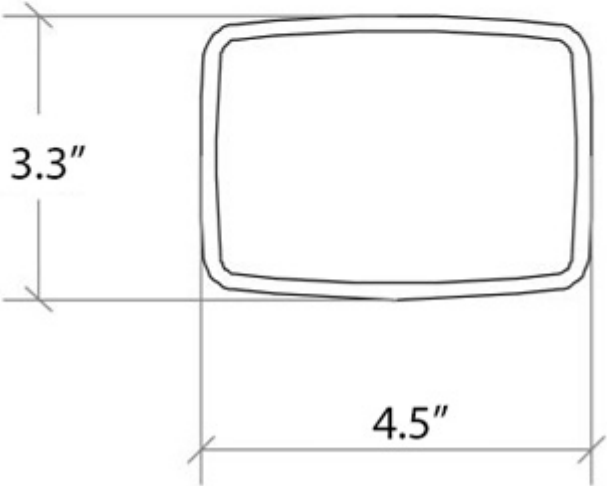

Collection
Dado

Model |
Dado 61201.29+61222.09

Dimensions Metric

1 inch = 2.54 cm

1 inch = 25.4 mm

WS[®]
BATH
COLLECTIONS

1051 Lea Drive - Collegeville, PA 19426
Tel. 215 513 9400 - Fax 610 831 0215

www.ws bathcollections.com - info@ws bathcollectins.com

Product Specs Sheets

Collection
Dado

Model |
Dado 61222

Dimensions Metric
1 inch = 2.54 cm
1 inch = 25.4 mm

WS®
BATH
COLLECTIONS

1051 Lea Drive - Collegeville, PA 19426
Tel. 215 513 9400 - Fax 610 831 0215
www.ws bathcollections.com - info@ws bathcollectins.com

Product Specs Sheets

Collection
Dado

Model |
Dado 61201

Dimensions Metric
1 inch = 2.54 cm
1 inch = 25.4 mm

1051 Lea Drive - Collegeville, PA 19426
Tel. 215 513 9400 - Fax 610 831 0215
www.ws bathcollections.com - info@ws bathcollectins.com