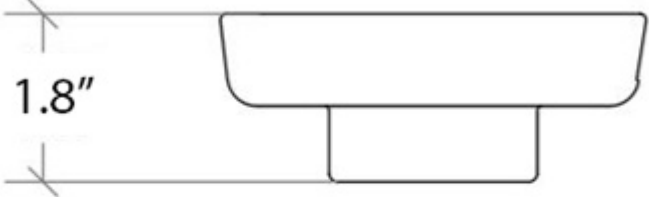

Collection
Dado

Model |
Dado 61201.29+61222.09

Dimensions Metric

1 inch = 2.54 cm

1 inch = 25.4 mm

WS[®]
BATH
COLLECTIONS

1051 Lea Drive - Collegeville, PA 19426
Tel. 215 513 9400 - Fax 610 831 0215

www.ws bathcollections.com - info@ws bathcollectins.com

Product Specs Sheets

Collection
Dado

Model |
Dado 61222

Dimensions Metric
1 inch = 2.54 cm
1 inch = 25.4 mm

WS®
BATH
COLLECTIONS

1051 Lea Drive - Collegeville, PA 19426
Tel. 215 513 9400 - Fax 610 831 0215
www.ws bathcollections.com - info@ws bathcollectins.com

Product Specs Sheets

Collection
Dado

Model |
Dado 61201

Dimensions Metric
1 inch = 2.54 cm
1 inch = 25.4 mm

1051 Lea Drive - Collegeville, PA 19426
Tel. 215 513 9400 - Fax 610 831 0215
www.ws bathcollections.com - info@ws bathcollectins.com