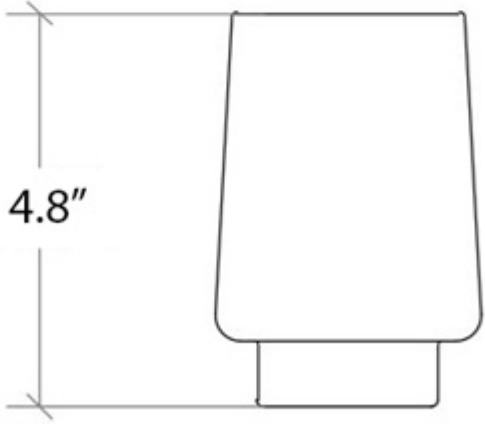

Dimensions Metric

1 inch = 2.54 cm

1 inch = 25.4 mm

WS[®]
BATH
COLLECTIONS

1051 Lea Drive - Collegeville, PA 19426
Tel. 215 513 9400 - Fax 610 831 0215

www.ws bathcollections.com - info@ws bathcollectins.com

Product Specs Sheets

Collection
Dado

Model |
Dado 61221

Dimensions Metric
1 inch = 2.54 cm
1 inch = 25.4 mm

WS[®]
BATH
COLLECTIONS

1051 Lea Drive - Collegeville, PA 19426
Tel. 215 513 9400 - Fax 610 831 0215
www.ws bathcollections.com - info@ws bathcollectins.com

Product Specs Sheets

Collection
Dado

Model |
Dado 61201

Dimensions Metric
1 inch = 2.54 cm
1 inch = 25.4 mm

1051 Lea Drive - Collegeville, PA 19426
Tel. 215 513 9400 - Fax 610 831 0215
www.ws bathcollections.com - info@ws bathcollectins.com