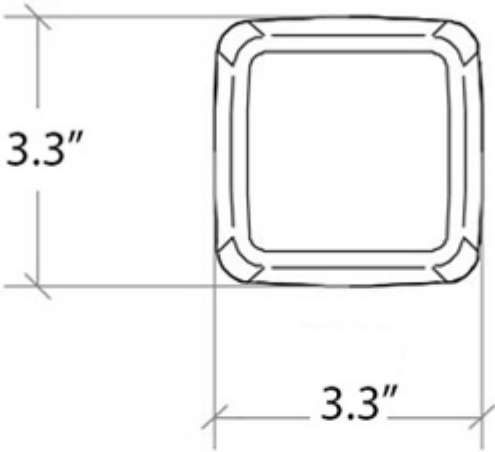

Dimensions Metric

1 inch = 2.54 cm

1 inch = 25.4 mm

WS[®]
BATH
COLLECTIONS

1051 Lea Drive - Collegeville, PA 19426
Tel. 215 513 9400 - Fax 610 831 0215

www.ws bathcollections.com - info@ws bathcollectins.com

Product Specs Sheets

Collection
Dado

Model |
Dado 61221

Dimensions Metric
1 inch = 2.54 cm
1 inch = 25.4 mm

WS[®]
BATH
COLLECTIONS

1051 Lea Drive - Collegeville, PA 19426
Tel. 215 513 9400 - Fax 610 831 0215
www.ws bathcollections.com - info@ws bathcollectins.com

Product Specs Sheets

Collection
Dado

Model |
Dado 61201

Dimensions Metric
1 inch = 2.54 cm
1 inch = 25.4 mm

1051 Lea Drive - Collegeville, PA 19426
Tel. 215 513 9400 - Fax 610 831 0215
www.ws bathcollections.com - info@ws bathcollectins.com