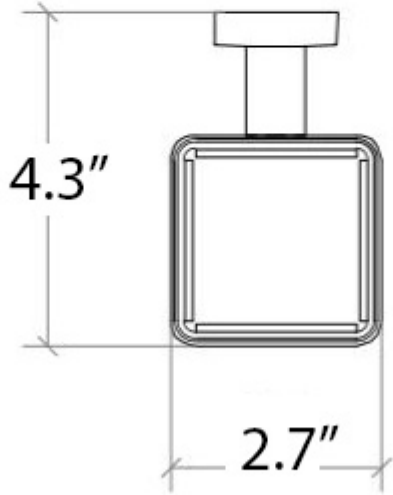

Dimensions Metric

1 inch = 2.54 cm

1 inch = 25.4 mm

WS[®]
BATH
COLLECTIONS

1051 Lea Drive - Collegeville, PA 19426
Tel. 215 513 9400 - Fax 610 831 0215

www.ws bathcollections.com - info@ws bathcollectins.com

Product Specs Sheets

Collection
Dado

Model |
Dado 61221

Dimensions Metric
1 inch = 2.54 cm
1 inch = 25.4 mm

WS[®]
BATH
COLLECTIONS

1051 Lea Drive - Collegeville, PA 19426
Tel. 215 513 9400 - Fax 610 831 0215
www.ws bathcollections.com - info@ws bathcollectins.com

Product Specs Sheets

Collection
Dado

Model |
Dado 61201

Dimensions Metric
1 inch = 2.54 cm
1 inch = 25.4 mm

1051 Lea Drive - Collegeville, PA 19426
Tel. 215 513 9400 - Fax 610 831 0215
www.ws bathcollections.com - info@ws bathcollectins.com