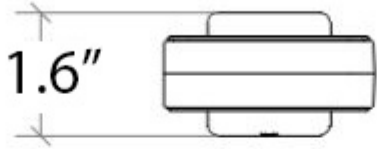

Dimensions Metric

1 inch = 2.54 cm

1 inch = 25.4 mm

WS[®]
BATH
COLLECTIONS

1051 Lea Drive - Collegeville, PA 19426
Tel. 215 513 9400 - Fax 610 831 0215

www.ws bathcollections.com - info@ws bathcollectins.com

Product Specs Sheets

Collection
Dado

Model |
Dado 61221

Dimensions Metric
1 inch = 2.54 cm
1 inch = 25.4 mm

WS[®]
BATH
COLLECTIONS

1051 Lea Drive - Collegeville, PA 19426
Tel. 215 513 9400 - Fax 610 831 0215
www.ws bathcollections.com - info@ws bathcollectins.com

Product Specs Sheets

Collection
Dado

Model |
Dado 61201

Dimensions Metric
1 inch = 2.54 cm
1 inch = 25.4 mm

1051 Lea Drive - Collegeville, PA 19426
Tel. 215 513 9400 - Fax 610 831 0215
www.ws bathcollections.com - info@ws bathcollectins.com