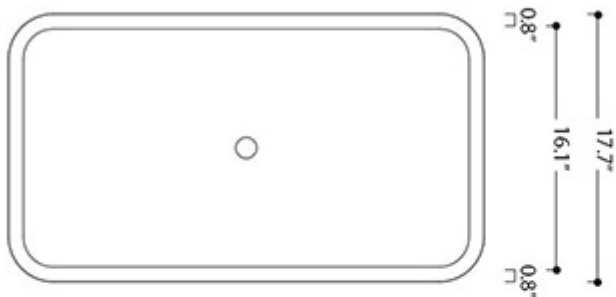

“nn” refers to the number of faucets holes

Finishes

-  Glossy White
-  Matte White
-  Matte Black

\*WS Bath Collections reserves the right to revise dimensions or information on this sheet without notice

<b>Collection</b> Cosa	<b>Model</b>   Cosa 80C - 86310	<b>Dimensions Metric</b> <i>1 inch = 2.54 cm</i> <i>1 inch = 25.4 mm</i>	 1051 Lea Drive - Collegeville, PA 19426 Tel. 215 513 9400 - Fax 610 831 0215 <a href="http://www.ws bathcollections.com">www.ws bathcollections.com</a> - <a href="mailto:info@ws bathcollectins.com">info@ws bathcollectins.com</a>
---------------------------	------------------------------------	--	---

# Product Specs Sheets

**Collection**  
Cosa

**Model** |  
Cosa 80C - 86310

Dimensions Metric  
1 inch = 2.54 cm  
1 inch = 25.4 mm

1051 Lea Drive - Collegeville, PA 19426  
Tel. 215 513 9400 - Fax 610 831 0215  
[www.ws bathcollections.com](http://www.ws bathcollections.com) - [info@ws bathcollectins.com](mailto:info@ws bathcollectins.com)