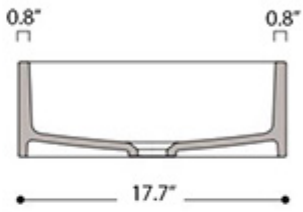

“nn” refers to the number of faucets holes

Finishes

-  Glossy White
-  Matte White
-  Matte Black

\*WS Bath Collections reserves the right to revise dimensions or information on this sheet without notice

<b>Collection</b> Cosa	<b>Model</b>   Cosa 80C - 86310	<b>Dimensions Metric</b> <i>1 inch = 2.54 cm</i> <i>1 inch = 25.4 mm</i>	 1051 Lea Drive - Collegeville, PA 19426 Tel. 215 513 9400 - Fax 610 831 0215 <a href="http://www.ws bathcollections.com">www.ws bathcollections.com</a> - <a href="mailto:info@ws bathcollectins.com">info@ws bathcollectins.com</a>
---------------------------	------------------------------------	--	---

# Product Specs Sheets

**Collection**  
Cosa

**Model** |  
Cosa 80C - 86310

Dimensions Metric  
1 inch = 2.54 cm  
1 inch = 25.4 mm

1051 Lea Drive - Collegeville, PA 19426  
Tel. 215 513 9400 - Fax 610 831 0215  
[www.ws bathcollections.com](http://www.ws bathcollections.com) - [info@ws bathcollectins.com](mailto:info@ws bathcollectins.com)