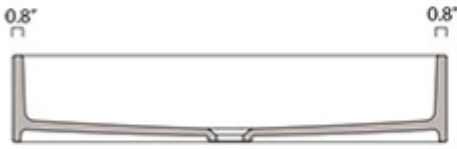

“nn” refers to the number of faucets holes

Finishes

-  Glossy White
-  Matte White
-  Matte Black

\*WS Bath Collections reserves the right to revise dimensions or information on this sheet without notice

<b>Collection</b> Cosa	<b>Model</b>   Cosa 80C - 86310	<b>Dimensions Metric</b> <i>1 inch = 2.54 cm</i> <i>1 inch = 25.4 mm</i>	 1051 Lea Drive - Collegeville, PA 19426 Tel. 215 513 9400 - Fax 610 831 0215 <a href="http://www.ws bathcollections.com">www.ws bathcollections.com</a> - <a href="mailto:info@ws bathcollectins.com">info@ws bathcollectins.com</a>
---------------------------	------------------------------------	--	---

# Product Specs Sheets

**Collection**  
Cosa

**Model** |  
Cosa 80C - 86310

Dimensions Metric  
1 inch = 2.54 cm  
1 inch = 25.4 mm

1051 Lea Drive - Collegeville, PA 19426  
Tel. 215 513 9400 - Fax 610 831 0215  
[www.ws bathcollections.com](http://www.ws bathcollections.com) - [info@ws bathcollectins.com](mailto:info@ws bathcollectins.com)