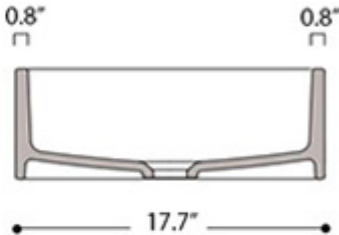

“nn” refers to the number of faucets holes

Finishes

-  Glossy White
-  Matte White
-  Matte Black

*WS Bath Collections reserves the right to revise dimensions or information on this sheet without notice

Collection Cosa	Model Cosa 60C - 86210	Dimensions Metric <i>1 inch = 2.54 cm</i> <i>1 inch = 25.4 mm</i>	 1051 Lea Drive - Collegeville, PA 19426 Tel. 215 513 9400 - Fax 610 831 0215 www.ws bathcollections.com - info@ws bathcollectins.com
---------------------------	------------------------------------	--	---

Product Specs Sheets

Collection
Cosa

Model |
Cosa 60C - 86210

Dimensions Metric
1 inch = 2.54 cm
1 inch = 25.4 mm

1051 Lea Drive - Collegeville, PA 19426
Tel. 215 513 9400 - Fax 610 831 0215
www.ws bathcollections.com - info@ws bathcollectins.com

MOUNTING HARDWARE

Vessel/ countertop installation

Silicone (*optional*)

Collection
Cosa

Model |
Cosa 60C - 86210

Dimensions Metric
1 inch = 2.54 cm
1 inch = 25.4 mm

WS[®]
BATH
COLLECTIONS
1051 Lea Drive - Collegeville, PA 19426
Tel. 215 513 9400 - Fax 610 831 0215
www.ws bathcollections.com - info@ws bathcollections.com