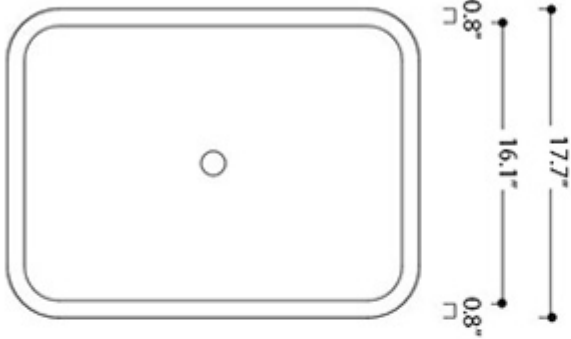

“nn” refers to the number of faucets holes

Finishes

-  Glossy White
-  Matte White
-  Matte Black

*WS Bath Collections reserves the right to revise dimensions or information on this sheet without notice

Collection Cosa	Model Cosa 60C - 86210	Dimensions Metric <i>1 inch = 2.54 cm</i> <i>1 inch = 25.4 mm</i>	 1051 Lea Drive - Collegeville, PA 19426 Tel. 215 513 9400 - Fax 610 831 0215 www.ws bathcollections.com - info@ws bathcollectins.com
---------------------------	------------------------------------	--	---

Product Specs Sheets

Collection
Cosa

Model |
Cosa 60C - 86210

Dimensions Metric
1 inch = 2.54 cm
1 inch = 25.4 mm

1051 Lea Drive - Collegeville, PA 19426
Tel. 215 513 9400 - Fax 610 831 0215
www.ws bathcollections.com - info@ws bathcollectins.com

MOUNTING HARDWARE

Vessel/ countertop installation

Silicone (*optional*)

Collection
Cosa

Model |
Cosa 60C - 86210

Dimensions Metric
1 inch = 2.54 cm
1 inch = 25.4 mm

WS[®]
BATH
COLLECTIONS
1051 Lea Drive - Collegeville, PA 19426
Tel. 215 513 9400 - Fax 610 831 0215
www.ws bathcollections.com - info@ws bathcollections.com