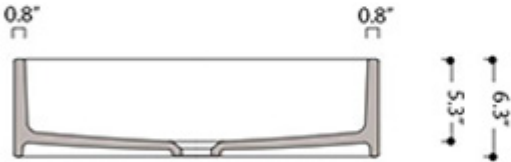

“nn” refers to the number of faucets holes

Finishes

-  Glossy White
-  Matte White
-  Matte Black

*WS Bath Collections reserves the right to revise dimensions or information on this sheet without notice

Collection Cosa	Model Cosa 60C - 86210	Dimensions Metric <i>1 inch = 2.54 cm</i> <i>1 inch = 25.4 mm</i>	 1051 Lea Drive - Collegeville, PA 19426 Tel. 215 513 9400 - Fax 610 831 0215 www.ws bathcollections.com - info@ws bathcollectins.com
---------------------------	------------------------------------	--	---

Product Specs Sheets

Collection
Cosa

Model |
Cosa 60C - 86210

Dimensions Metric
1 inch = 2.54 cm
1 inch = 25.4 mm

1051 Lea Drive - Collegeville, PA 19426
Tel. 215 513 9400 - Fax 610 831 0215
www.ws bathcollections.com - info@ws bathcollectins.com

MOUNTING HARDWARE

Vessel/ countertop installation

Silicone (*optional*)

Collection
Cosa

Model |
Cosa 60C - 86210

Dimensions Metric
1 inch = 2.54 cm
1 inch = 25.4 mm

WS[®]
BATH
COLLECTIONS
1051 Lea Drive - Collegeville, PA 19426
Tel. 215 513 9400 - Fax 610 831 0215
www.ws bathcollections.com - info@ws bathcollections.com