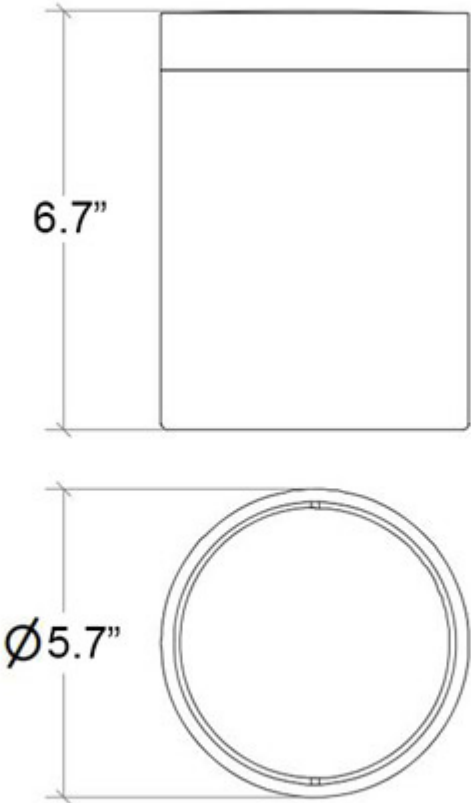

Features

- Dust Bin with Lid
- Matte Black Finish
- Painted Stainless Steel Base (AISI 304)
- Made in Italy

Basket 5359

SKU# | Option:

- Basket 5359.22 | Matte Black

Finishes

<p>Collection Basket</p>	<p>Model Basket 5359</p>	<p>Dimensions Metric <i>1 inch = 2.54 cm</i> <i>1 inch = 25.4 mm</i></p>	 <p>1051 Lea Drive - Collegeville, PA 19426 Tel. 215 513 9400 - Fax 610 831 0215 www.ws bathcollections.com - info@ws bathcollectins.com</p>
-------------------------------------	---------------------------------------	--	---

Product Specs Sheets

Collection
Basket

Model |
Basket 5359

Dimensions Metric
1 inch = 2.54 cm
1 inch = 25.4 mm

WS®
BATH
COLLECTIONS

1051 Lea Drive - Collegeville, PA 19426
Tel. 215 513 9400 - Fax 610 831 0215
www.ws bathcollections.com - info@ws bathcollectins.com