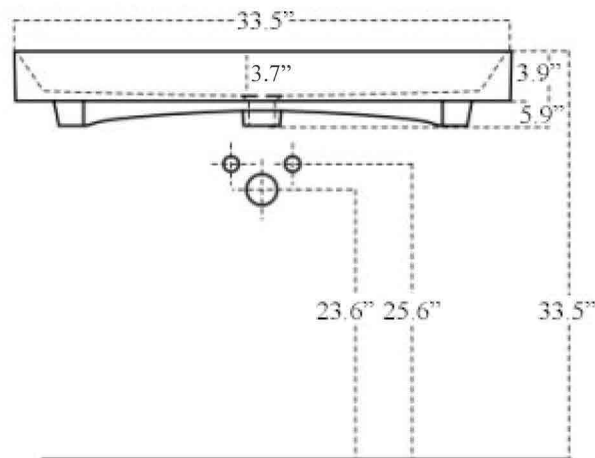

Features

- Bathroom Sink
- Ceramic White
- Wall Mount or Countertop (Vessel) Installation
- Available with One, Three, or No Faucet Hole
- With Overflow
- ADA Compliant

Energy 85

SKU# | Option:

- Energy 85.00 | No Faucet Hole
- Energy 85.01 | Single Faucet Hole
- Energy 85.03 | Three Faucet Holes

<p>Collection Energy</p>	<p>Model Energy 85</p>	<p>Dimensions Metric <i>1 inch = 2.54 cm</i> <i>1 inch = 25.4 mm</i></p>	 <p>1051 Lea Drive - Collegeville, PA 19426 Tel. 215 513 9400 - Fax 610 831 0215 www.ws bathcollections.com - info@ws bathcollectins.com</p>
-------------------------------------	-------------------------------------	--	---

Collection
Energy

Model |
Energy 85

Dimensions Metric
1 inch = 2.54 cm
1 inch = 25.4 mm

WS[®]
BATH
COLLECTIONS

1051 Lea Drive - Collegeville, PA 19426
Tel. 215 513 9400 - Fax 610 831 0215
www.ws bathcollections.com - info@ws bathcollections.com

1 inch = 2.54 cm
1 inch = 25.4 mm

WS[®]
BATH
COLLECTIONS

1051 Lea Drive - Collegeville, PA 19426
Tel. 215 513 9400 - Fax 610 831 0215

www.ws bathcollections.com - info@ws bathcollections.com