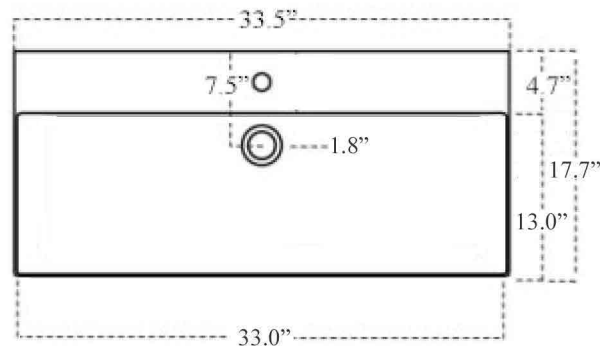

Features

- Bathroom Sink
- Ceramic White
- Wall Mount or Countertop (Vessel) Installation
- Available with One, Three, or No Faucet Hole
- With Overflow
- ADA Compliant

Energy 85

SKU# | Option:

- Energy 85.00 | No Faucet Hole
- Energy 85.01 | Single Faucet Hole
- Energy 85.03 | Three Faucet Holes

<p>Collection Energy</p>	<p>Model Energy 85</p>	<p>Dimensions Metric <i>1 inch = 2.54 cm</i> <i>1 inch = 25.4 mm</i></p>	 <p>1051 Lea Drive - Collegeville, PA 19426 Tel. 215 513 9400 - Fax 610 831 0215 www.ws bathcollections.com - info@ws bathcollectins.com</p>
-------------------------------------	-------------------------------------	--	---

Collection
Energy

Model |
Energy 85

Dimensions Metric
1 inch = 2.54 cm
1 inch = 25.4 mm

WS[®]
BATH
COLLECTIONS

1051 Lea Drive - Collegeville, PA 19426
Tel. 215 513 9400 - Fax 610 831 0215
www.ws bathcollections.com - info@ws bathcollections.com

1 inch = 2.54 cm
1 inch = 25.4 mm

WS[®]
BATH
COLLECTIONS

1051 Lea Drive - Collegeville, PA 19426
Tel. 215 513 9400 - Fax 610 831 0215

www.ws bathcollections.com - info@ws bathcollections.com