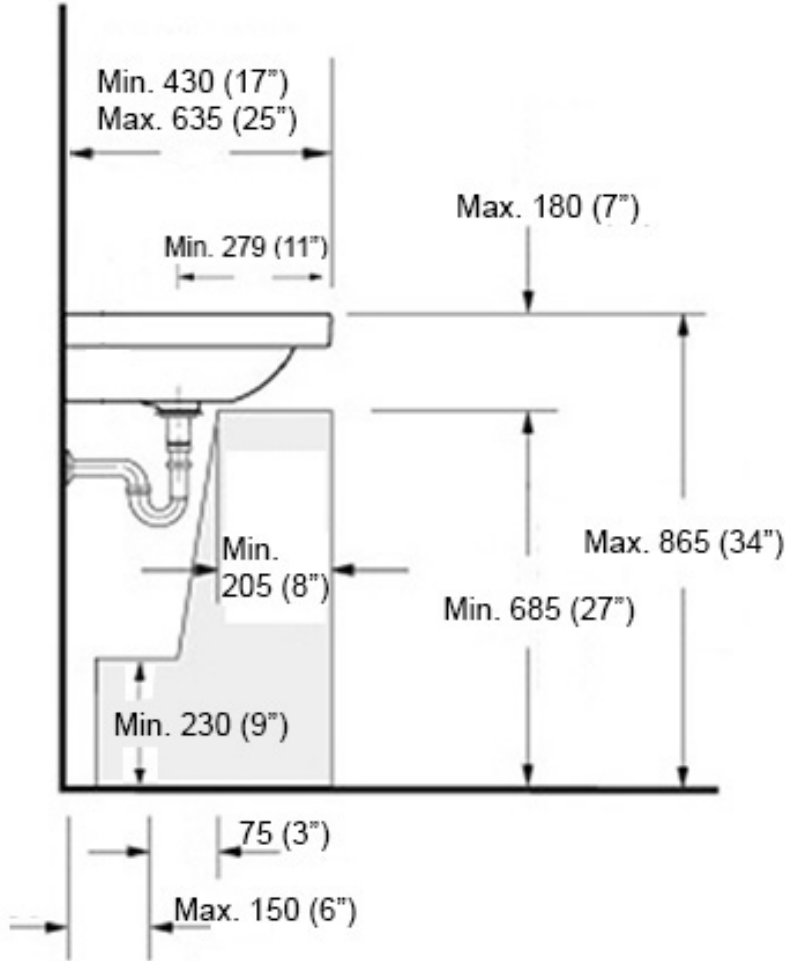

Codes & Standards:

- ADA Compliant

* WS Bath Collections reserves the right to revise dimensions or information on this sheet without notice

Collection Energy	Model Energy 100	Dimensions Metric <i>1 inch = 2.54 cm</i> <i>1 inch = 25.4 mm</i>	 1051 Lea Drive - Collegeville, PA 19426 Tel. 215 513 9400 - Fax 610 831 0215 www.ws bathcollections.com - info@ws bathcollections.com
-------------------------------	------------------------------	---	---

Collection
Energy

Model |
Energy 100

Dimensions Metric
1 inch = 2.54 cm
1 inch = 25.4 mm

1051 Lea Drive - Collegeville, PA 19426
Tel. 215 513 9400 - Fax 610 831 0215
www.ws bathcollections.com - info@ws bathcollections.com

Silicone (optional)

Collection
Energy

Model |
Energy 100

Dimensions Metric

1 inch = 2.54 cm
1 inch = 25.4 mm

WS®
BATH
COLLECTIONS

1051 Lea Drive - Collegeville, PA 19426
Tel. 215 513 9400 - Fax 610 831 0215

www.ws bathcollections.com - info@ws bathcollections.com

Recommended ADA Installation

Note: ADA Compliant when installed in accordance with ADA guidelines

<p>Collection Energy</p>	<p>Model Energy 100</p>	<p>Dimensions Metric 1 inch = 2.54 cm 1 inch = 25.4 mm</p>	<p>WS[®] BATH COLLECTIONS 1051 Lea Drive - Collegeville, PA 19426 Tel. 215 513 9400 - Fax 610 831 0215 www.ws bathcollections.com - info@ws bathcollections.com</p>
-------------------------------------	--------------------------------------	--	--