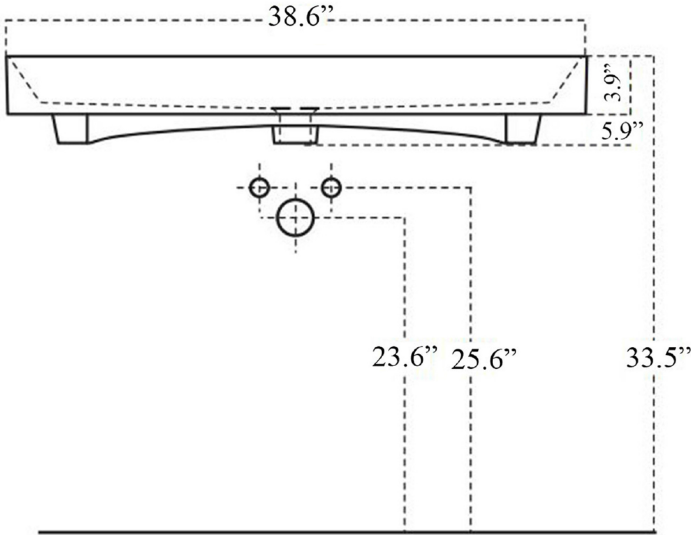

Related Items:

- WSBC 53991 | Push Waste Drain
- WSBC 53922 | Decorative Trap

Finishes:

-  Glossy White
-  Matte Black

SKU# | Options:

- Energy 100.00 WG | Glossy White, No Faucet Hole
- Energy 100.01 WG | Glossy White, One Faucet Hole
- Energy 100.02 WG | Glossy White, Two Faucet Holes
- Energy 100.03-4 WG | Glossy White, Three Faucet Hole 4" Spread
- Energy 100.03-8 WG | Glossy White, Three Faucet Hole 8" Spread
- Energy 100.00 BM | Matte Black, No Faucet Hole
- Energy 100.01 BM | Matte Black, One Faucet Hole
- Energy 100.02 BM | Matte Black, Two Faucet Holes
- Energy 100.03-4 BM | Matte Black, Three Faucet Hole 4" Spread
- Energy 100.03-8 BM | Matte Black, Three Faucet Hole 8" Spread

Codes & Standards:

- ADA Compliant

* WS Bath Collections reserves the right to revise dimensions or information on this sheet without notice

Collection Energy	Model Energy 100	Dimensions Metric <i>1 inch = 2.54 cm</i> <i>1 inch = 25.4 mm</i>	 1051 Lea Drive - Collegeville, PA 19426 Tel. 215 513 9400 - Fax 610 831 0215 www.ws bathcollections.com - info@ws bathcollections.com
-------------------------------	------------------------------	---	---

Collection
Energy

Model |
Energy 100

Dimensions Metric
1 inch = 2.54 cm
1 inch = 25.4 mm

1051 Lea Drive - Collegeville, PA 19426
Tel. 215 513 9400 - Fax 610 831 0215
www.ws bathcollections.com - info@ws bathcollections.com

Silicone (optional)

Collection
Energy

Model |
Energy 100

Dimensions Metric

1 inch = 2.54 cm
1 inch = 25.4 mm

WS®
BATH
COLLECTIONS

1051 Lea Drive - Collegeville, PA 19426
Tel. 215 513 9400 - Fax 610 831 0215