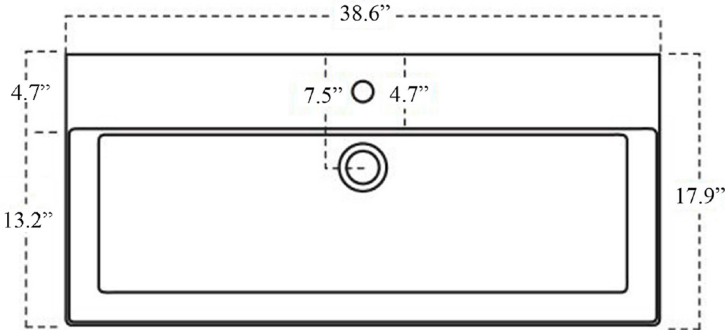

Related Items:

- WSBC 53991 | Push Waste Drain
- WSBC 53922 | Decorative Trap

Finishes:

-  Glossy White
-  Matte Black

SKU# | Options:

- Energy 100.00 WG | Glossy White, No Faucet Hole
- Energy 100.01 WG | Glossy White, One Faucet Hole
- Energy 100.02 WG | Glossy White, Two Faucet Holes
- Energy 100.03-4 WG | Glossy White, Three Faucet Hole 4" Spread
- Energy 100.03-8 WG | Glossy White, Three Faucet Hole 8" Spread
- Energy 100.00 BM | Matte Black, No Faucet Hole
- Energy 100.01 BM | Matte Black, One Faucet Hole
- Energy 100.02 BM | Matte Black, Two Faucet Holes
- Energy 100.03-4 BM | Matte Black, Three Faucet Hole 4" Spread
- Energy 100.03-8 BM | Matte Black, Three Faucet Hole 8" Spread

Codes & Standards:

- ADA Compliant

* WS Bath Collections reserves the right to revise dimensions or information on this sheet without notice

Collection Energy	Model Energy 100	Dimensions Metric <i>1 inch = 2.54 cm</i> <i>1 inch = 25.4 mm</i>	 1051 Lea Drive - Collegeville, PA 19426 Tel. 215 513 9400 - Fax 610 831 0215 www.ws bathcollections.com - info@ws bathcollections.com
-------------------------------	------------------------------	---	---

Collection
Energy

Model |
Energy 100

Dimensions Metric
1 inch = 2.54 cm
1 inch = 25.4 mm

1051 Lea Drive - Collegeville, PA 19426
Tel. 215 513 9400 - Fax 610 831 0215
www.ws bathcollections.com - info@ws bathcollections.com

Silicone (optional)

Collection
Energy

Model |
Energy 100

Dimensions Metric

1 inch = 2.54 cm
1 inch = 25.4 mm

WS®
BATH
COLLECTIONS

1051 Lea Drive - Collegeville, PA 19426
Tel. 215 513 9400 - Fax 610 831 0215