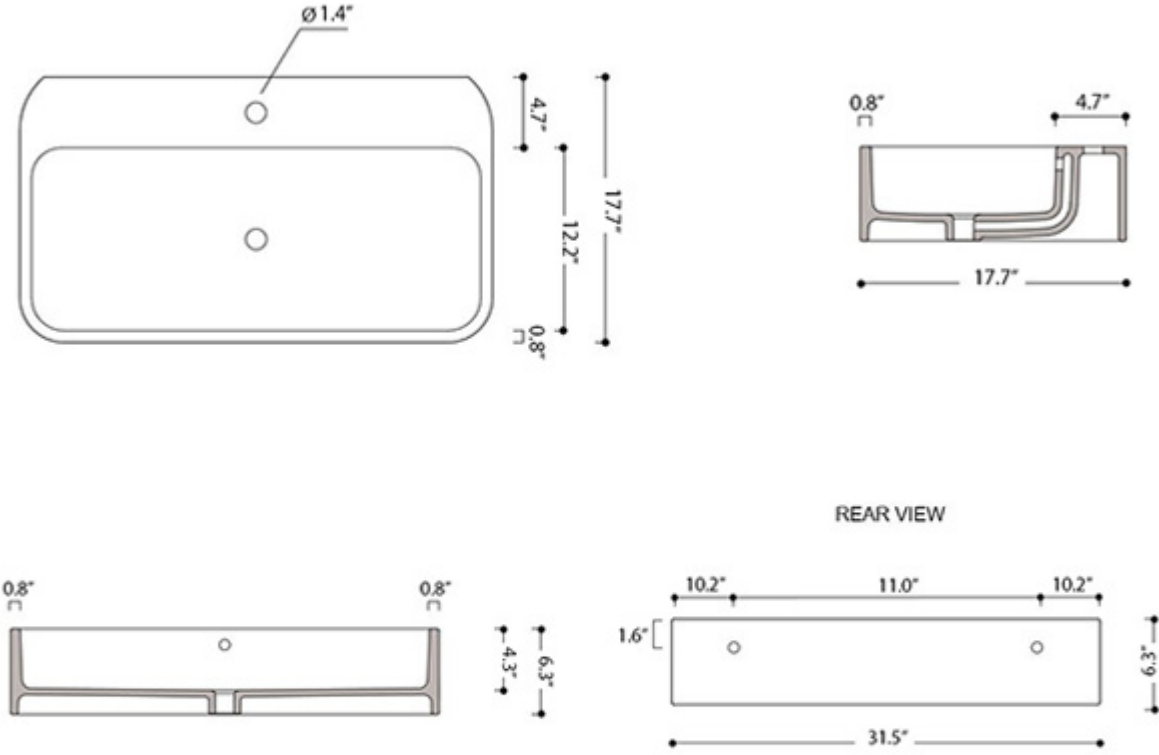

### Finishes

-  Glossy White
-  Matte White
-  Matte Black

\*WS Bath Collections reserves the right to revise dimensions or information on this sheet without notice

<b>Collection</b> Cosa	<b>Model  </b> Cosa 80 - 86300	<b>Dimensions Metric</b> <i>1 inch = 2.54 cm</i> <i>1 inch = 25.4 mm</i>	 1051 Lea Drive - Collegeville, PA 19426 Tel. 215 513 9400 - Fax 610 831 0215 <a href="http://www.ws bathcollections.com">www.ws bathcollections.com</a> - <a href="mailto:info@ws bathcollectins.com">info@ws bathcollectins.com</a>
---------------------------	-----------------------------------	--	---

# Product Specs Sheets

**Collection**  
Cosa

**Model |**  
Cosa 80 - 86300

Dimensions Metric  
1 inch = 2.54 cm  
1 inch = 25.4 mm

1051 Lea Drive - Collegeville, PA 19426  
Tel. 215 513 9400 - Fax 610 831 0215  
[www.ws bathcollections.com](http://www.ws bathcollections.com) - [info@ws bathcollectins.com](mailto:info@ws bathcollectins.com)