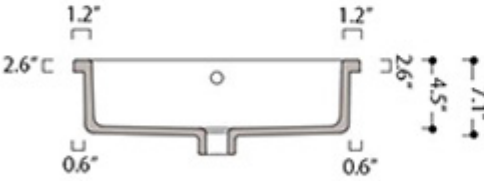

“nn” refers to the number of faucets holes

### Finishes

-  Glossy White
-  Matte White
-  Matte Black

\*WS Bath Collections reserves the right to revise dimensions or information on this sheet without notice

<b>Collection</b> Cosa	<b>Model</b>   Cosa 48I - 86100	<b>Dimensions Metric</b> <i>1 inch = 2.54 cm</i> <i>1 inch = 25.4 mm</i>	 1051 Lea Drive - Collegeville, PA 19426 Tel. 215 513 9400 - Fax 610 831 0215 <a href="http://www.ws bathcollections.com">www.ws bathcollections.com</a> - <a href="mailto:info@ws bathcollectins.com">info@ws bathcollectins.com</a>
---------------------------	------------------------------------	--	---

# Product Specs Sheets

**Collection**  
Cosa

**Model** |  
Cosa 48I - 86100

Dimensions Metric  
1 inch = 2.54 cm  
1 inch = 25.4 mm

1051 Lea Drive - Collegeville, PA 19426  
Tel. 215 513 9400 - Fax 610 831 0215  
[www.ws bathcollections.com](http://www.ws bathcollections.com) - [info@ws bathcollectins.com](mailto:info@ws bathcollectins.com)