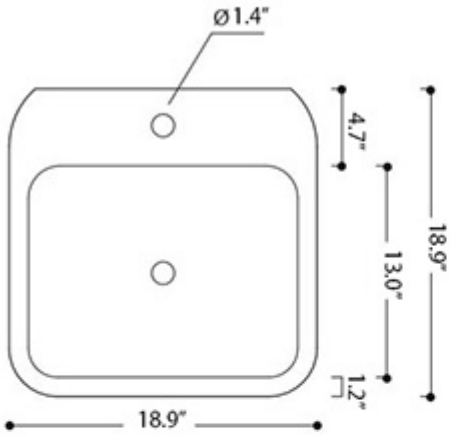

“nn” refers to the number of faucets holes

### Finishes

-  Glossy White
-  Matte White
-  Matte Black

\*WS Bath Collections reserves the right to revise dimensions or information on this sheet without notice

<b>Collection</b> Cosa	<b>Model</b>   Cosa 48I - 86100	<b>Dimensions Metric</b> <i>1 inch = 2.54 cm</i> <i>1 inch = 25.4 mm</i>	 1051 Lea Drive - Collegeville, PA 19426 Tel. 215 513 9400 - Fax 610 831 0215 <a href="http://www.ws bathcollections.com">www.ws bathcollections.com</a> - <a href="mailto:info@ws bathcollectins.com">info@ws bathcollectins.com</a>
---------------------------	------------------------------------	--	---

# Product Specs Sheets

**Collection**  
Cosa

**Model** |  
Cosa 48I - 86100

Dimensions Metric  
1 inch = 2.54 cm  
1 inch = 25.4 mm

1051 Lea Drive - Collegeville, PA 19426  
Tel. 215 513 9400 - Fax 610 831 0215  
[www.ws bathcollections.com](http://www.ws bathcollections.com) - [info@ws bathcollectins.com](mailto:info@ws bathcollectins.com)

### Vessel/ countertop installation

Silicone (*optional*)

Collection  
Cosa

Model |  
Cosa 481 - 86100

Dimensions Metric  
1 inch = 2.54 cm  
1 inch = 25.4 mm

**WS**®  
**BATH**  
**COLLECTIONS**  
1051 Lea Drive - Collegeville, PA 19426