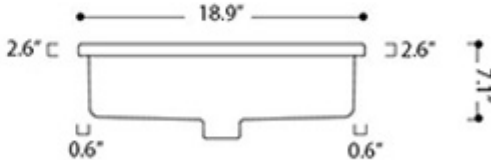

“nn” refers to the number of faucets holes

### Finishes

-  Glossy White
-  Matte White
-  Matte Black

\*WS Bath Collections reserves the right to revise dimensions or information on this sheet without notice

<b>Collection</b> Cosa	<b>Model</b>   Cosa 48I - 86100	<b>Dimensions Metric</b> <i>1 inch = 2.54 cm</i> <i>1 inch = 25.4 mm</i>	 1051 Lea Drive - Collegeville, PA 19426 Tel. 215 513 9400 - Fax 610 831 0215 <a href="http://www.ws bathcollections.com">www.ws bathcollections.com</a> - <a href="mailto:info@ws bathcollectins.com">info@ws bathcollectins.com</a>
---------------------------	------------------------------------	--	---

# Product Specs Sheets

**Collection**  
Cosa

**Model** |  
Cosa 48I - 86100

Dimensions Metric  
1 inch = 2.54 cm  
1 inch = 25.4 mm

1051 Lea Drive - Collegeville, PA 19426  
Tel. 215 513 9400 - Fax 610 831 0215  
[www.ws bathcollections.com](http://www.ws bathcollections.com) - [info@ws bathcollectins.com](mailto:info@ws bathcollectins.com)