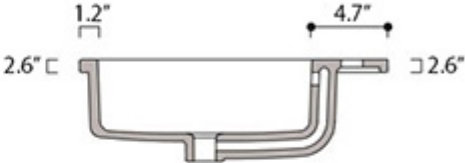

“nn” refers to the number of faucets holes

### Finishes

-  Glossy White
-  Matte White
-  Matte Black

\*WS Bath Collections reserves the right to revise dimensions or information on this sheet without notice

<b>Collection</b> Cosa	<b>Model</b>   Cosa 48I - 86100	<b>Dimensions Metric</b> <i>1 inch = 2.54 cm</i> <i>1 inch = 25.4 mm</i>	 1051 Lea Drive - Collegeville, PA 19426 Tel. 215 513 9400 - Fax 610 831 0215 <a href="http://www.ws bathcollections.com">www.ws bathcollections.com</a> - <a href="mailto:info@ws bathcollectins.com">info@ws bathcollectins.com</a>
---------------------------	------------------------------------	--	---

# Product Specs Sheets

**Collection**  
Cosa

**Model** |  
Cosa 48I - 86100

Dimensions Metric  
1 inch = 2.54 cm  
1 inch = 25.4 mm

1051 Lea Drive - Collegeville, PA 19426  
Tel. 215 513 9400 - Fax 610 831 0215  
[www.ws bathcollections.com](http://www.ws bathcollections.com) - [info@ws bathcollectins.com](mailto:info@ws bathcollectins.com)