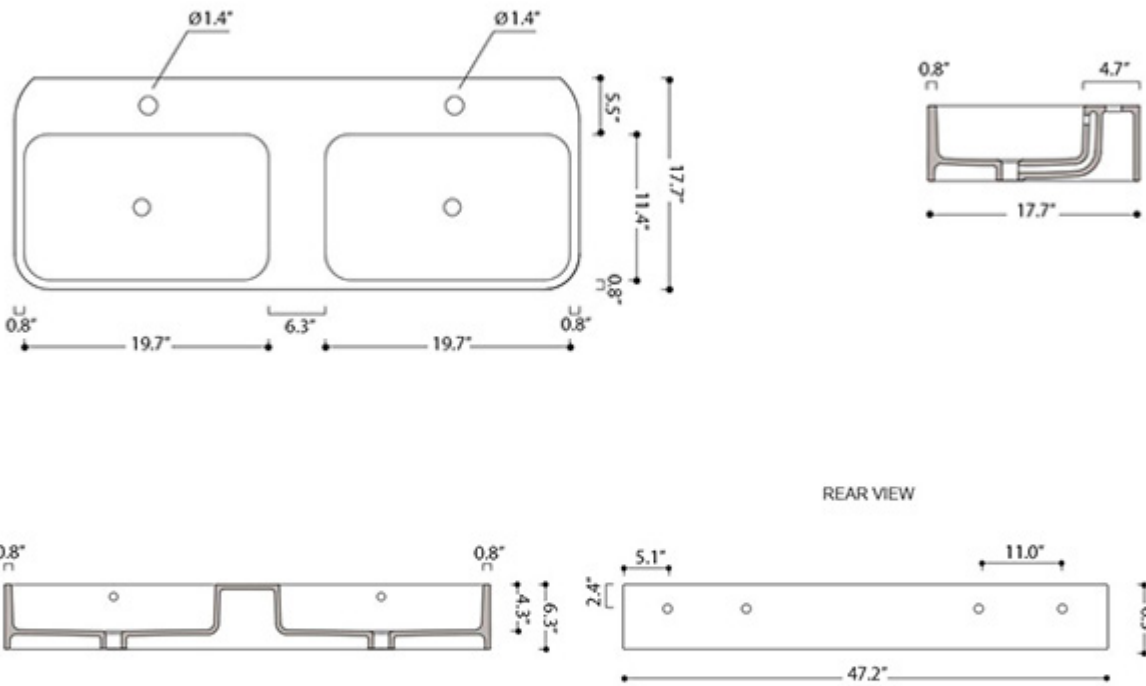

“.nn” refers to the number of faucets holes

Codes & Standards:

- ADA Compliant

Finishes

-  Glossy White
-  Matte White
-  Matte Black

*WS Bath Collections reserves the right to revise dimensions or information on this sheet without notice

Collection Cosa	Model Cosa 120 - 86500	Dimensions Metric <i>1 inch = 2.54 cm</i> <i>1 inch = 25.4 mm</i>	 1051 Lea Drive - Collegeville, PA 19426 Tel. 215 513 9400 - Fax 610 831 0215 www.ws bathcollections.com - info@ws bathcollectins.com
---------------------------	------------------------------------	---	---

Product Specs Sheets

Collection
Cosa

Model |
Cosa 120 - 86500

Dimensions Metric
1 inch = 2.54 cm
1 inch = 25.4 mm

WS®
BATH
COLLECTIONS

1051 Lea Drive - Collegeville, PA 19426
Tel. 215 513 9400 - Fax 610 831 0215
www.ws bathcollections.com - info@ws bathcollectins.com

Dimensions Metric
1 inch = 2.54 cm
1 inch = 25.4 mm

WS®
BATH
COLLECTIONS
1051 Lea Drive - Collegeville, PA 19426

Tel. 215 513 9400 - Fax 610 831 0215
www.ws bathcollections.com - info@ws bathcollections.com