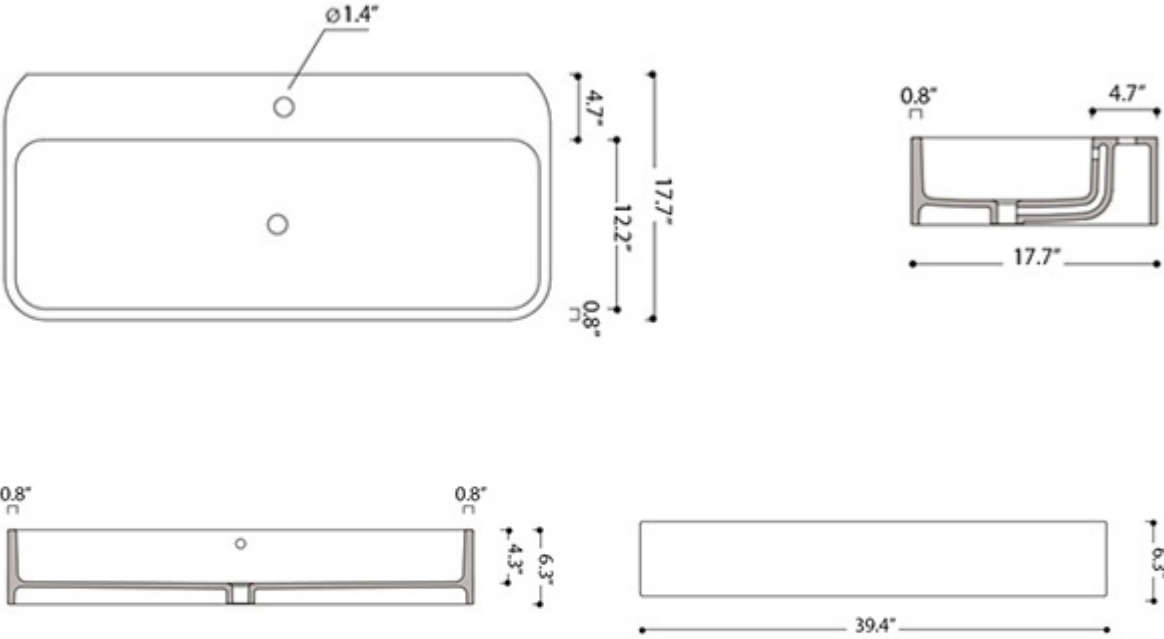

“.nn” refers to the number of faucets holes

Codes & Standards:

- ADA Compliant

Finishes

-  Glossy White
-  Matte White
-  Matte Black

*WS Bath Collections reserves the right to revise dimensions or information on this sheet without notice

Collection Cosa	Model Cosa 100 - 86400	Dimensions Metric <i>1 inch = 2.54 cm</i> <i>1 inch = 25.4 mm</i>	 1051 Lea Drive - Collegeville, PA 19426 Tel. 215 513 9400 - Fax 610 831 0215 www.ws bathcollections.com - info@ws bathcollectins.com
---------------------------	------------------------------------	---	---

Product Specs Sheets

Collection
Cosa

Model |
Cosa 100 - 86400

Dimensions Metric
1 inch = 2.54 cm
1 inch = 25.4 mm

WS®
BATH
COLLECTIONS

1051 Lea Drive - Collegeville, PA 19426
 Tel. 215 513 9400 - Fax 610 831 0215
www.ws bathcollections.com - info@ws bathcollectins.com

Dimensions Metric
1 inch = 2.54 cm
1 inch = 25.4 mm

WS®
BATH
COLLECTIONS
1051 Lea Drive - Collegeville, PA 19426

Tel. 215 513 9400 - Fax 610 831 0215
www.ws bathcollections.com - info@ws bathcollections.com