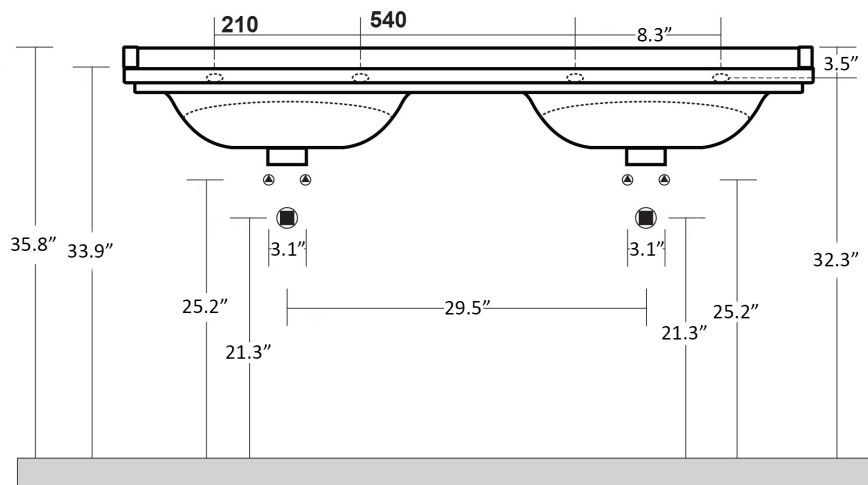

Codes & Standards:

- ADA Compliant

* WS Bath Collections reserves the right to revise dimensions or information on this sheet without notice

Collection |
Waldorf

Model |
Waldorf 4143K1

Dimensions Metric

1 inch = 2.54 cm

1 inch = 25.4 mm

WS[®]
BATH
COLLECTIONS

1051 Lea Drive - Collegeville, PA 19426
Tel. 215 513 9400 - Fax 610 831 0215

www.ws bathcollections.com - info@ws bathcollectins.com

Collection
Waldorf

Model |
Waldorf 4143K1

Dimensions Metric
1 inch = 2.54 cm
1 inch = 25.4 mm

WS[®]
BATH
COLLECTIONS

1051 Lea Drive - Collegeville, PA 19426
Tel. 215 513 9400 - Fax 610 831 0215

www.ws bathcollections.com - info@ws bathcollections.com