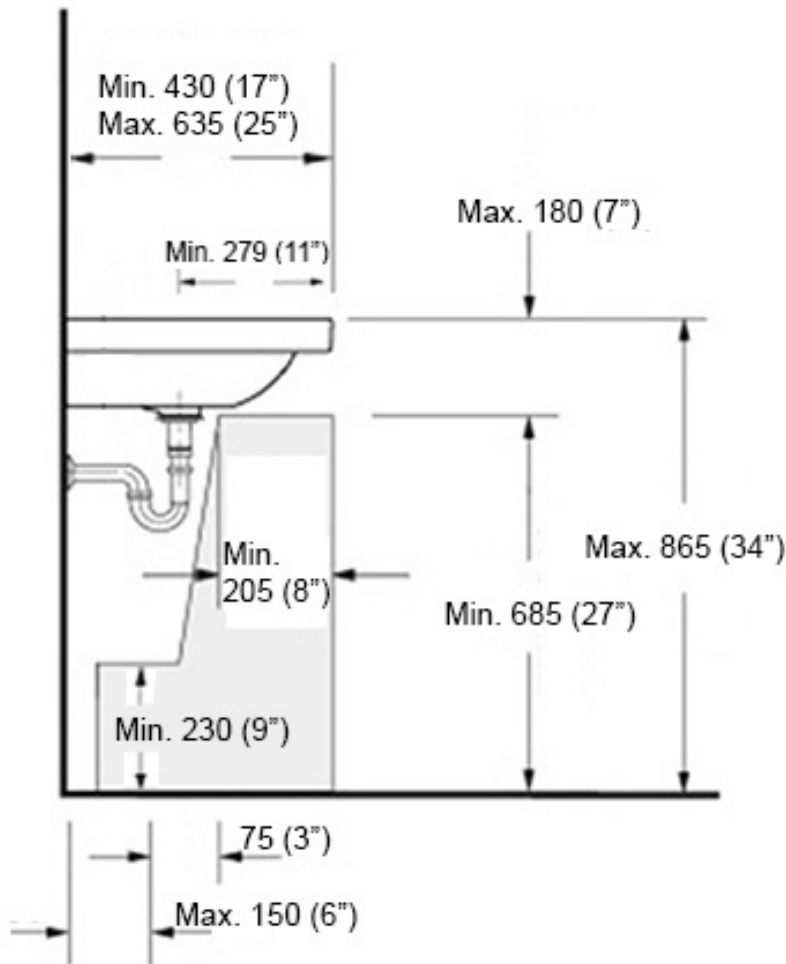

Codes & Standards:

- ADA Compliant

* WS Bath Collections reserves the right to revise dimensions or information on this sheet without notice

Collection |
Waldorf

Model |
Waldorf 4143K1

Dimensions Metric

1 inch = 2.54 cm

Dimensions Metric
1 inch = 2.54 cm
1 inch = 25.4 mm

WS[®]
BATH
COLLECTIONS

1051 Lea Drive - Collegeville, PA 19426
Tel. 215 513 9400 - Fax 610 831 0215

www.ws bathcollections.com - info@ws bathcollections.com

Recommended ADA Installation

Note: ADA Compliant when installed in accordance with ADA guidelines

<p>Collection Waldorf</p>	<p>Model Waldorf 4143K1</p>	<p>Dimensions Metric 1 inch = 2.54 cm 1 inch = 25.4 mm</p>	<p>WS[®] BATH COLLECTIONS 1051 Lea Drive - Collegeville, PA 19426 Tel. 215 513 9400 - Fax 610 831 0215 www.ws bathcollections.com - info@ws bathcollectins.com</p>
--------------------------------------	--	--	--