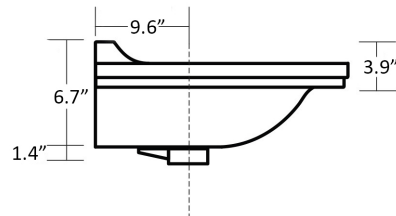

Codes & Standards:

- ADA Compliant

* WS Bath Collections reserves the right to revise dimensions or information on this sheet without notice

Collection |
Waldorf

Model |
Waldorf 4143K1

Dimensions Metric

1 inch = 2.54 cm

1 inch = 25.4 mm

WS[®]
BATH
COLLECTIONS

1051 Lea Drive - Collegeville, PA 19426
Tel. 215 513 9400 - Fax 610 831 0215

www.ws bathcollections.com - info@ws bathcollectins.com

Collection
Waldorf

Model |
Waldorf 4143K1

Dimensions Metric
1 inch = 2.54 cm
1 inch = 25.4 mm

WS[®]
BATH
COLLECTIONS

1051 Lea Drive - Collegeville, PA 19426
Tel. 215 513 9400 - Fax 610 831 0215

www.ws bathcollections.com - info@ws bathcollections.com