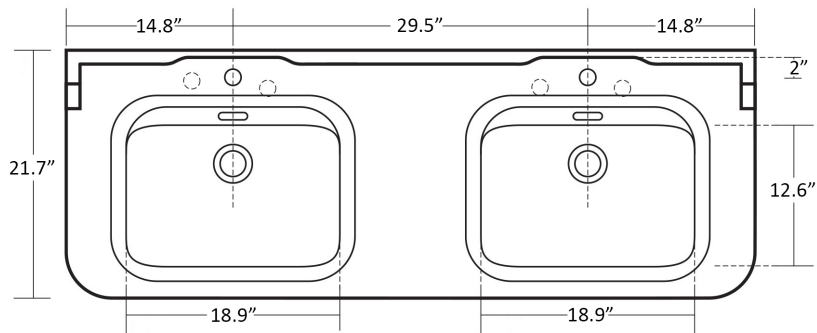

Codes & Standards:

- ADA Compliant

* WS Bath Collections reserves the right to revise dimensions or information on this sheet without notice

Collection |
Waldorf

Model |
Waldorf 4143K1

Dimensions Metric

1 inch = 2.54 cm

1 inch = 25.4 mm

WS[®]
BATH
COLLECTIONS

1051 Lea Drive - Collegeville, PA 19426
Tel. 215 513 9400 - Fax 610 831 0215

www.ws bathcollections.com - info@ws bathcollectins.com

Collection
Waldorf

Model |
Waldorf 4143K1

Dimensions Metric
1 inch = 2.54 cm
1 inch = 25.4 mm

WS[®]
BATH
COLLECTIONS

1051 Lea Drive - Collegeville, PA 19426
Tel. 215 513 9400 - Fax 610 831 0215

www.ws bathcollections.com - info@ws bathcollections.com