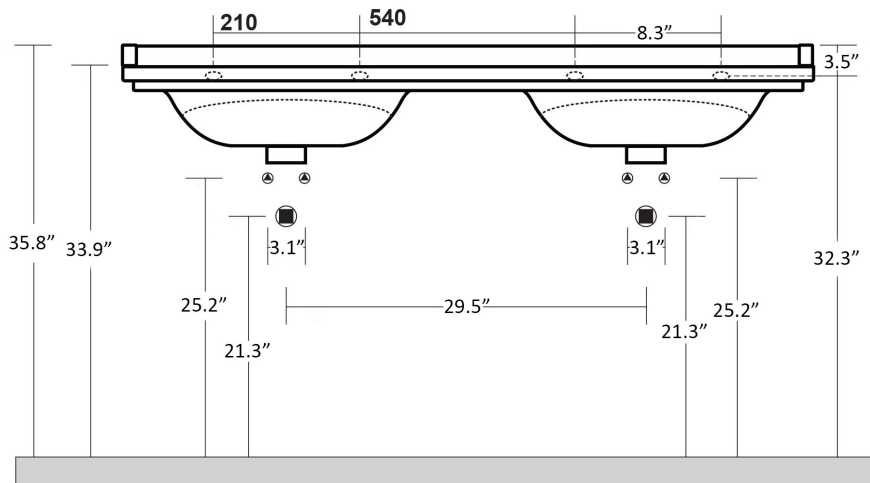

\* WS Bath Collections reserves the right to revise dimensions or information on this sheet without notice

<b>Collection  </b> Waldorf	<b>Model  </b> Waldorf 4143+9195	Dimensions Metric <i>1 inch = 2.54 cm</i> <i>1 inch = 25.4 mm</i>	 1051 Lea Drive - Collegeville, PA 19426 Tel. 215 513 9400 - Fax 610 831 0215 <a href="http://www.ws bathcollections.com">www.ws bathcollections.com</a> - <a href="mailto:info@ws bathcollectins.com">info@ws bathcollectins.com</a>
--------------------------------	-------------------------------------	---	---

Collection  
Waldorf

Model |  
Waldorf 4143+9195

Dimensions Metric  
1 inch = 2.54 cm  
1 inch = 25.4 mm

**WS**<sup>®</sup>  
BATH  
COLLECTIONS

1051 Lea Drive - Collegeville, PA 19426  
Tel. 215 513 9400 - Fax 610 831 0215  
[www.ws bathcollections.com](http://www.ws bathcollections.com) - [info@ws bathcollections.com](mailto:info@ws bathcollections.com)

Collection  
Waldorf

Model |  
Waldorf 4143+9195

Dimensions Metric

1 inch = 2.54 cm  
1 inch = 25.4 mm

**WS**<sup>®</sup>  
BATH  
COLLECTIONS

1051 Lea Drive - Collegeville, PA 19426  
Tel. 215 513 9400 - Fax 610 831 0215