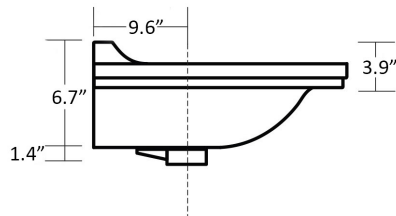

\* WS Bath Collections reserves the right to revise dimensions or information on this sheet without notice

<b>Collection  </b> Waldorf	<b>Model  </b> Waldorf 4143+9195	Dimensions Metric <i>1 inch = 2.54 cm</i> <i>1 inch = 25.4 mm</i>	 1051 Lea Drive - Collegeville, PA 19426 Tel. 215 513 9400 - Fax 610 831 0215 <a href="http://www.ws bathcollections.com">www.ws bathcollections.com</a> - <a href="mailto:info@ws bathcollectins.com">info@ws bathcollectins.com</a>
--------------------------------	-------------------------------------	---	---

Collection  
Waldorf

Model |  
Waldorf 4143+9195

Dimensions Metric  
1 inch = 2.54 cm  
1 inch = 25.4 mm

**WS**<sup>®</sup>  
BATH  
COLLECTIONS

1051 Lea Drive - Collegeville, PA 19426  
Tel. 215 513 9400 - Fax 610 831 0215  
[www.ws bathcollections.com](http://www.ws bathcollections.com) - [info@ws bathcollections.com](mailto:info@ws bathcollections.com)