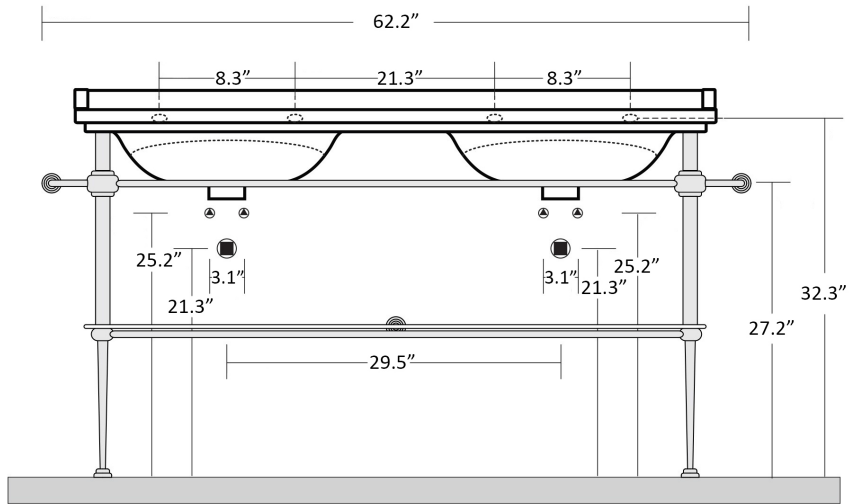

\* WS Bath Collections reserves the right to revise dimensions or information on this sheet without notice

<b>Collection  </b> Waldorf	<b>Model  </b> Waldorf 4143+9195	Dimensions Metric <i>1 inch = 2.54 cm</i> <i>1 inch = 25.4 mm</i>	 1051 Lea Drive - Collegeville, PA 19426 Tel. 215 513 9400 - Fax 610 831 0215 <a href="http://www.ws bathcollections.com">www.ws bathcollections.com</a> - <a href="mailto:info@ws bathcollectins.com">info@ws bathcollectins.com</a>
--------------------------------	-------------------------------------	---	---

Collection  
Waldorf

Model |  
Waldorf 4143+9195

Dimensions Metric  
1 inch = 2.54 cm  
1 inch = 25.4 mm

**WS**<sup>®</sup>  
BATH  
COLLECTIONS

1051 Lea Drive - Collegeville, PA 19426  
Tel. 215 513 9400 - Fax 610 831 0215  
[www.ws bathcollections.com](http://www.ws bathcollections.com) - [info@ws bathcollections.com](mailto:info@ws bathcollections.com)