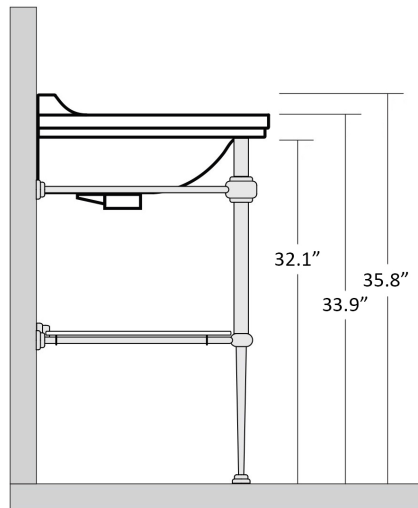

\* WS Bath Collections reserves the right to revise dimensions or information on this sheet without notice

<b>Collection  </b> Waldorf	<b>Model  </b> Waldorf 4143+9195	Dimensions Metric <i>1 inch = 2.54 cm</i> <i>1 inch = 25.4 mm</i>	 1051 Lea Drive - Collegeville, PA 19426 Tel. 215 513 9400 - Fax 610 831 0215 <a href="http://www.ws bathcollections.com">www.ws bathcollections.com</a> - <a href="mailto:info@ws bathcollectins.com">info@ws bathcollectins.com</a>
--------------------------------	-------------------------------------	---	---

Collection  
Waldorf

Model |  
Waldorf 4143+9195

Dimensions Metric  
1 inch = 2.54 cm  
1 inch = 25.4 mm

**WS**<sup>®</sup>  
BATH  
COLLECTIONS

1051 Lea Drive - Collegeville, PA 19426  
Tel. 215 513 9400 - Fax 610 831 0215  
[www.ws bathcollections.com](http://www.ws bathcollections.com) - [info@ws bathcollections.com](mailto:info@ws bathcollections.com)

Collection  
Waldorf

Model |  
Waldorf 4143+9195

Dimensions Metric

1 inch = 2.54 cm  
1 inch = 25.4 mm

**WS**<sup>®</sup>  
BATH  
COLLECTIONS

1051 Lea Drive - Collegeville, PA 19426  
Tel. 215 513 9400 - Fax 610 831 0215