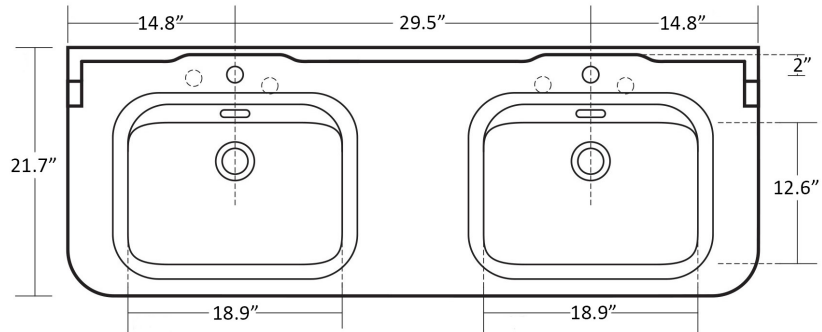

\* WS Bath Collections reserves the right to revise dimensions or information on this sheet without notice

<b>Collection  </b> Waldorf	<b>Model  </b> Waldorf 4143+9195	Dimensions Metric <i>1 inch = 2.54 cm</i> <i>1 inch = 25.4 mm</i>	 1051 Lea Drive - Collegeville, PA 19426 Tel. 215 513 9400 - Fax 610 831 0215 <a href="http://www.ws bathcollections.com">www.ws bathcollections.com</a> - <a href="mailto:info@ws bathcollectins.com">info@ws bathcollectins.com</a>
--------------------------------	-------------------------------------	---	---

Collection  
Waldorf

Model |  
Waldorf 4143+9195

Dimensions Metric  
1 inch = 2.54 cm  
1 inch = 25.4 mm

**WS**<sup>®</sup>  
BATH  
COLLECTIONS

1051 Lea Drive - Collegeville, PA 19426  
Tel. 215 513 9400 - Fax 610 831 0215  
[www.ws bathcollections.com](http://www.ws bathcollections.com) - [info@ws bathcollections.com](mailto:info@ws bathcollections.com)

Collection  
Waldorf

Model |  
Waldorf 4143+9195

Dimensions Metric

1 inch = 2.54 cm  
1 inch = 25.4 mm

**WS**<sup>®</sup>  
BATH  
COLLECTIONS

1051 Lea Drive - Collegeville, PA 19426  
Tel. 215 513 9400 - Fax 610 831 0215